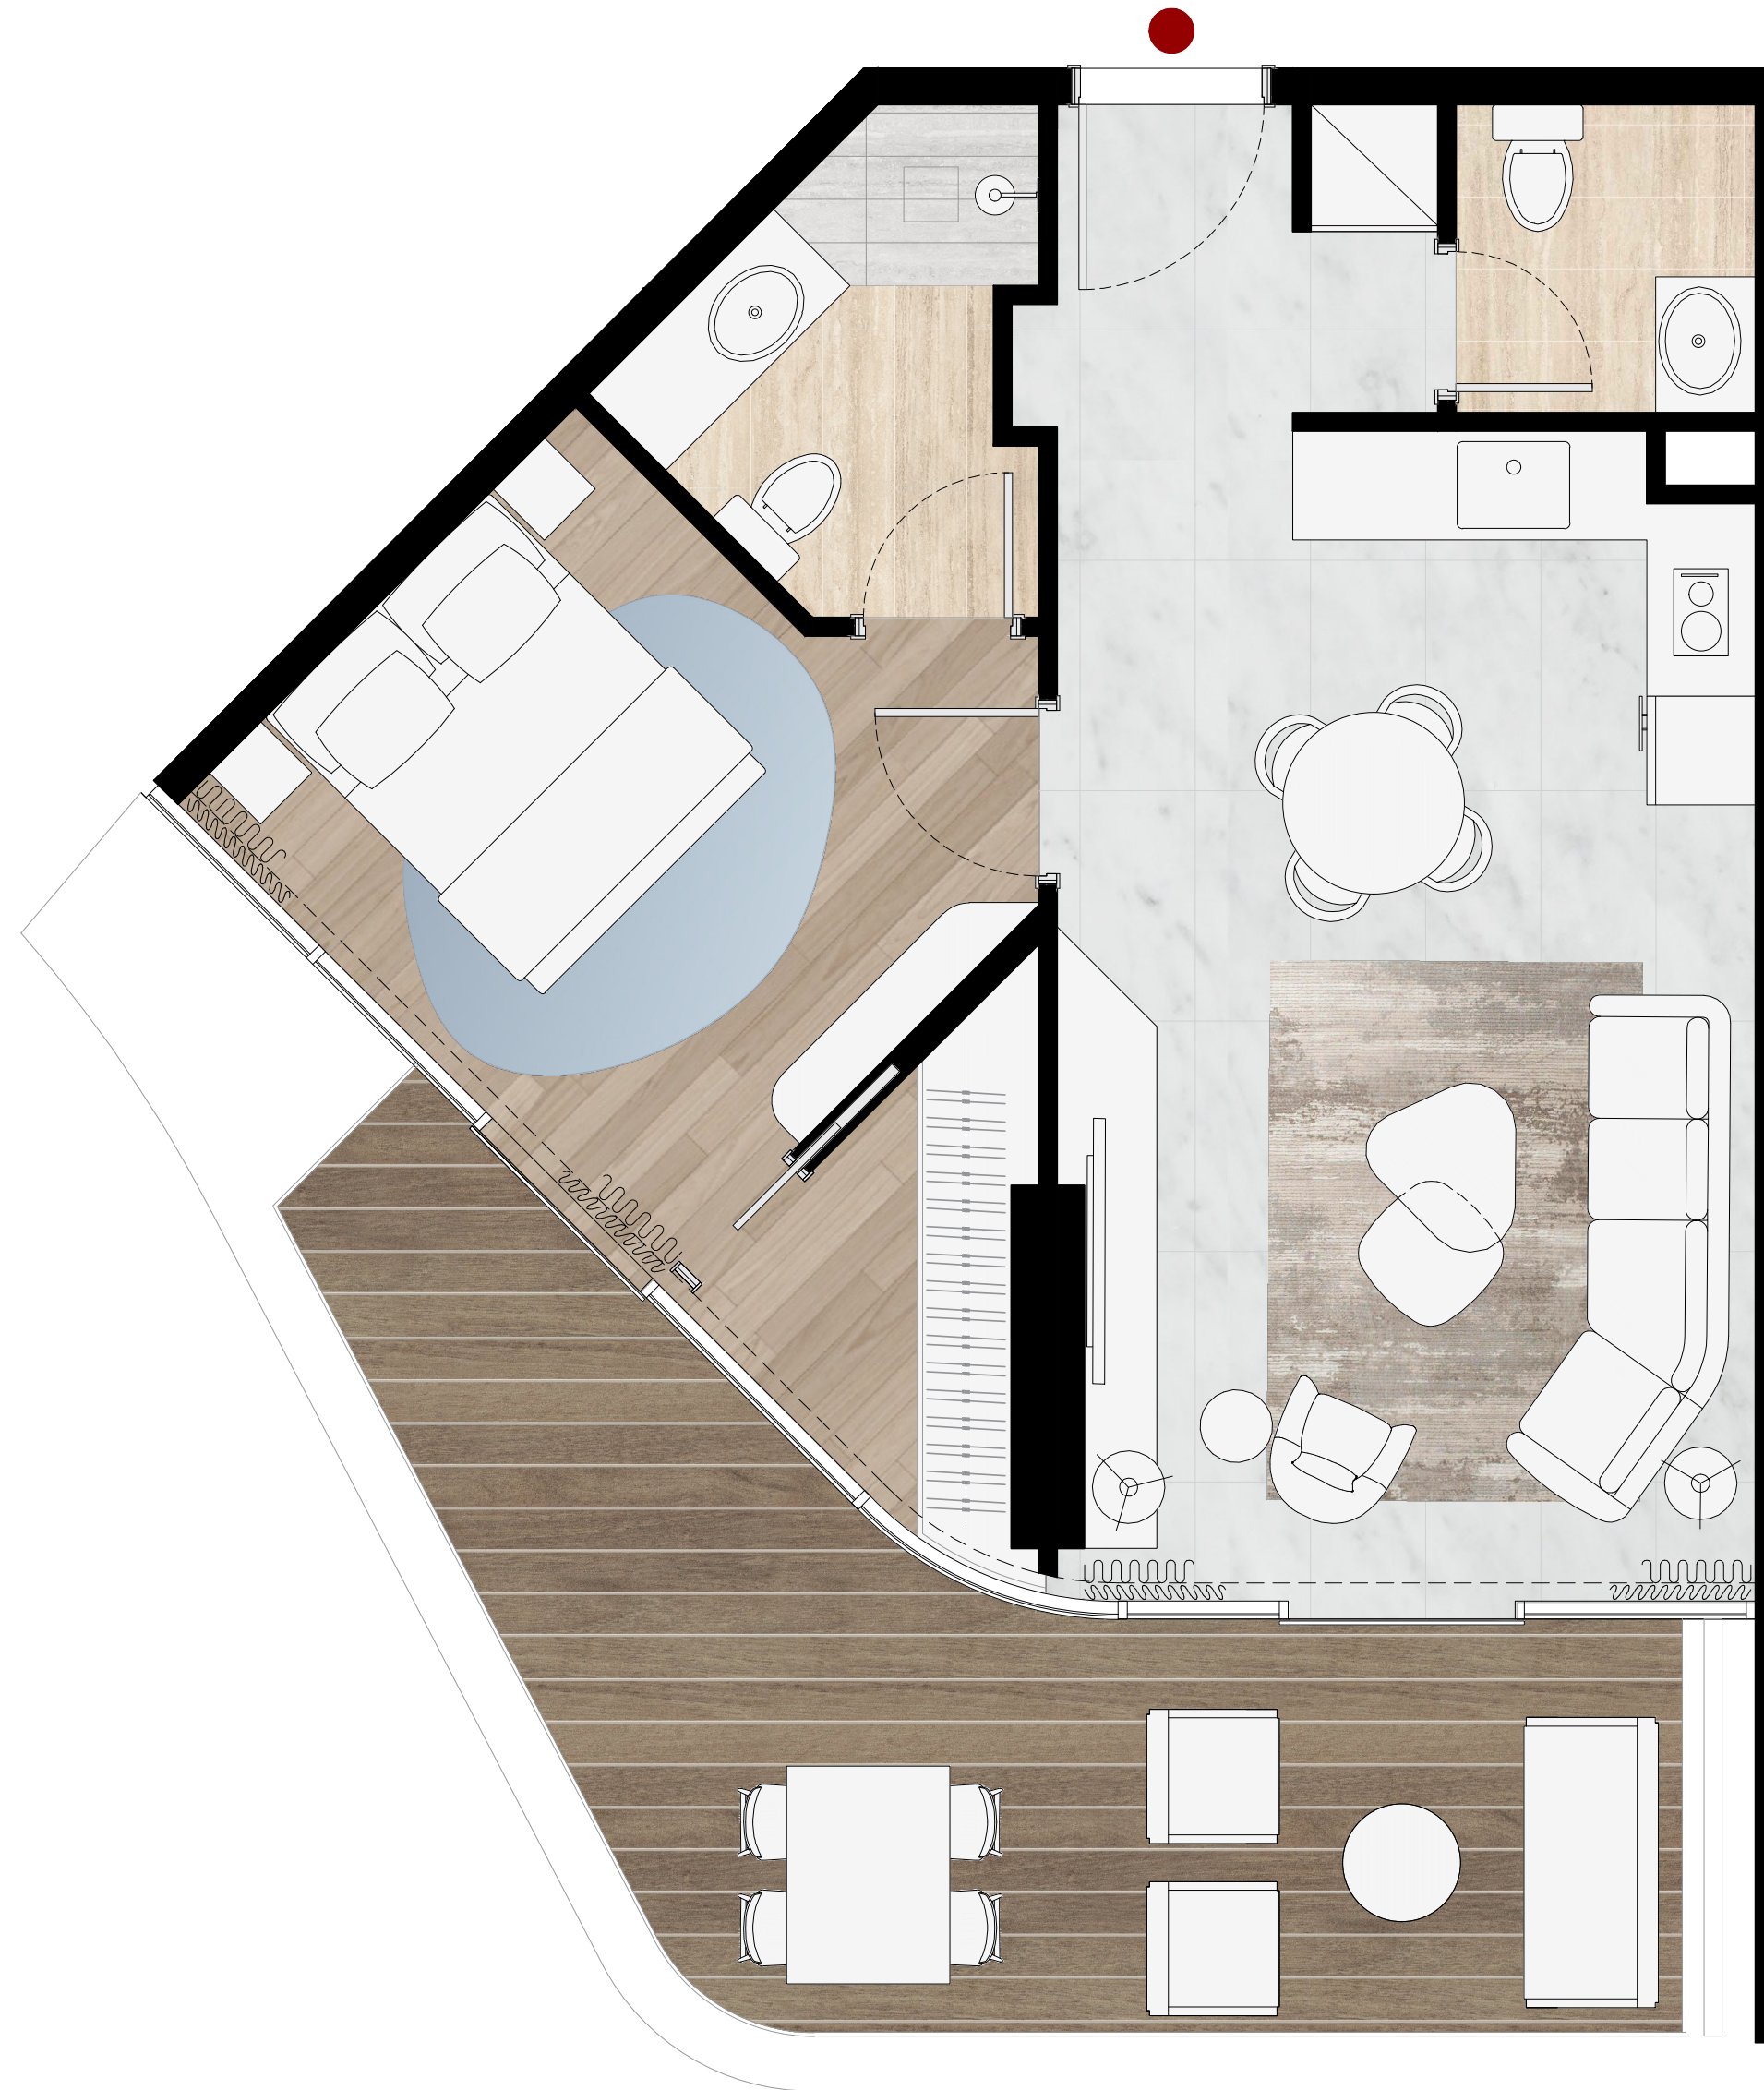

TYPE A

Units 03, 05 and 07

Floor: 2-12

Suite Area 589 SQ FT

Balcony Area 202 SQ FT

Total Area 790 SQ FT

SUNSHINE BAY

SOURCE OF FATE

1 Bedroom

TYPE A
Units 14, 16 and 18

Floor: 2-12

Suite Area	589 SQ FT
Balcony Area	202 SQ FT
Total Area	790 SQ FT

SUNSHINE BAY

SOURCE OF FATE

1 Bedroom

TYPE B
Unit 01

Floor: 2-12

Suite Area	609 SQ FT
Balcony Area	207 SQ FT
Total Area	816 SQ FT

Wynn
RESORTS

SUNSHINE BAY

SOURCE OF FATE

1 Bedroom

TYPE B
Unit 20

Floor: 2-12