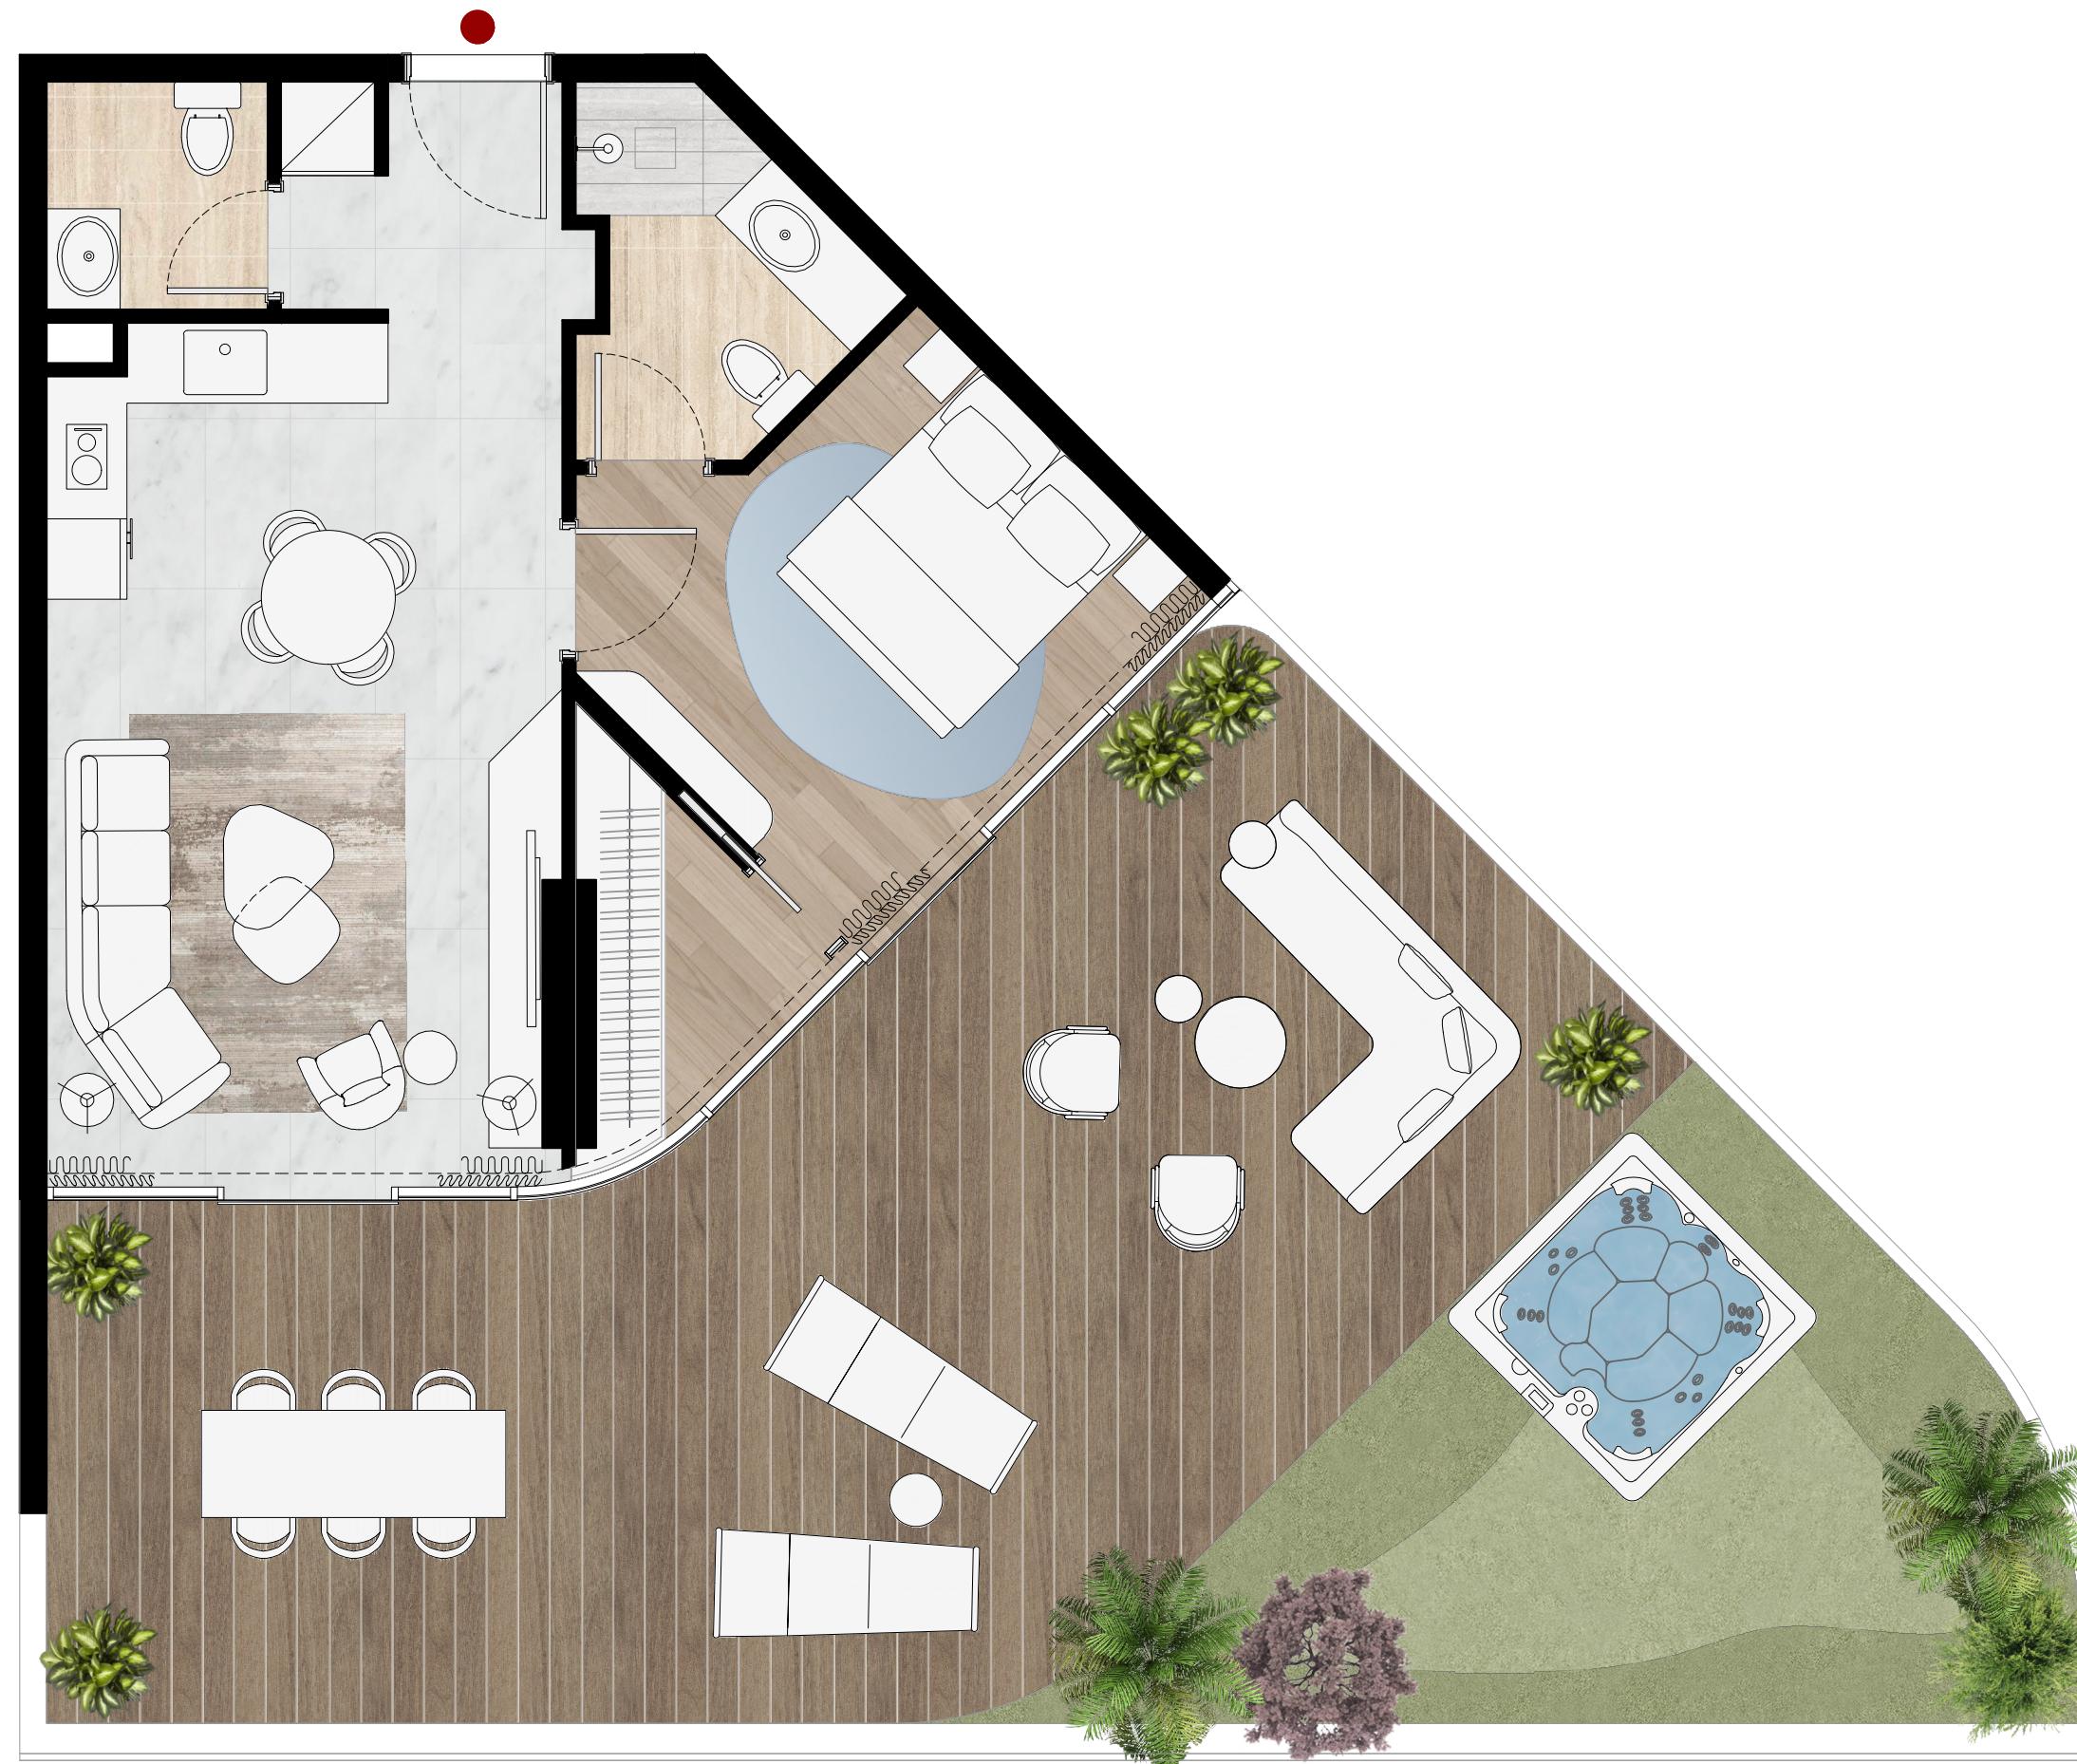

Wynn
RESORTS

SUNSHINE BAY

SOURCE OF FATE

The Bay Collection

1 Bedroom

TYPE B

Unit 20

Floor: 1

Suite Area 609 SQ FT

Balcony Area 900 SQ FT

Total Area 1,508 SQ FT

SUNSHINE BAY

SOURCE OF FATE

The Bay Collection

2 Bedroom

TYPE A