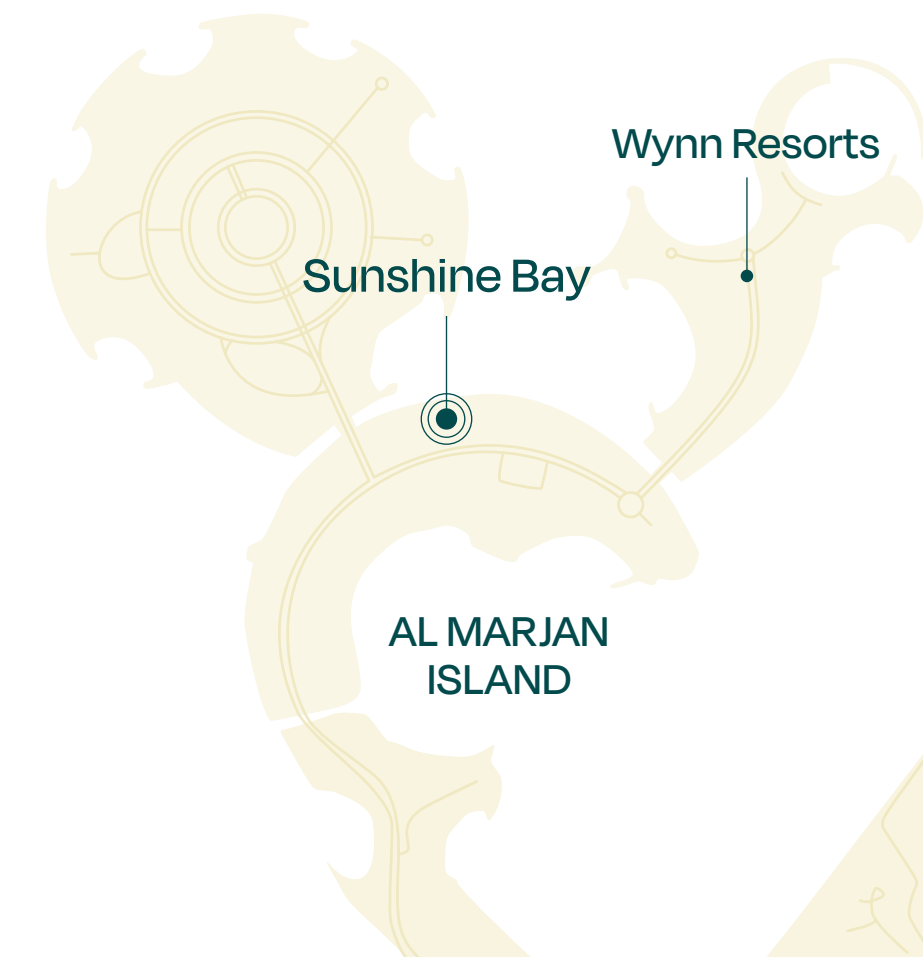

2 Bedroom

TYPE A

Units 12 and 13

Floor: 1

Suite Area 1,102 SQ FT

Balcony Area 1,205 SQ FT

Total Area 2,307 SQ FT

SUNSHINE BAY