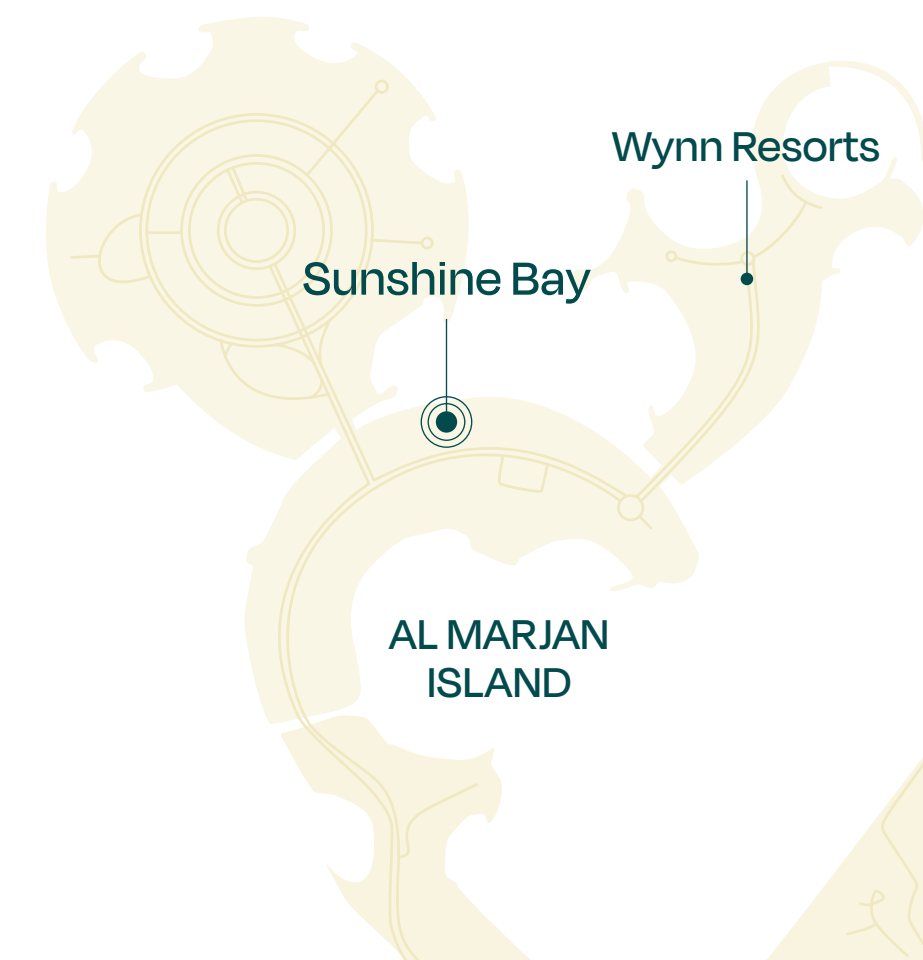

Floor: 2-12

Suite Area	609 SQ FT
Balcony Area	207 SQ FT
Total Area	816 SQ FT

Wynn
RESORTS

SUNSHINE BAY

SOURCE OF FATE

1 Bedroom

TYPE B
Unit 20

Floor: 2-12