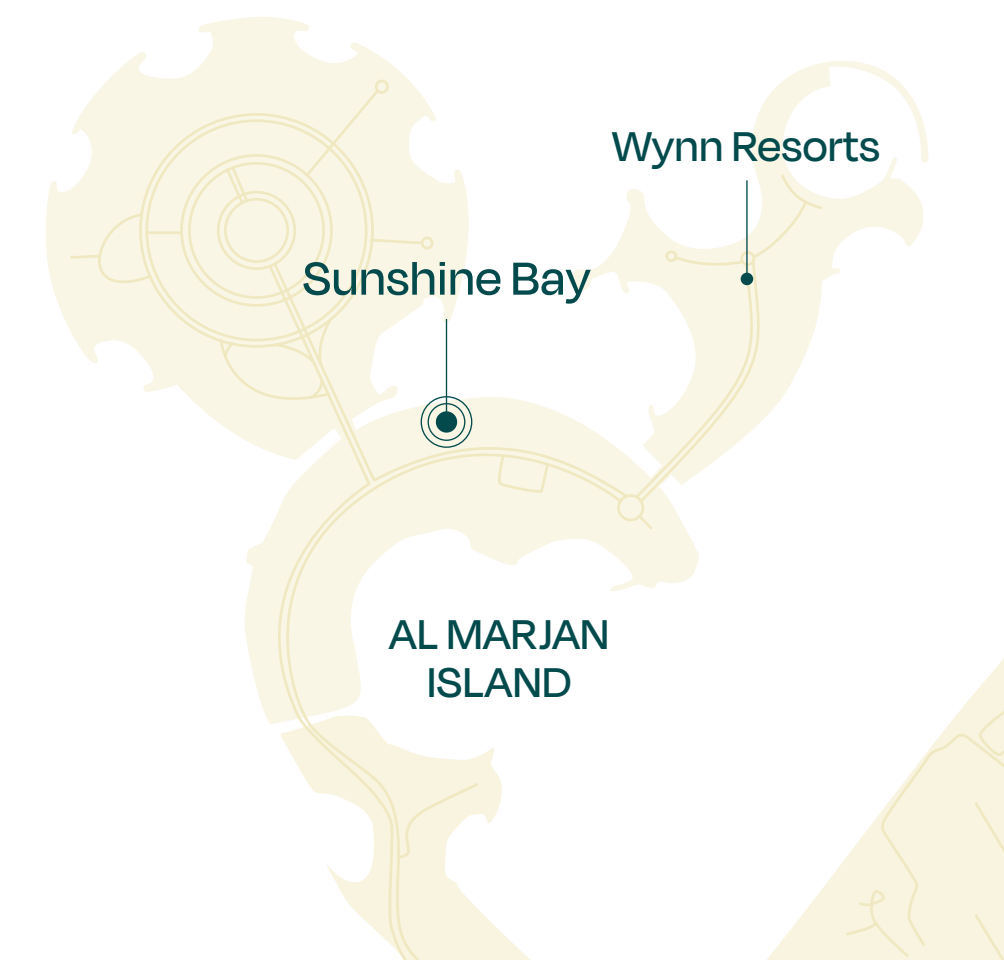

SUNSHINE BAY

SOURCE OF FATE

The Bay Collection

Studio

TYPE B

Unit 19

Floor: 1

Suite Area 437 SQ FT