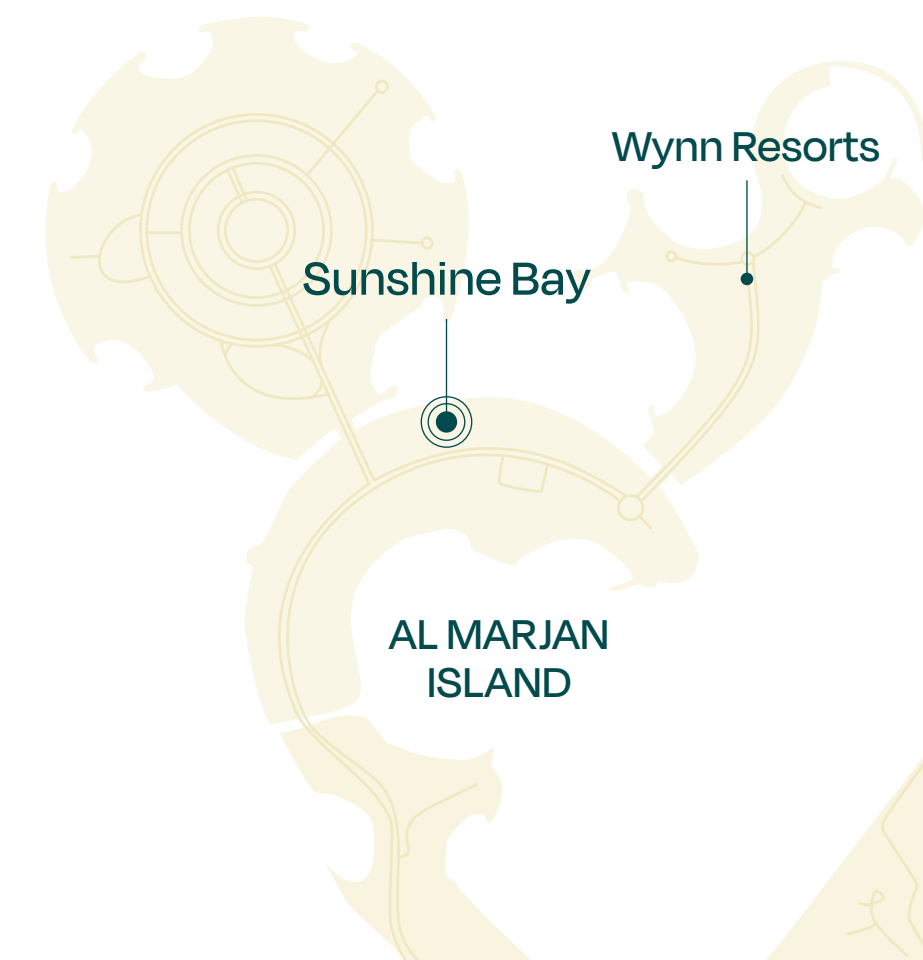

TYPE A

Units 03, 05 and 07

Floor: 2-12

Suite Area 589 SQ FT

Balcony Area 202 SQ FT

Total Area 790 SQ FT

SUNSHINE BAY

SOURCE OF FATE