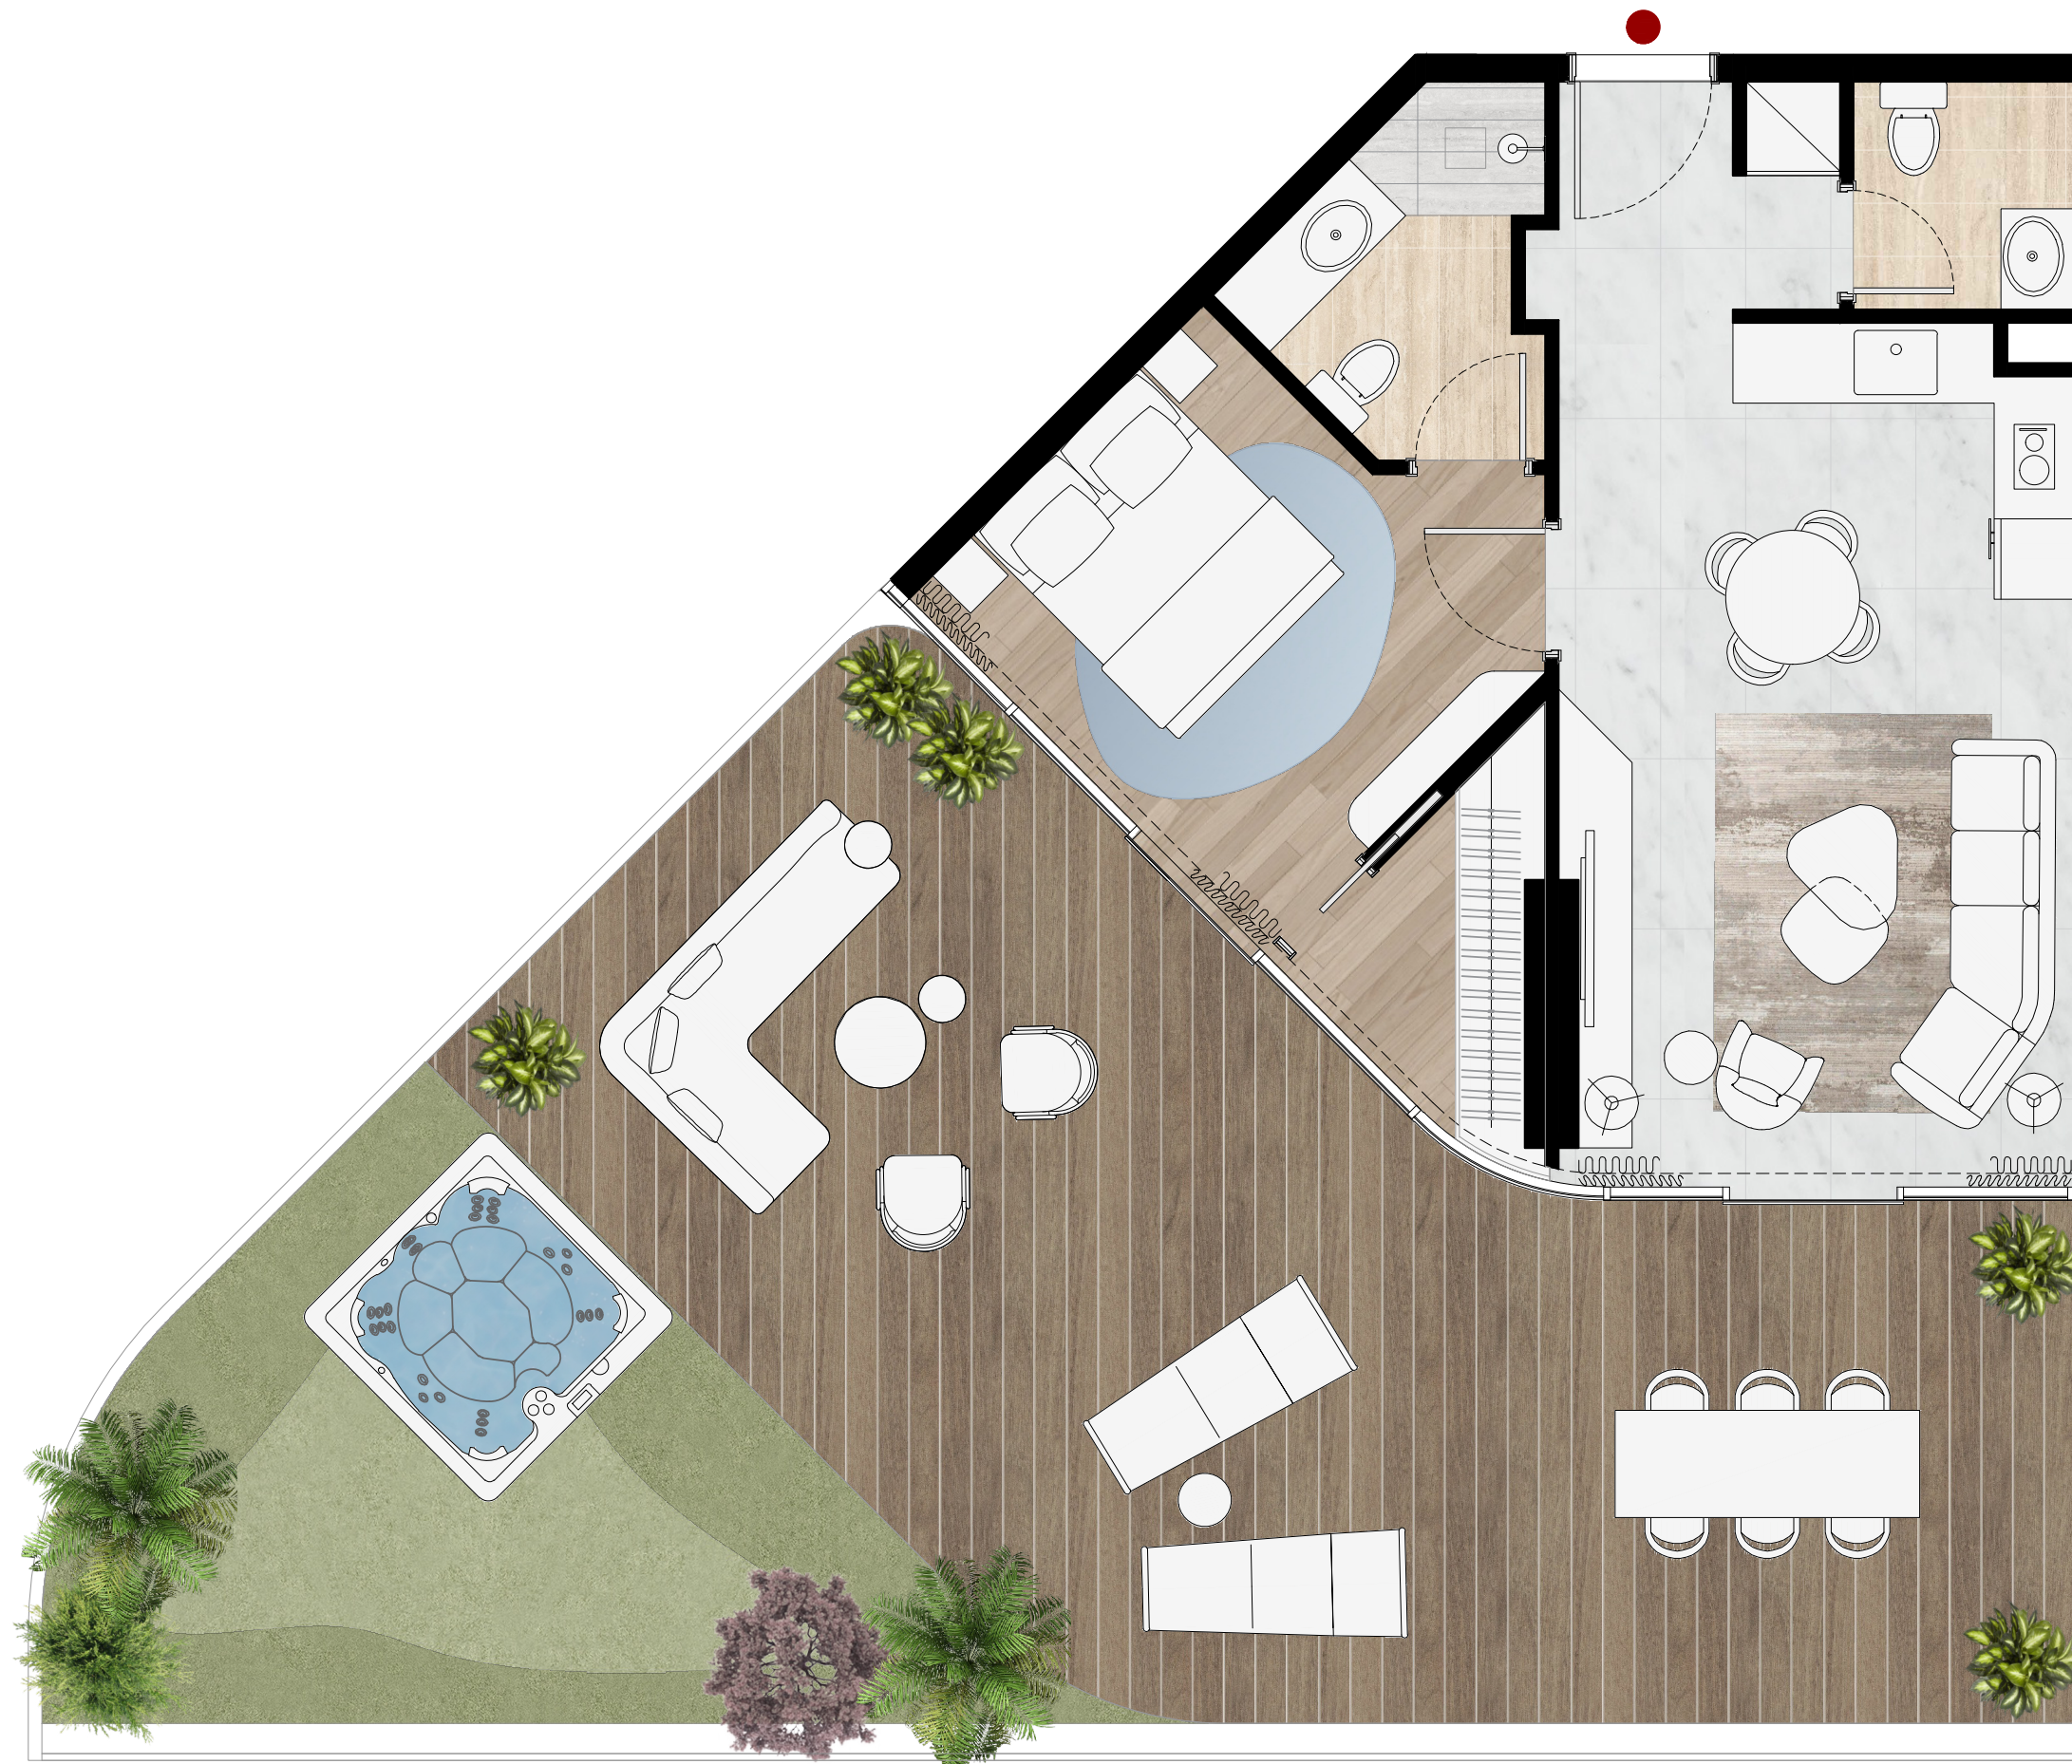

SUNSHINE BAY

SOURCE OF FATE

The Bay Collection

1 Bedroom

TYPE B

Unit 01

Floor: 1

Suite Area 609 SQ FT

Balcony Area 899 SQ FT

Total Area 1,508 SQ FT

Wynn
RESORTS