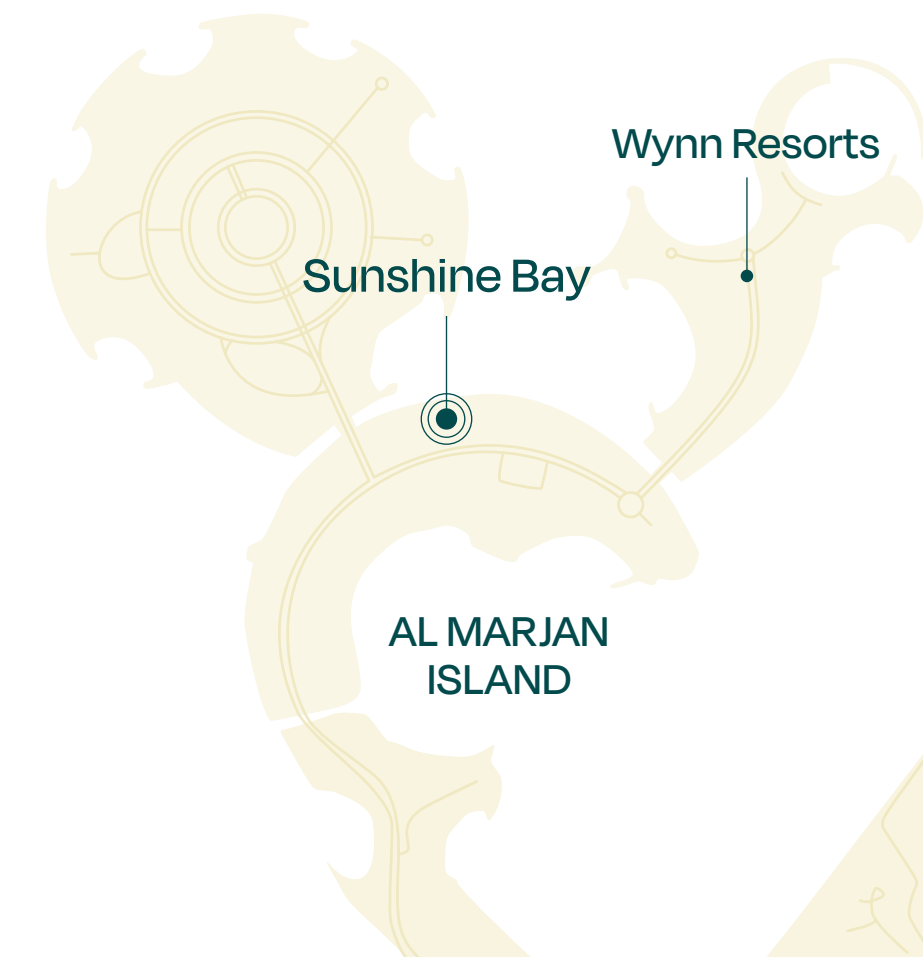

SUNSHINE BAY

SOURCE OF FATE

The Bay Collection

2 Bedroom

TYPE B

Unit 10

Floor: 1

Suite Area 1,050 SQ FT

Balcony Area 979 SQ FT

Total Area 2,029 SQ FT