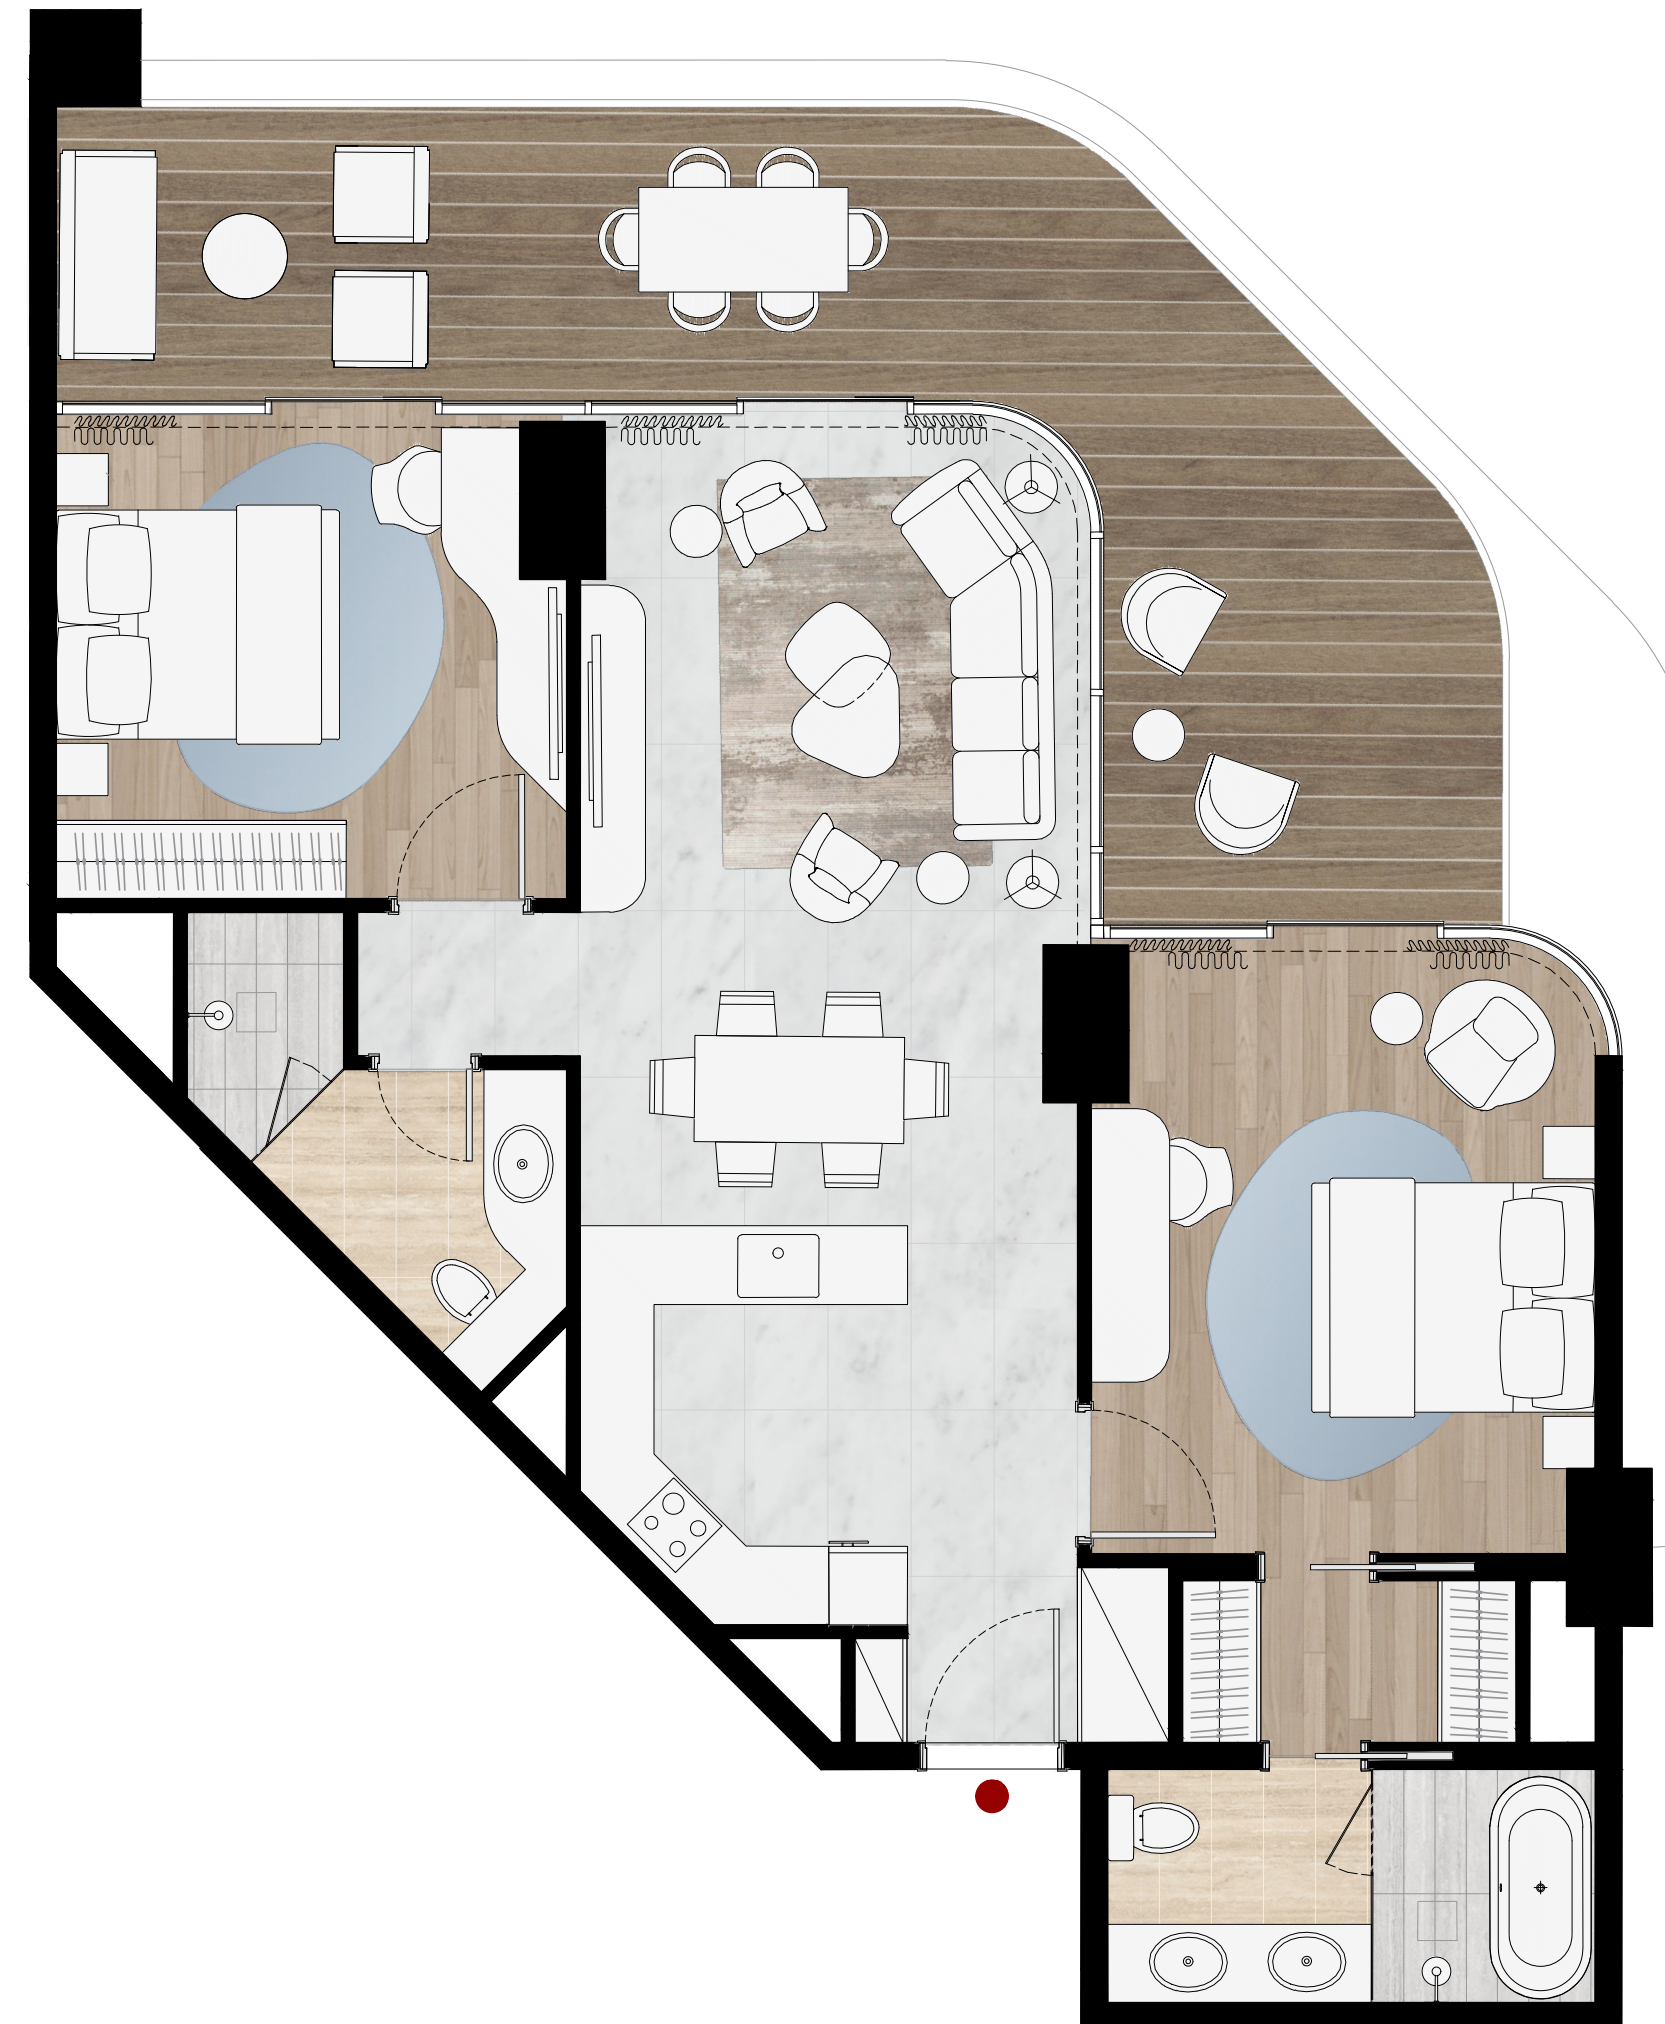

Suite Area	609 SQ FT
Balcony Area	207 SQ FT
Total Area	816 SQ FT

Wynn
RESORTS

SUNSHINE BAY

SOURCE OF FATE

2 Bedroom

TYPE A
Units 08 and 09

Floor: 2-12

Suite Area	995 SQ FT
Balcony Area	347 SQ FT
Total Area	1,342 SQ FT

SUNSHINE BAY

SOURCE OF FATE

2 Bedroom

TYPE A
Units 12 and 13

Floor: 2-12

Suite Area	995 SQ FT
Balcony Area	347 SQ FT
Total Area	1,342 SQ FT

SUNSHINE BAY

SOURCE OF FATE

2 Bedroom

TYPE B
Unit 10

Floor: 2-12

Suite Area	1,047 SQ FT
Balcony Area	364 SQ FT
Total Area	1,411 SQ FT

SUNSHINE BAY

SOURCE OF FATE

2 Bedroom

TYPE B
Unit 11