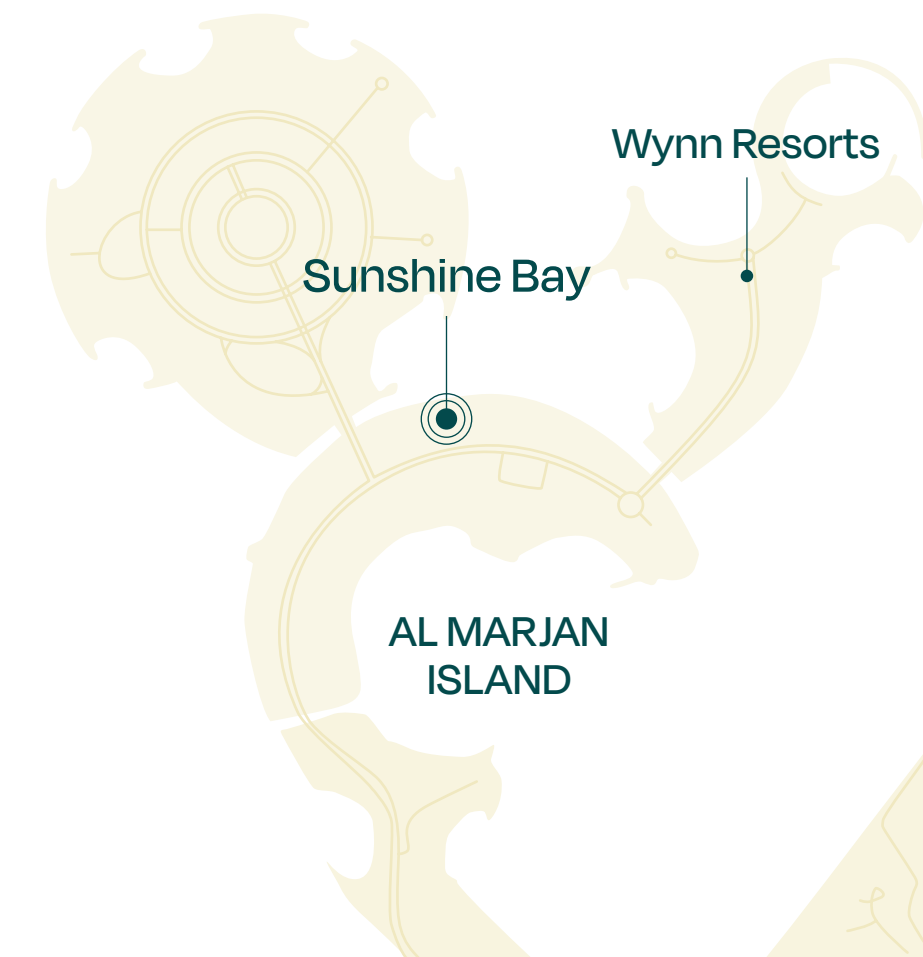

SUNSHINE BAY

SOURCE OF FATE

2 Bedroom

TYPE A
Units 12 and 13

Floor: 2-12

Suite Area	995 SQ FT
Balcony Area	347 SQ FT
Total Area	1,342 SQ FT

SUNSHINE BAY

SOURCE OF FATE