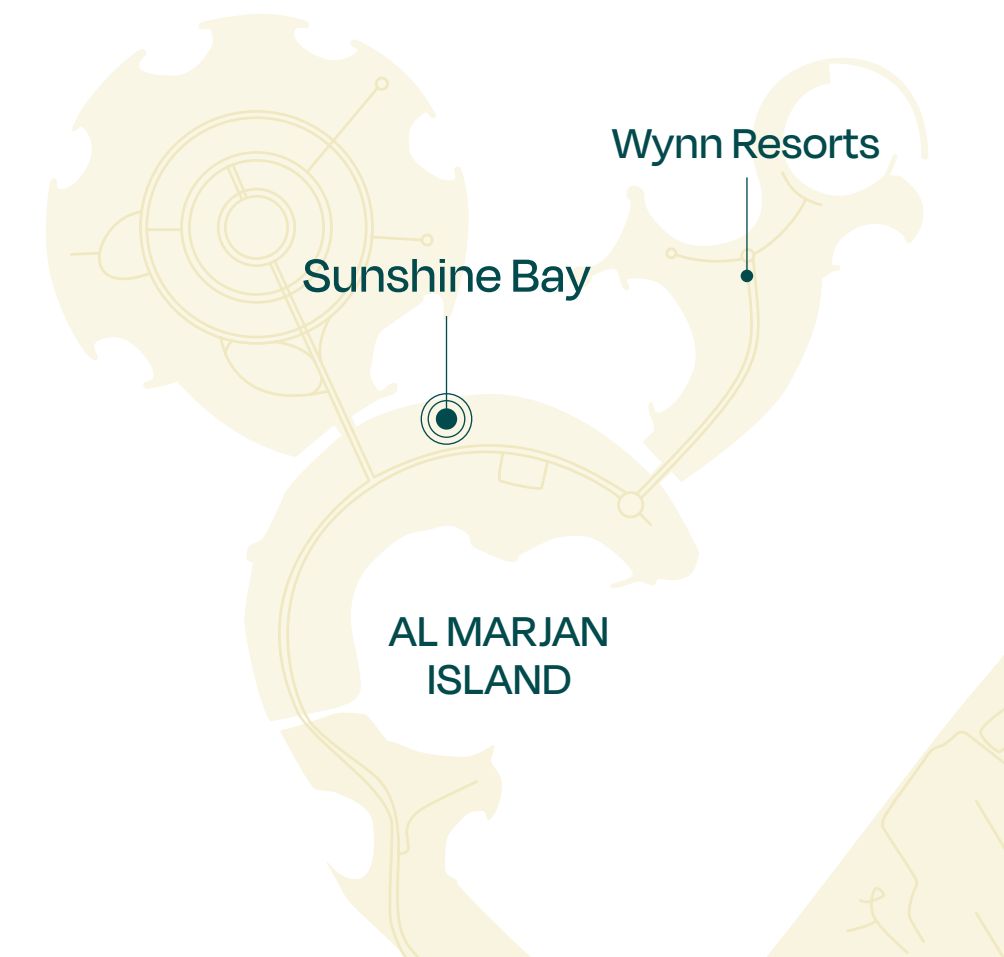

SUNSHINE BAY

SOURCE OF FATE

The Bay Collection

2 Bedroom

TYPE A

Units 08 and 09

Floor: 1

Suite Area 1,102 SQ FT

Balcony Area 1,199 SQ FT

Total Area 2,300 SQ FT