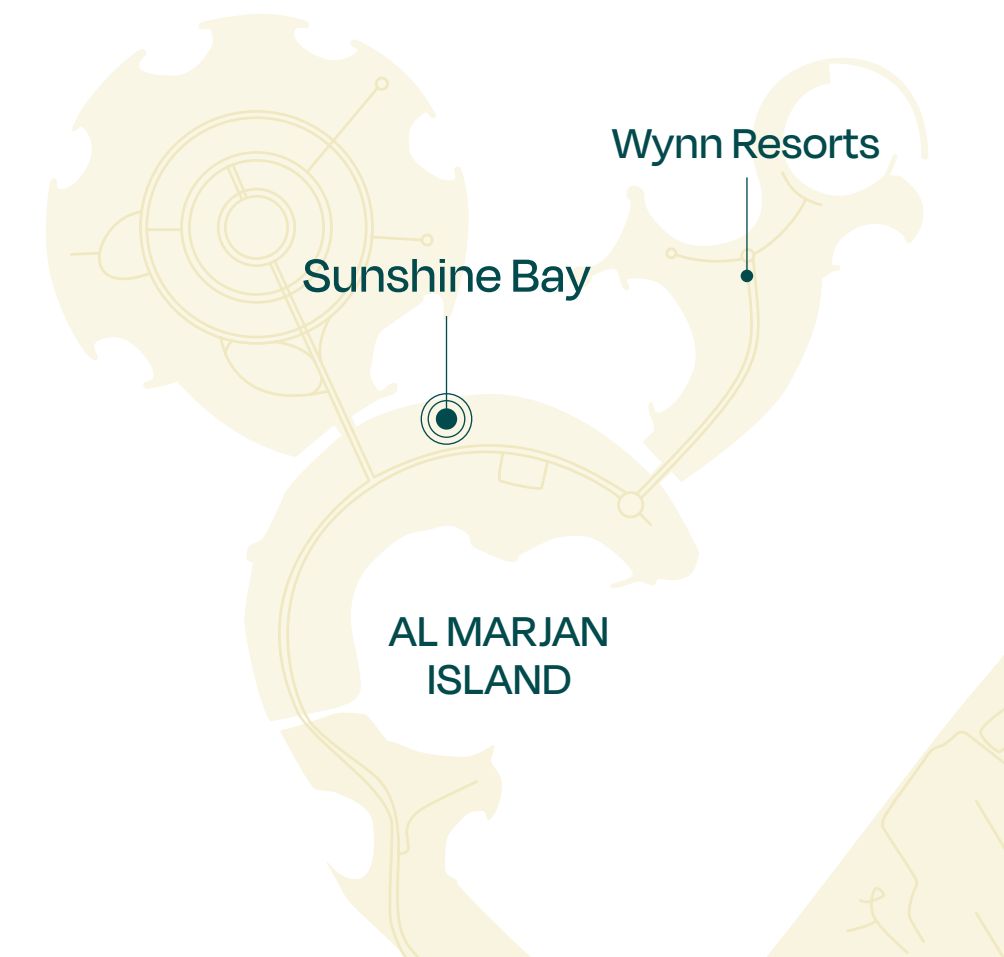

SUNSHINE BAY

SOURCE OF FATE

The Bay Collection

Studio

TYPE B

Unit 19

Floor: 1

Suite Area 437 SQ FT

Balcony Area 355 SQ FT

Total Area 792 SQ FT