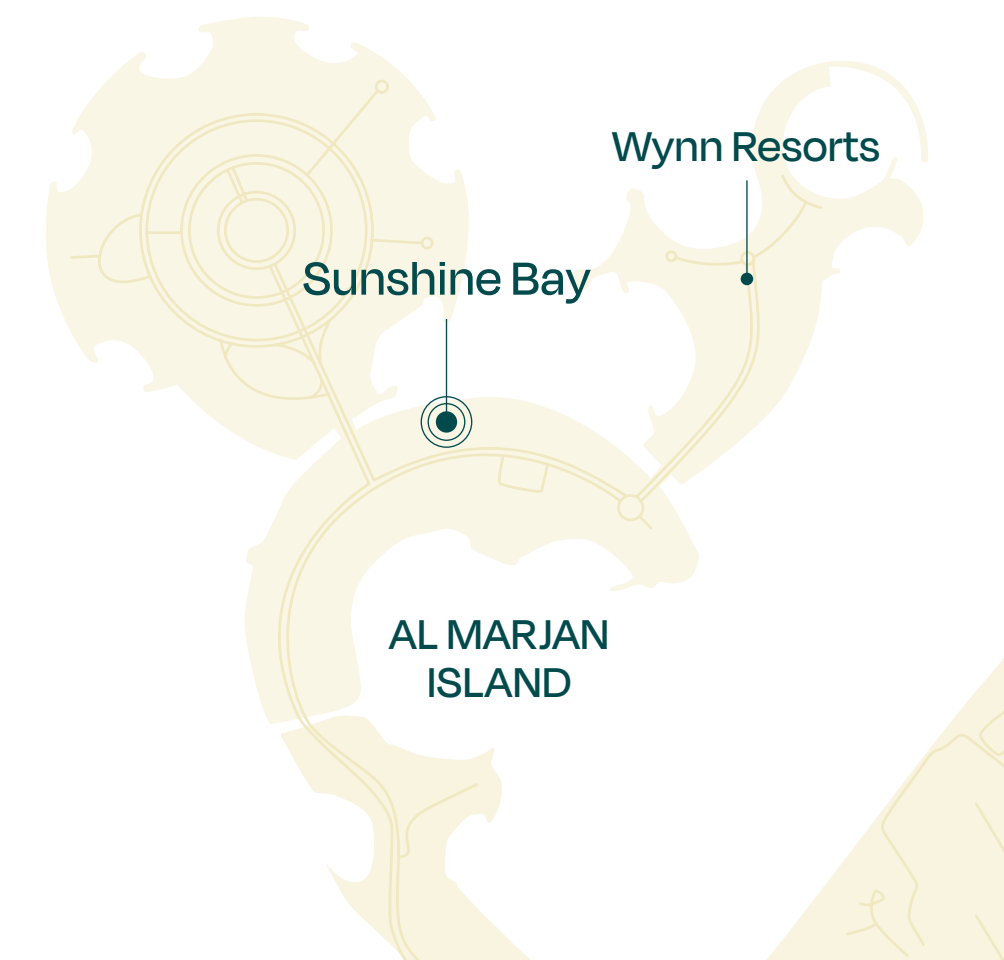

SUNSHINE BAY

SOURCE OF FATE

The Bay Collection

1 Bedroom

TYPE A

Units 14, 16 and 18

Floor: 1

Suite Area 656 SQ FT

Balcony Area 882 SQ FT

Total Area 1,538 SQ FT