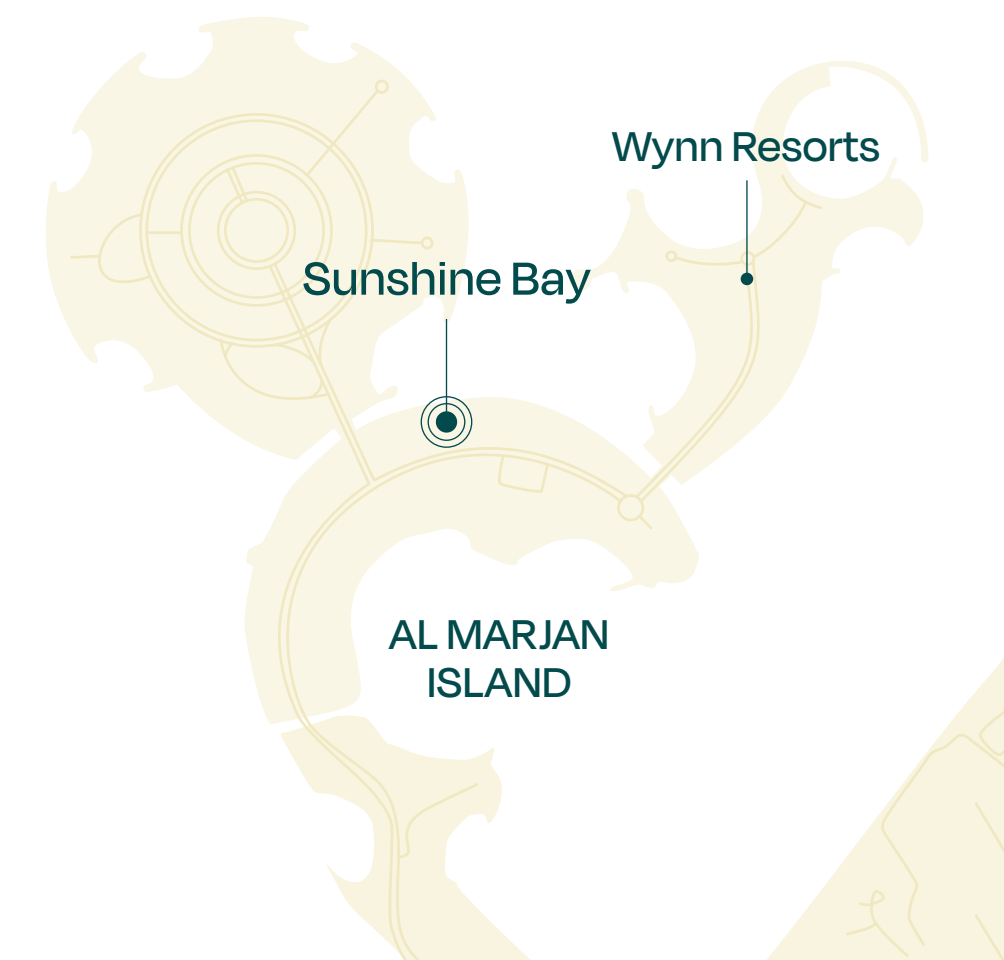

SUNSHINE BAY

SOURCE OF FATE

Studio

TYPE B
Unit 02

Floor: 2-12

Suite Area	404 SQ FT
Balcony Area	103 SQ FT
Total Area	507 SQ FT

Wynn
RESORTS

SUNSHINE BAY