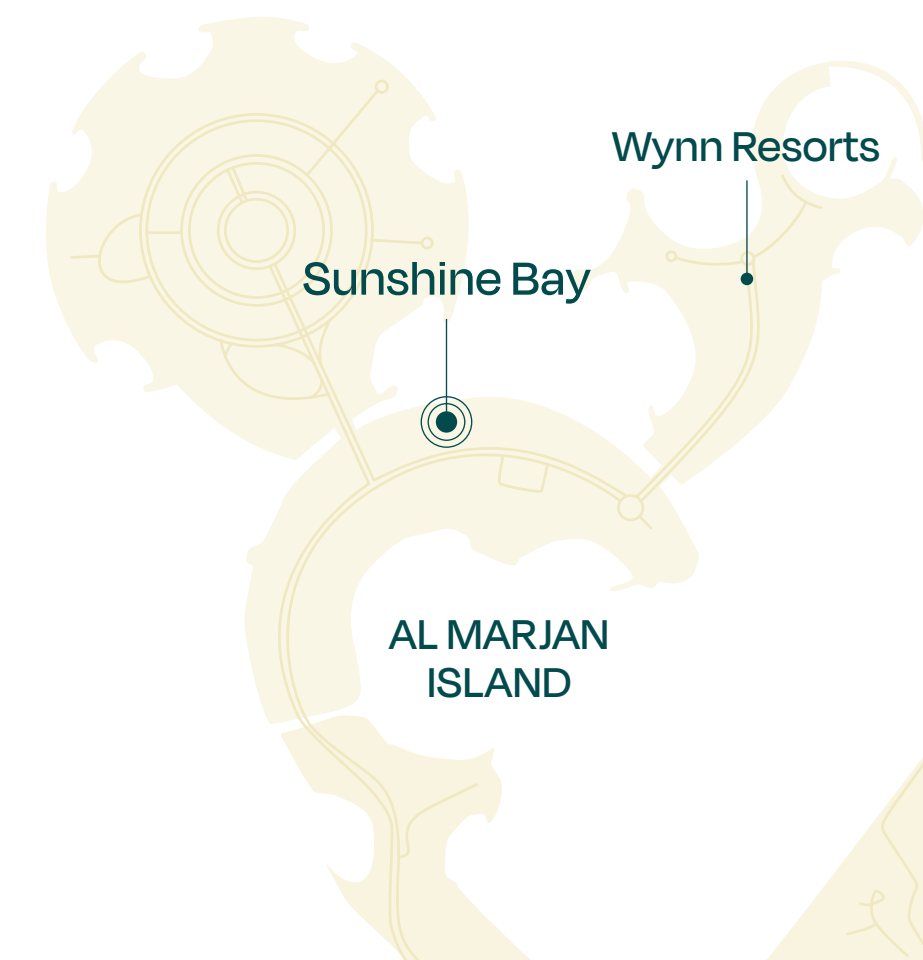

SUNSHINE BAY

SOURCE OF FATE

Studio

TYPE B
Unit 02

Floor: 2-12

Suite Area	404 SQ FT
Balcony Area	103 SQ FT
Total Area	507 SQ FT

Wynn
RESORTS

SUNSHINE BAY