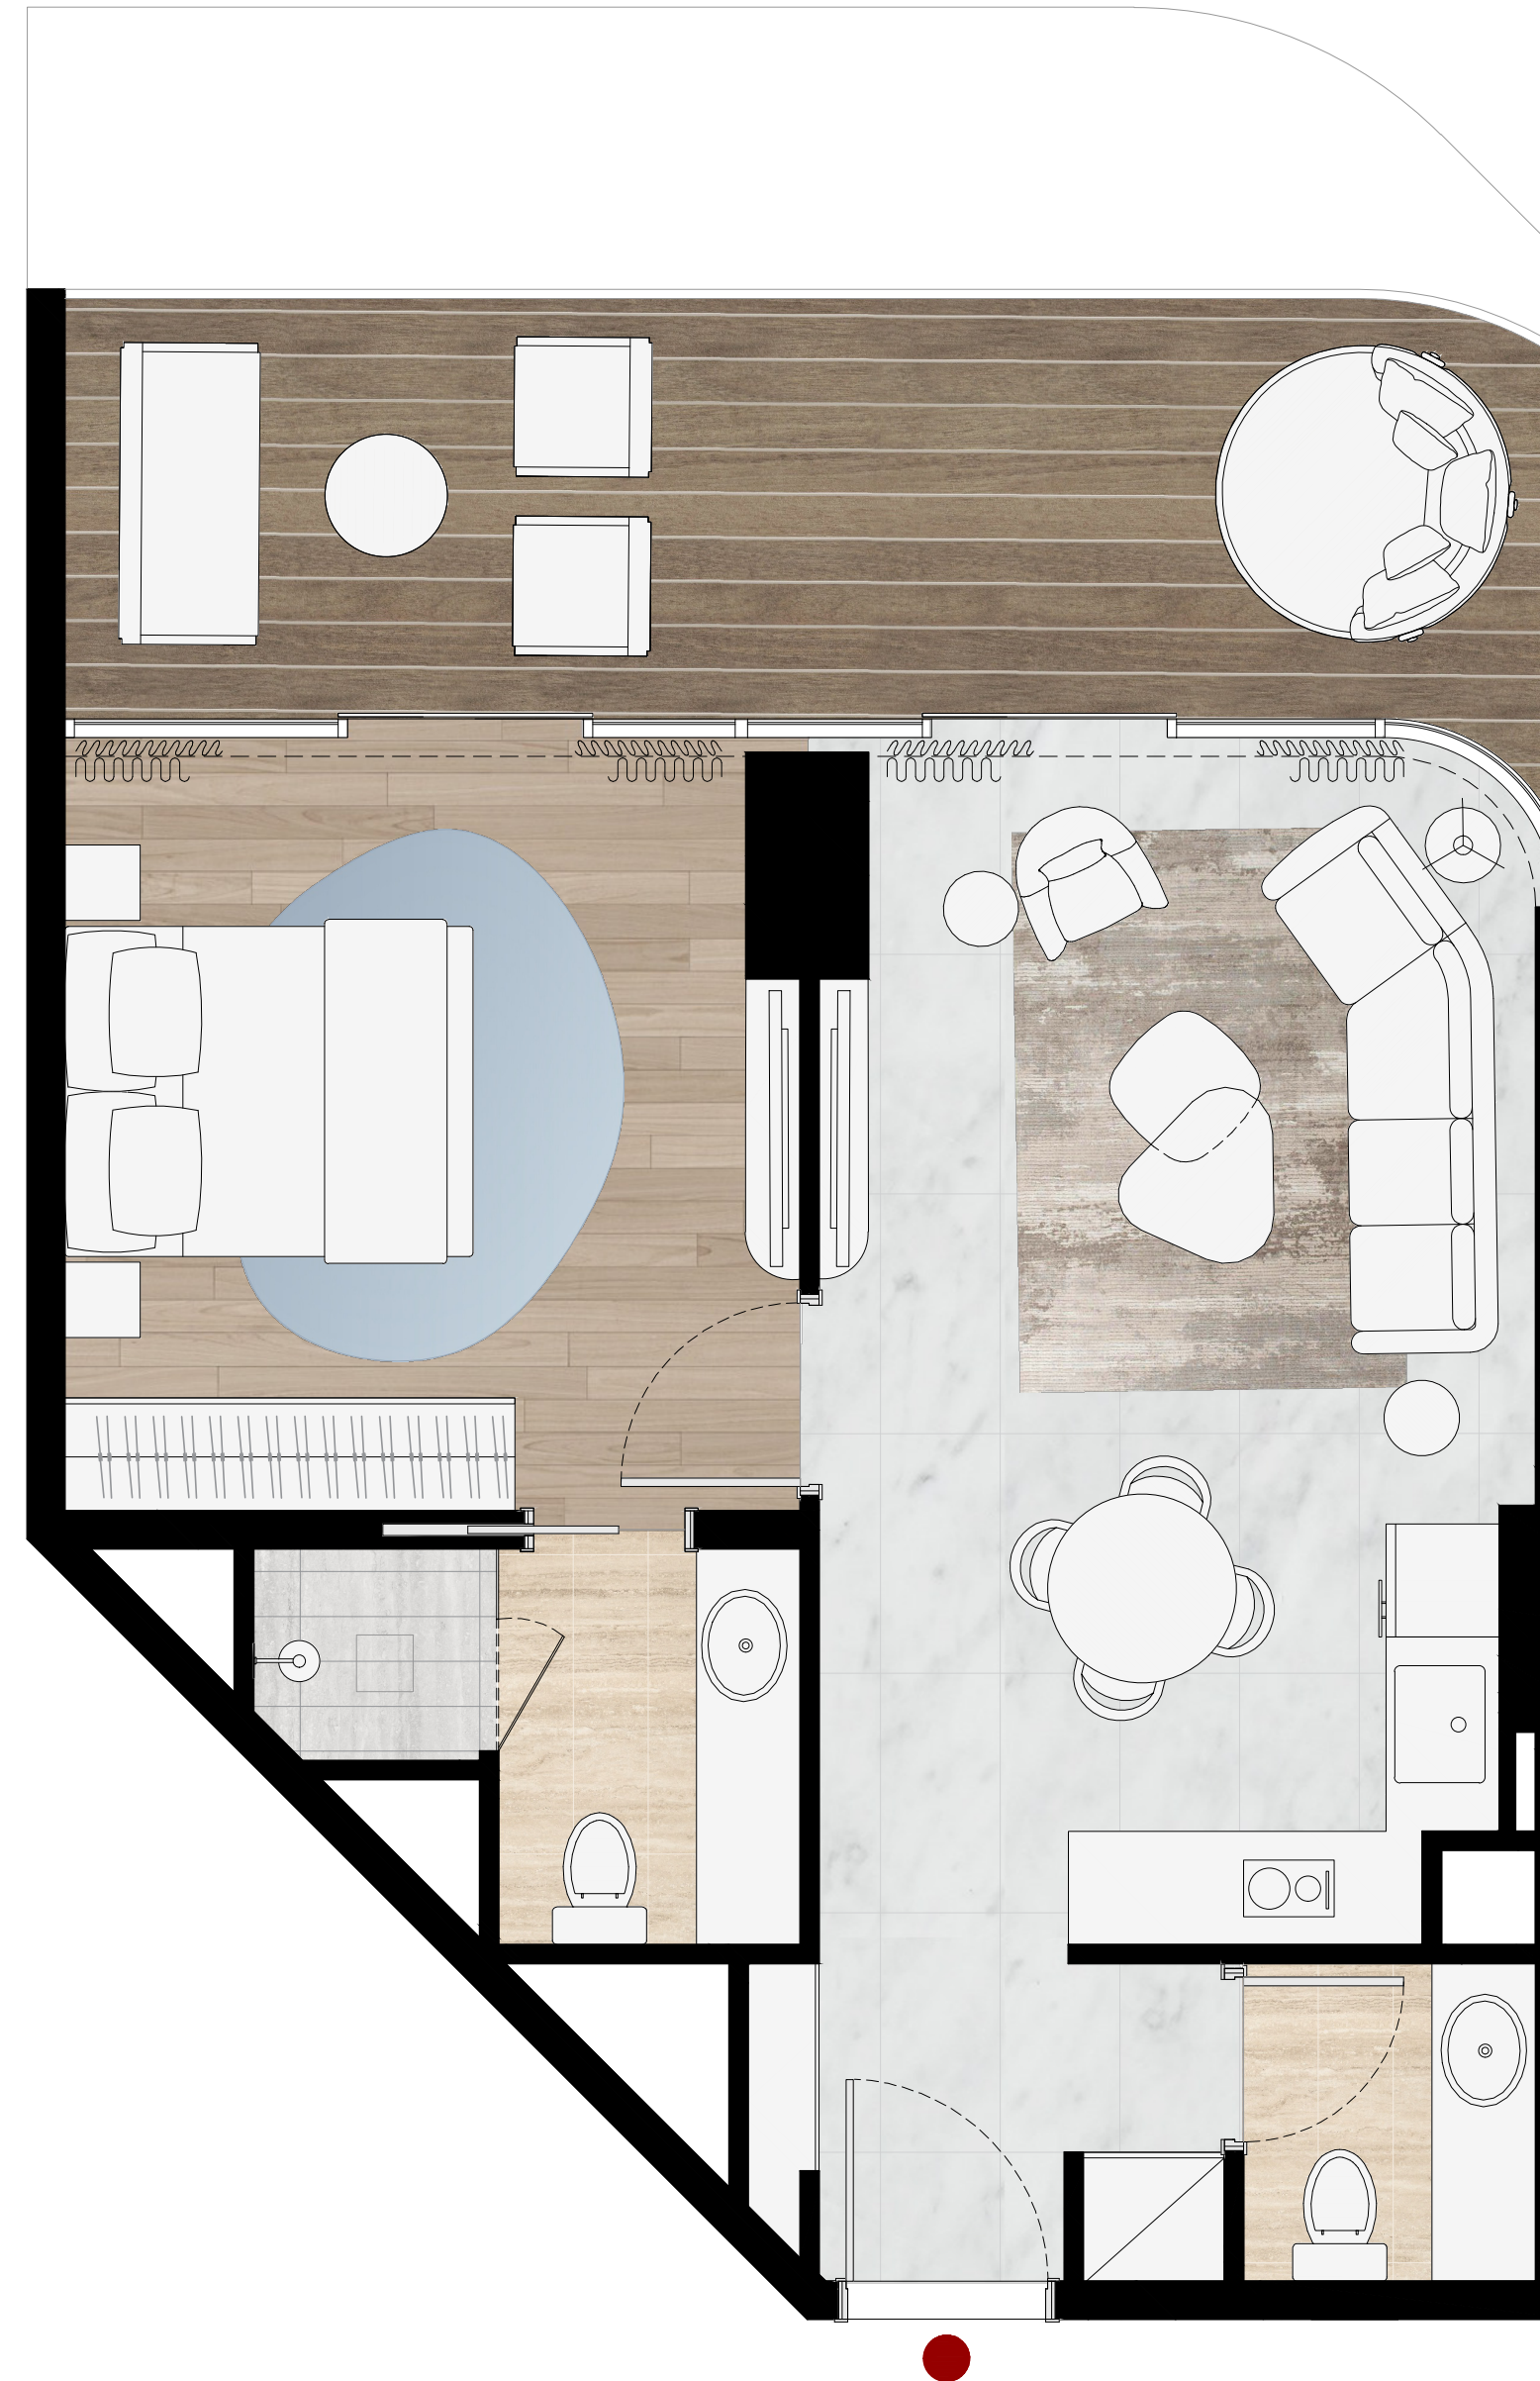

SOURCE OF FATE

Studio

TYPE B
Unit 19

Floor: 2-12

Suite Area	404 SQ FT
Balcony Area	103 SQ FT
Total Area	507 SQ FT

SUNSHINE BAY

SOURCE OF FATE

1 Bedroom

TYPE A

Units 03, 05 and 07

Floor: 2-12

Suite Area 589 SQ FT

Balcony Area 202 SQ FT

Total Area 790 SQ FT

SUNSHINE BAY

SOURCE OF FATE

1 Bedroom

TYPE A
Units 14, 16 and 18

Floor: 2-12

Suite Area	589 SQ FT
Balcony Area	202 SQ FT
Total Area	790 SQ FT

SUNSHINE BAY

SOURCE OF FATE

1 Bedroom

TYPE B
Unit 01

Floor: 2-12

Suite Area	609 SQ FT
Balcony Area	207 SQ FT
Total Area	816 SQ FT

Wynn
RESORTS

SUNSHINE BAY

SOURCE OF FATE

1 Bedroom

TYPE B
Unit 20

Floor: 2-12