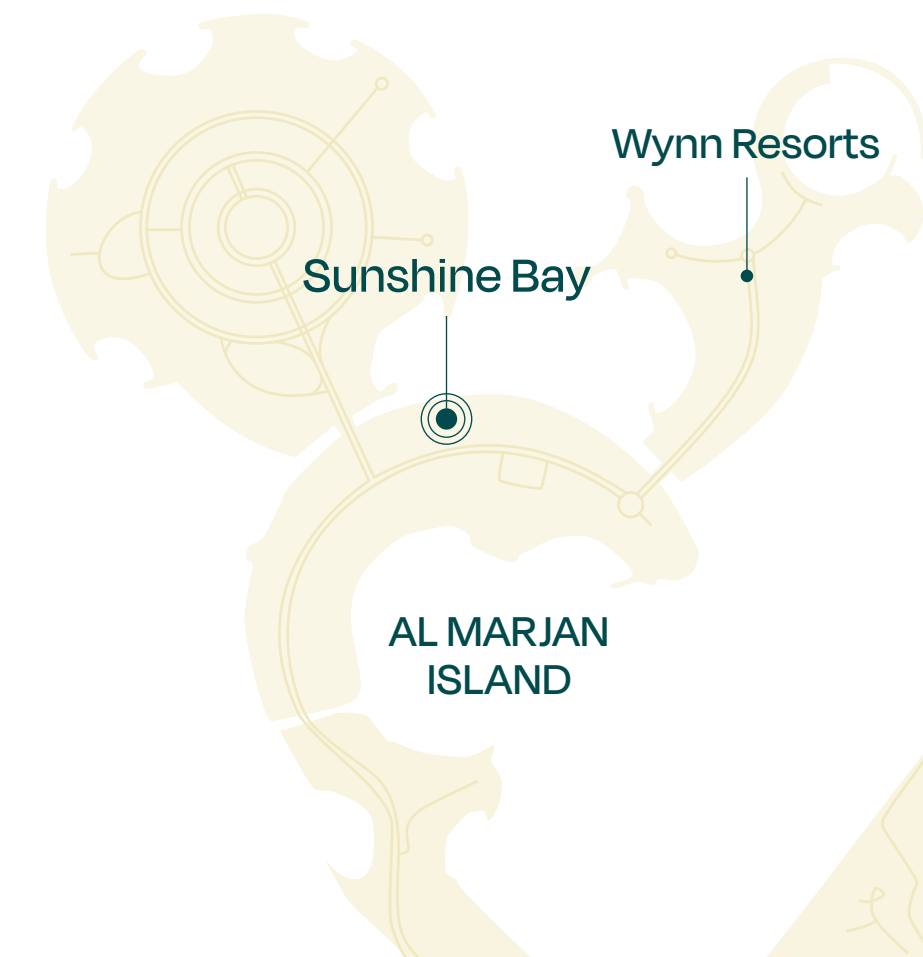

SUNSHINE BAY

SOURCE OF FATE

The Bay Collection

2 Bedroom

TYPE B

Unit 11

Floor: 1

Suite Area 1,050 SQ FT

Balcony Area 979 SQ FT

Total Area 2,028 SQ FT