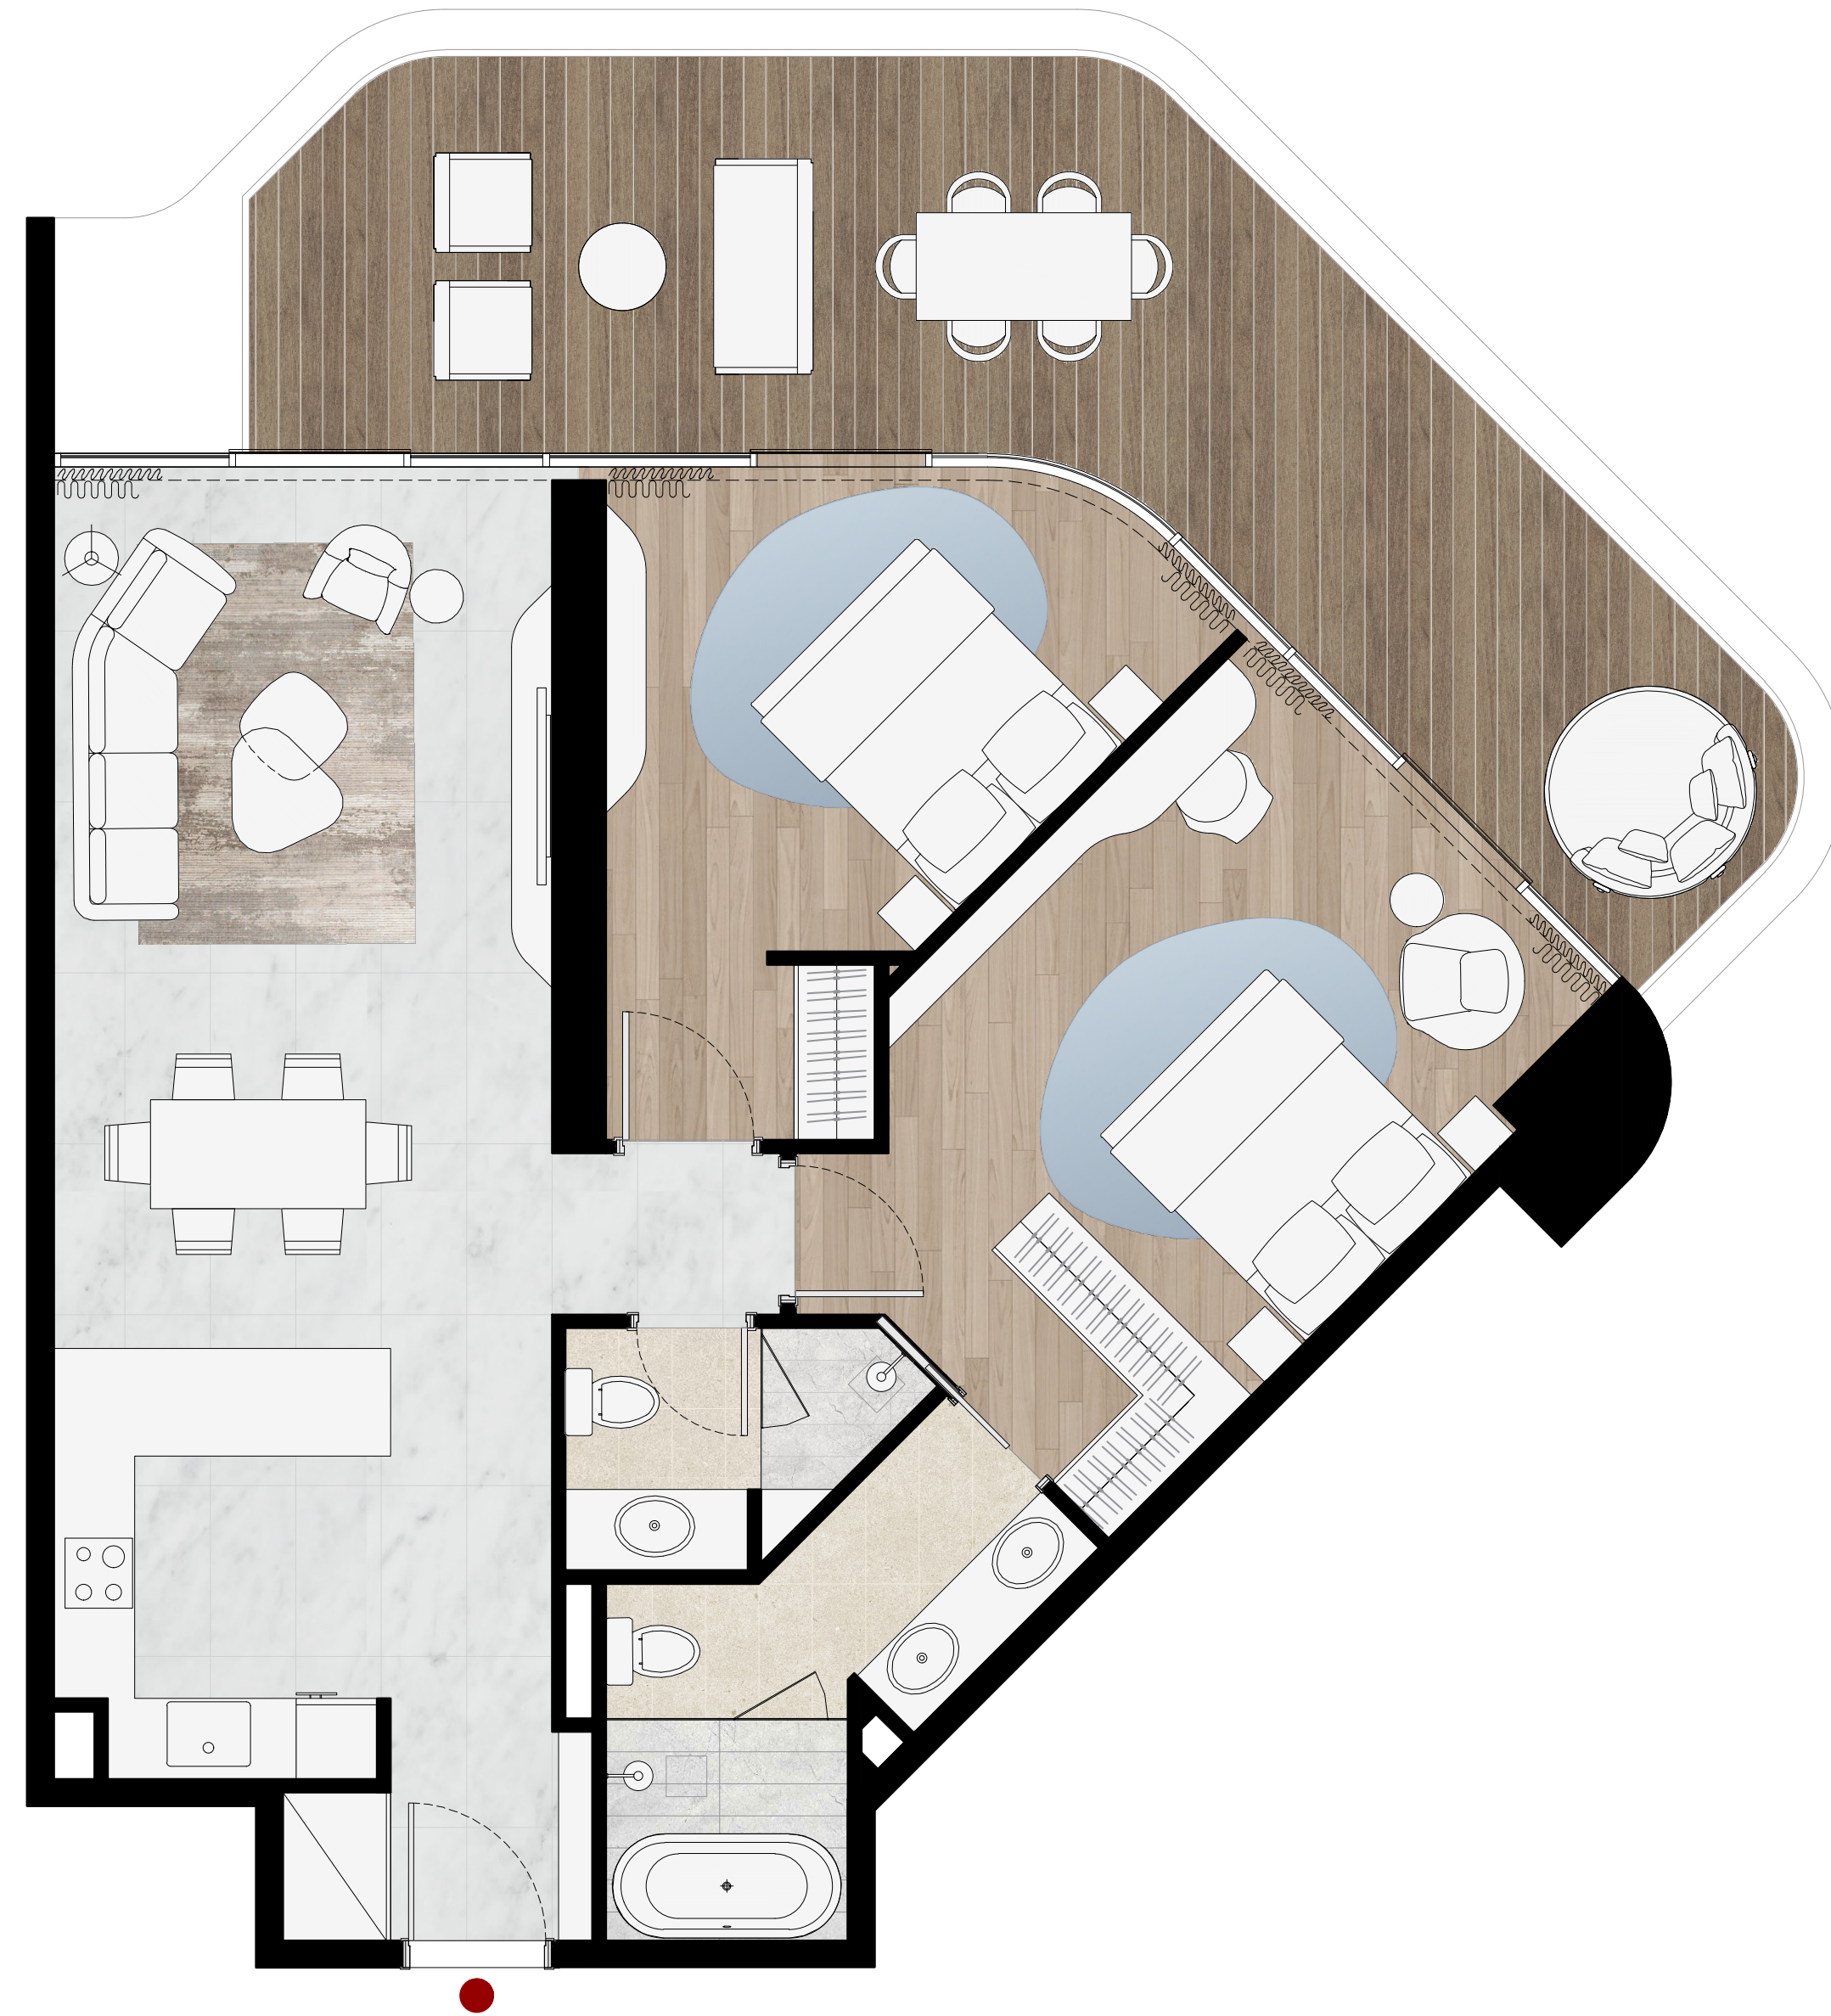

SUNSHINE BAY

SOURCE OF FATE

2 Bedroom

TYPE A
Units 12 and 13

Floor: 2-12

Suite Area	995 SQ FT
Balcony Area	347 SQ FT
Total Area	1,342 SQ FT

SUNSHINE BAY

SOURCE OF FATE

2 Bedroom

TYPE B
Unit 10

Floor: 2-12

Suite Area	1,047 SQ FT
Balcony Area	364 SQ FT
Total Area	1,411 SQ FT

SUNSHINE BAY

SOURCE OF FATE

2 Bedroom

TYPE B
Unit 11

Floor: 2-12

Suite Area	1,047 SQ FT
Balcony Area	364 SQ FT
Total Area	1,411 SQ FT

SUNSHINE BAY

SOURCE OF FATE

The Bay Collection

SUNSHINE BAY

SOURCE OF FATE

The Bay Collection