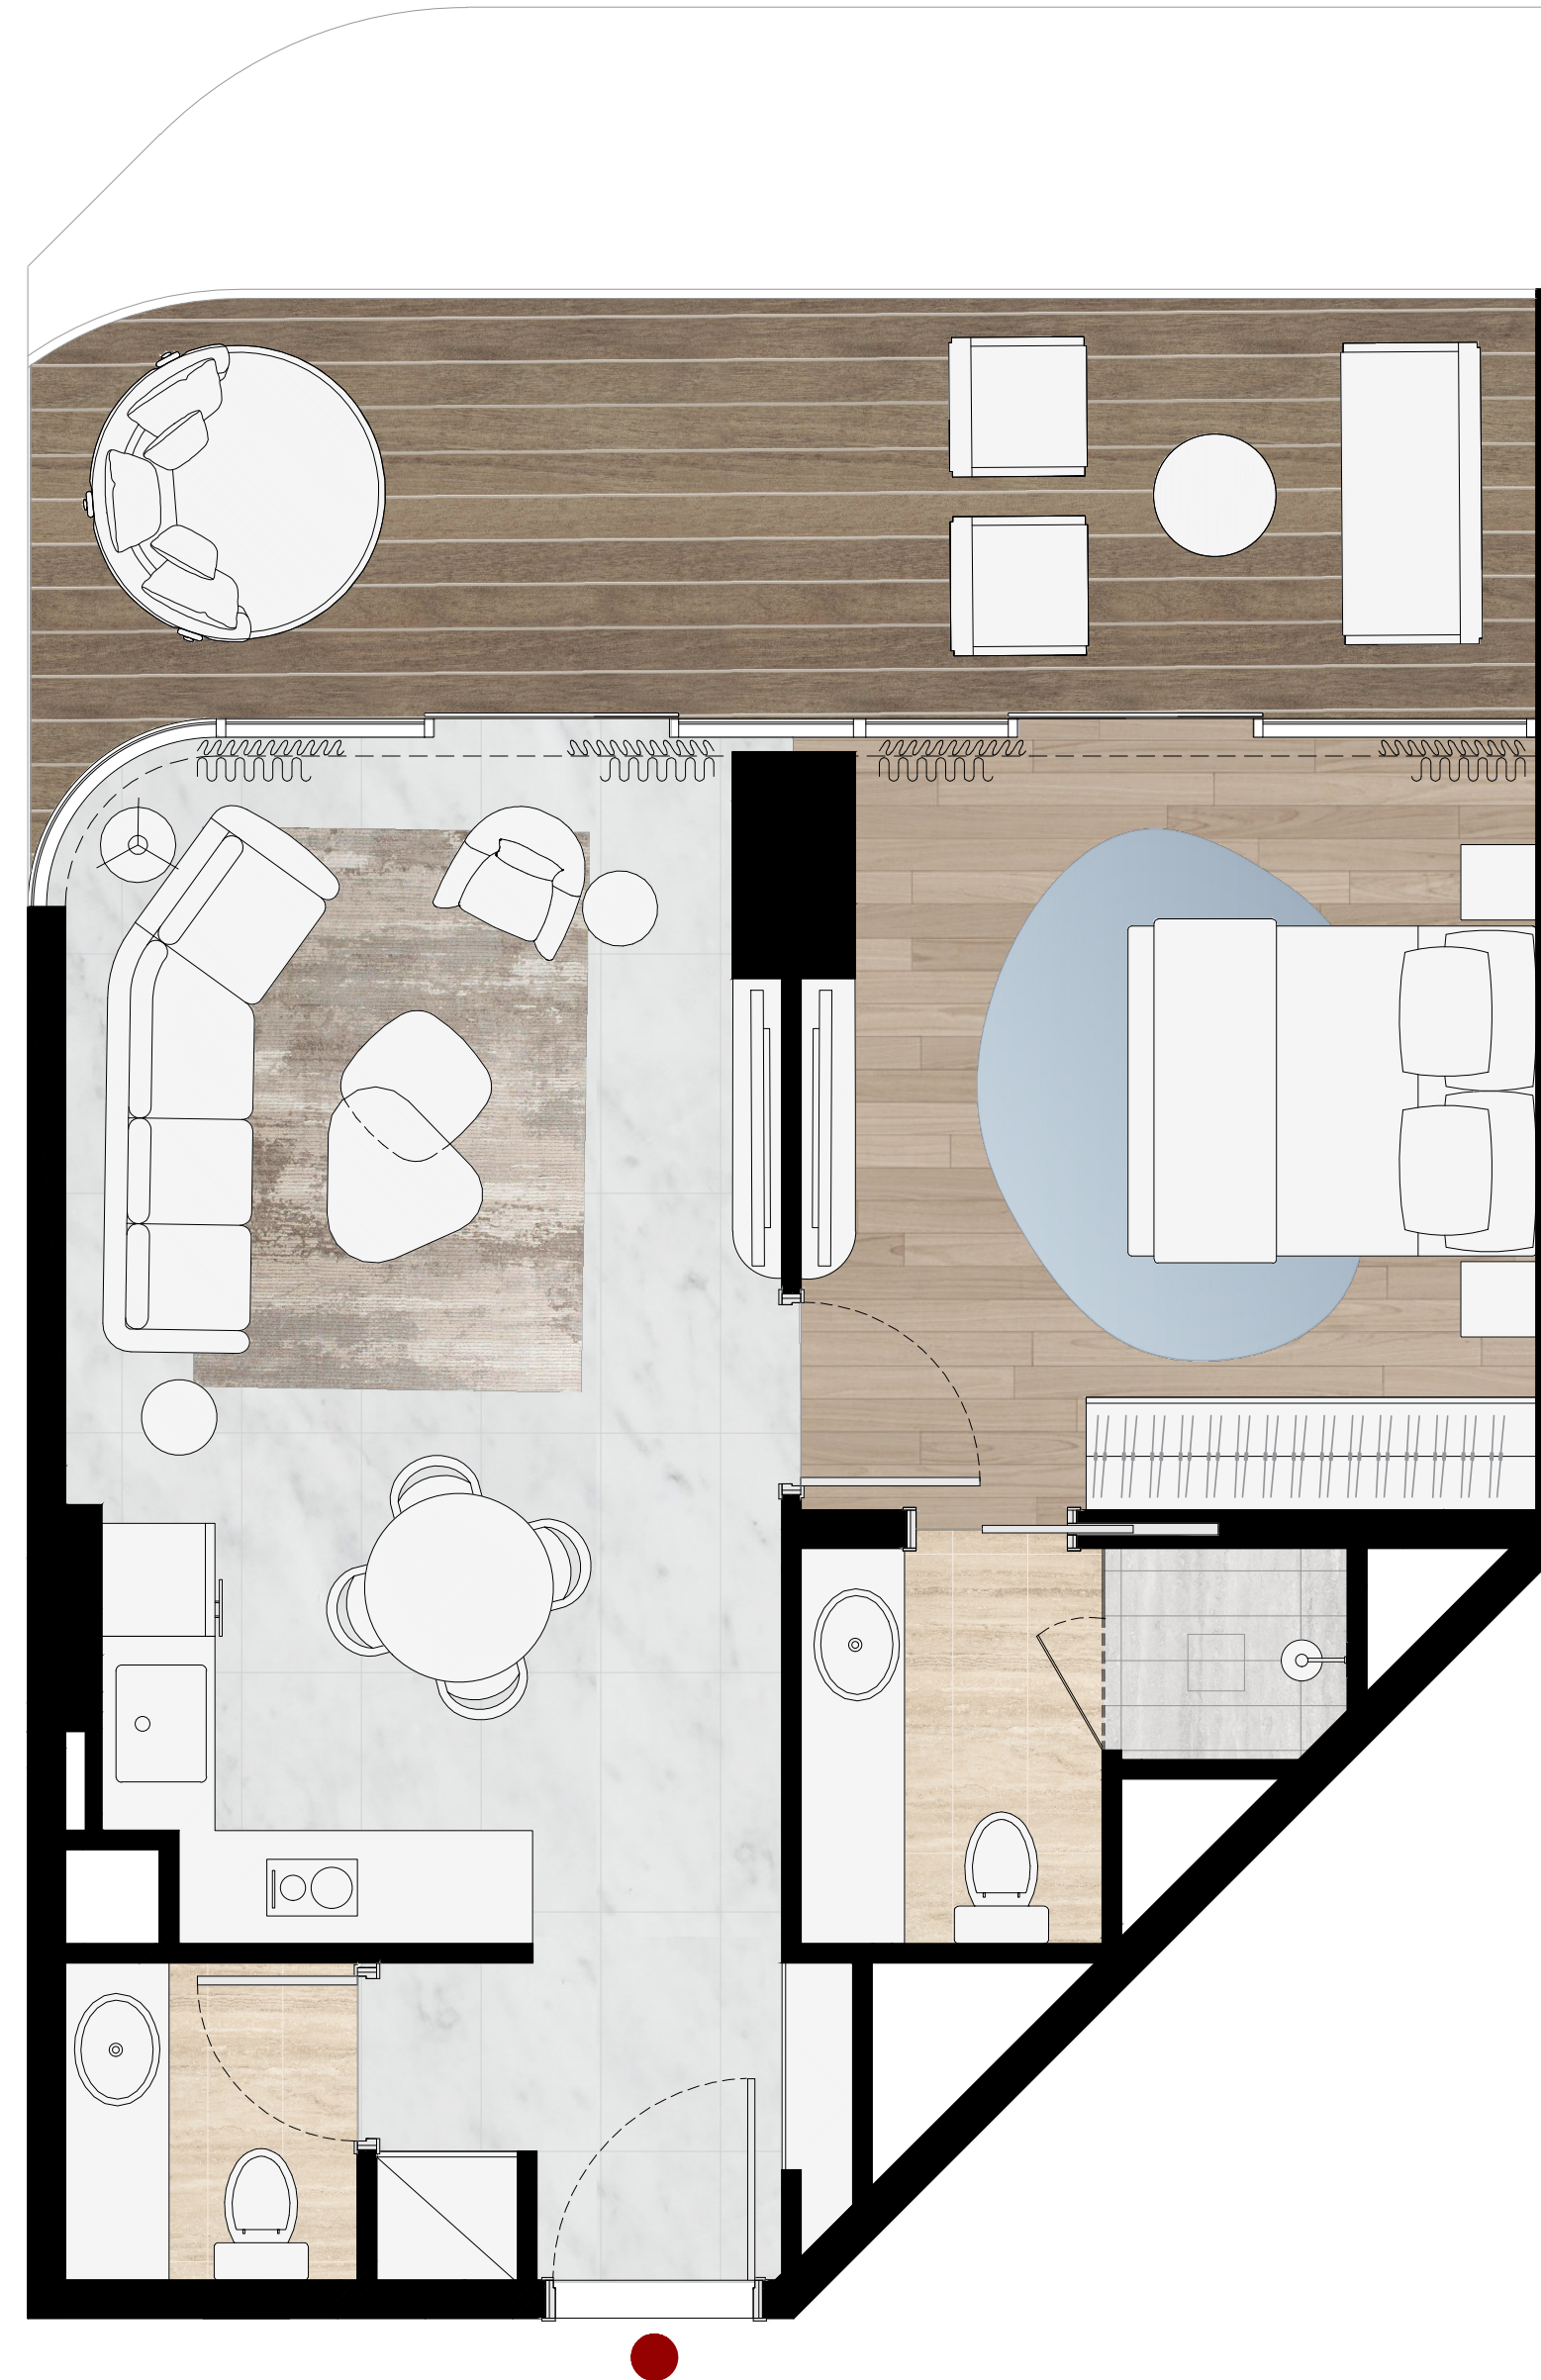

SOURCE OF FATE

Studio

TYPE B
Unit 19

Floor: 2-12

Suite Area	404 SQ FT
Balcony Area	103 SQ FT
Total Area	507 SQ FT

SUNSHINE BAY

SOURCE OF FATE

1 Bedroom

TYPE A

Units 03, 05 and 07

Floor: 2-12

Suite Area 589 SQ FT

Balcony Area 202 SQ FT

Total Area 790 SQ FT

SUNSHINE BAY

SOURCE OF FATE

1 Bedroom

TYPE A
Units 14, 16 and 18

Floor: 2-12

Suite Area	589 SQ FT
Balcony Area	202 SQ FT
Total Area	790 SQ FT

SUNSHINE BAY

SOURCE OF FATE

1 Bedroom

TYPE B
Unit 01

Floor: 2-12

Suite Area	609 SQ FT
Balcony Area	207 SQ FT
Total Area	816 SQ FT

Wynn
RESORTS

SUNSHINE BAY

SOURCE OF FATE

1 Bedroom

TYPE B
Unit 20

Floor: 2-12