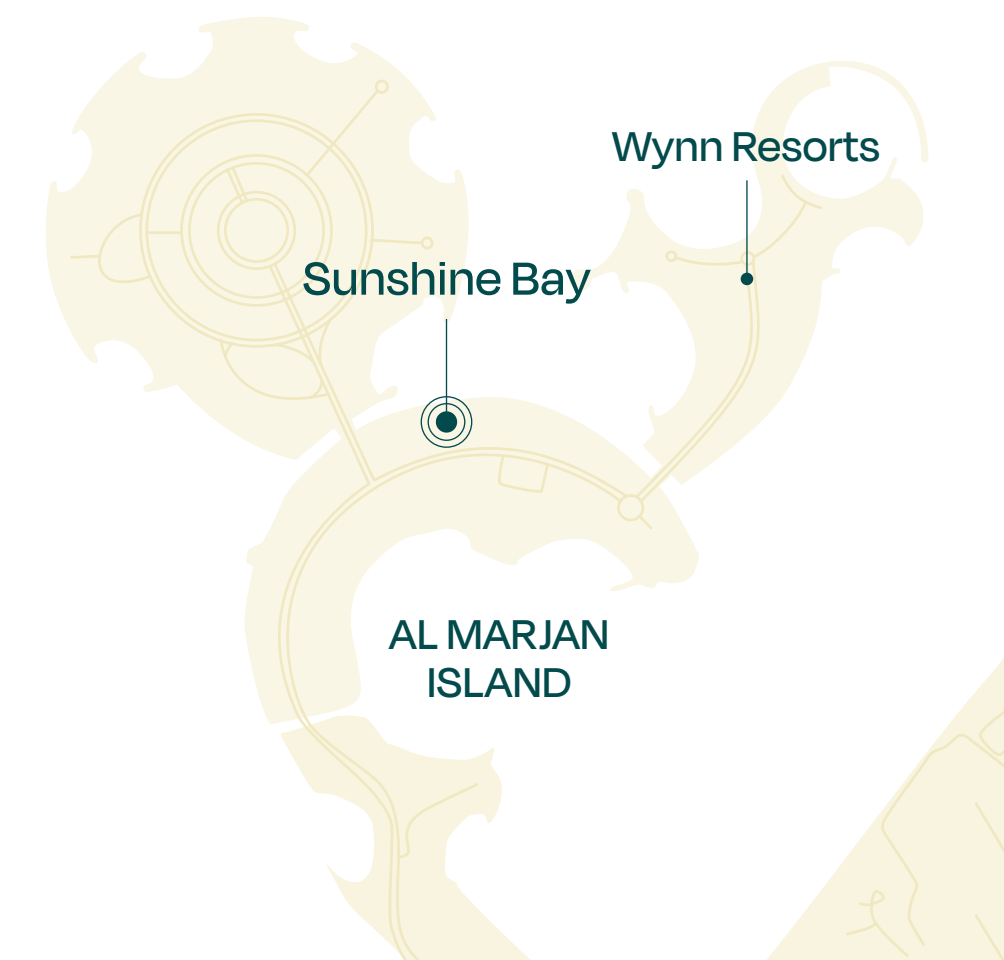

SUNSHINE BAY

SOURCE OF FATE

Studio

TYPE A
Units 04 and 06

Floor: 2-12

Suite Area	337 SQ FT
Balcony Area	103 SQ FT
Total Area	439 SQ FT