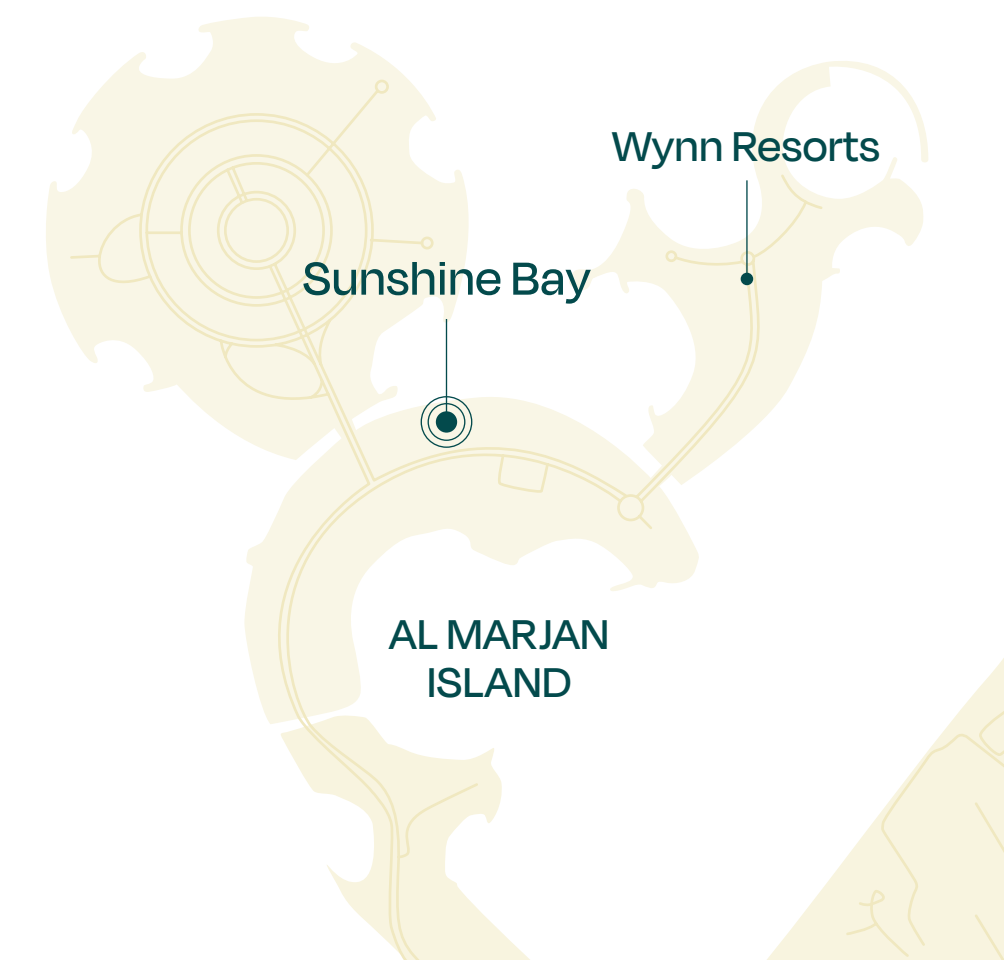

SUNSHINE BAY

SOURCE OF FATE

The Bay Collection

1 Bedroom

TYPE A

Units 03, 05 and 07

Floor: 1

Suite Area 656 SQ FT

Balcony Area 882 SQ FT

Total Area 1,537 SQ FT