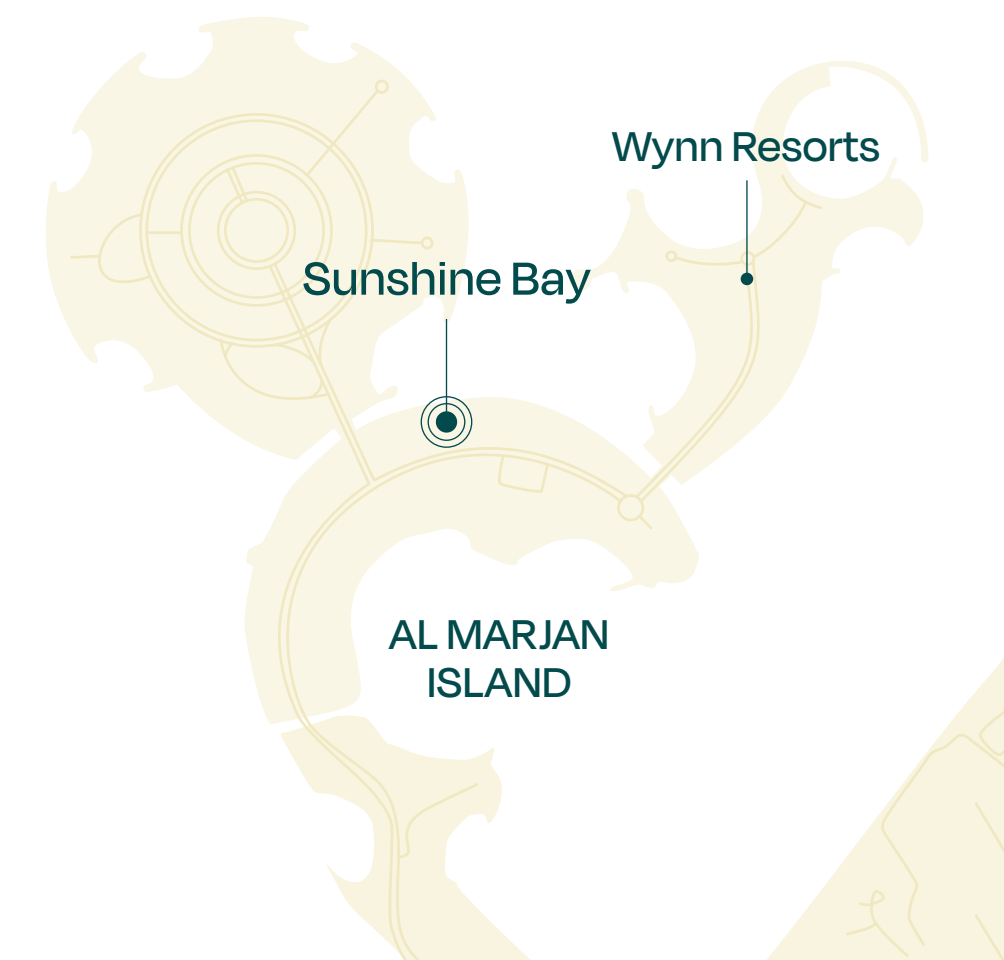

SUNSHINE BAY

SOURCE OF FATE

2 Bedroom

TYPE B
Unit 11

Floor: 2-12

Suite Area	1,047 SQ FT
Balcony Area	364 SQ FT
Total Area	1,411 SQ FT