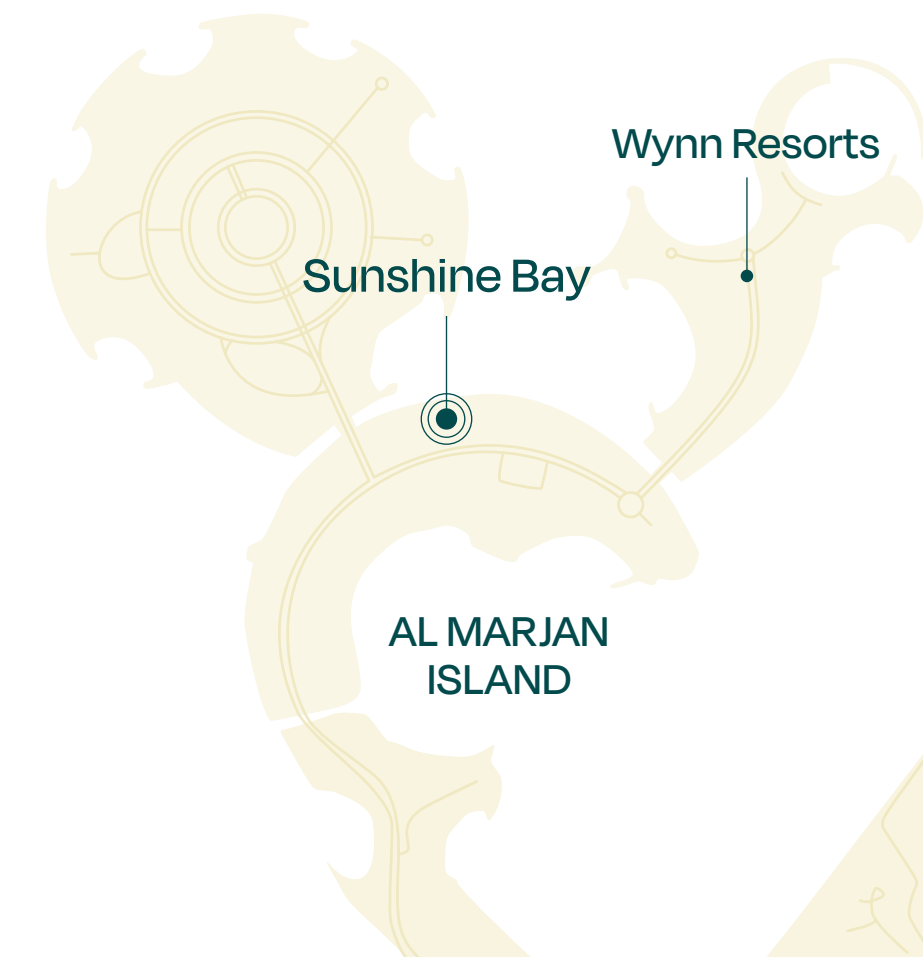

Wynn
RESORTS

SUNSHINE BAY

SOURCE OF FATE

The Bay Collection

1 Bedroom

TYPE B

Unit 20

Floor: 1