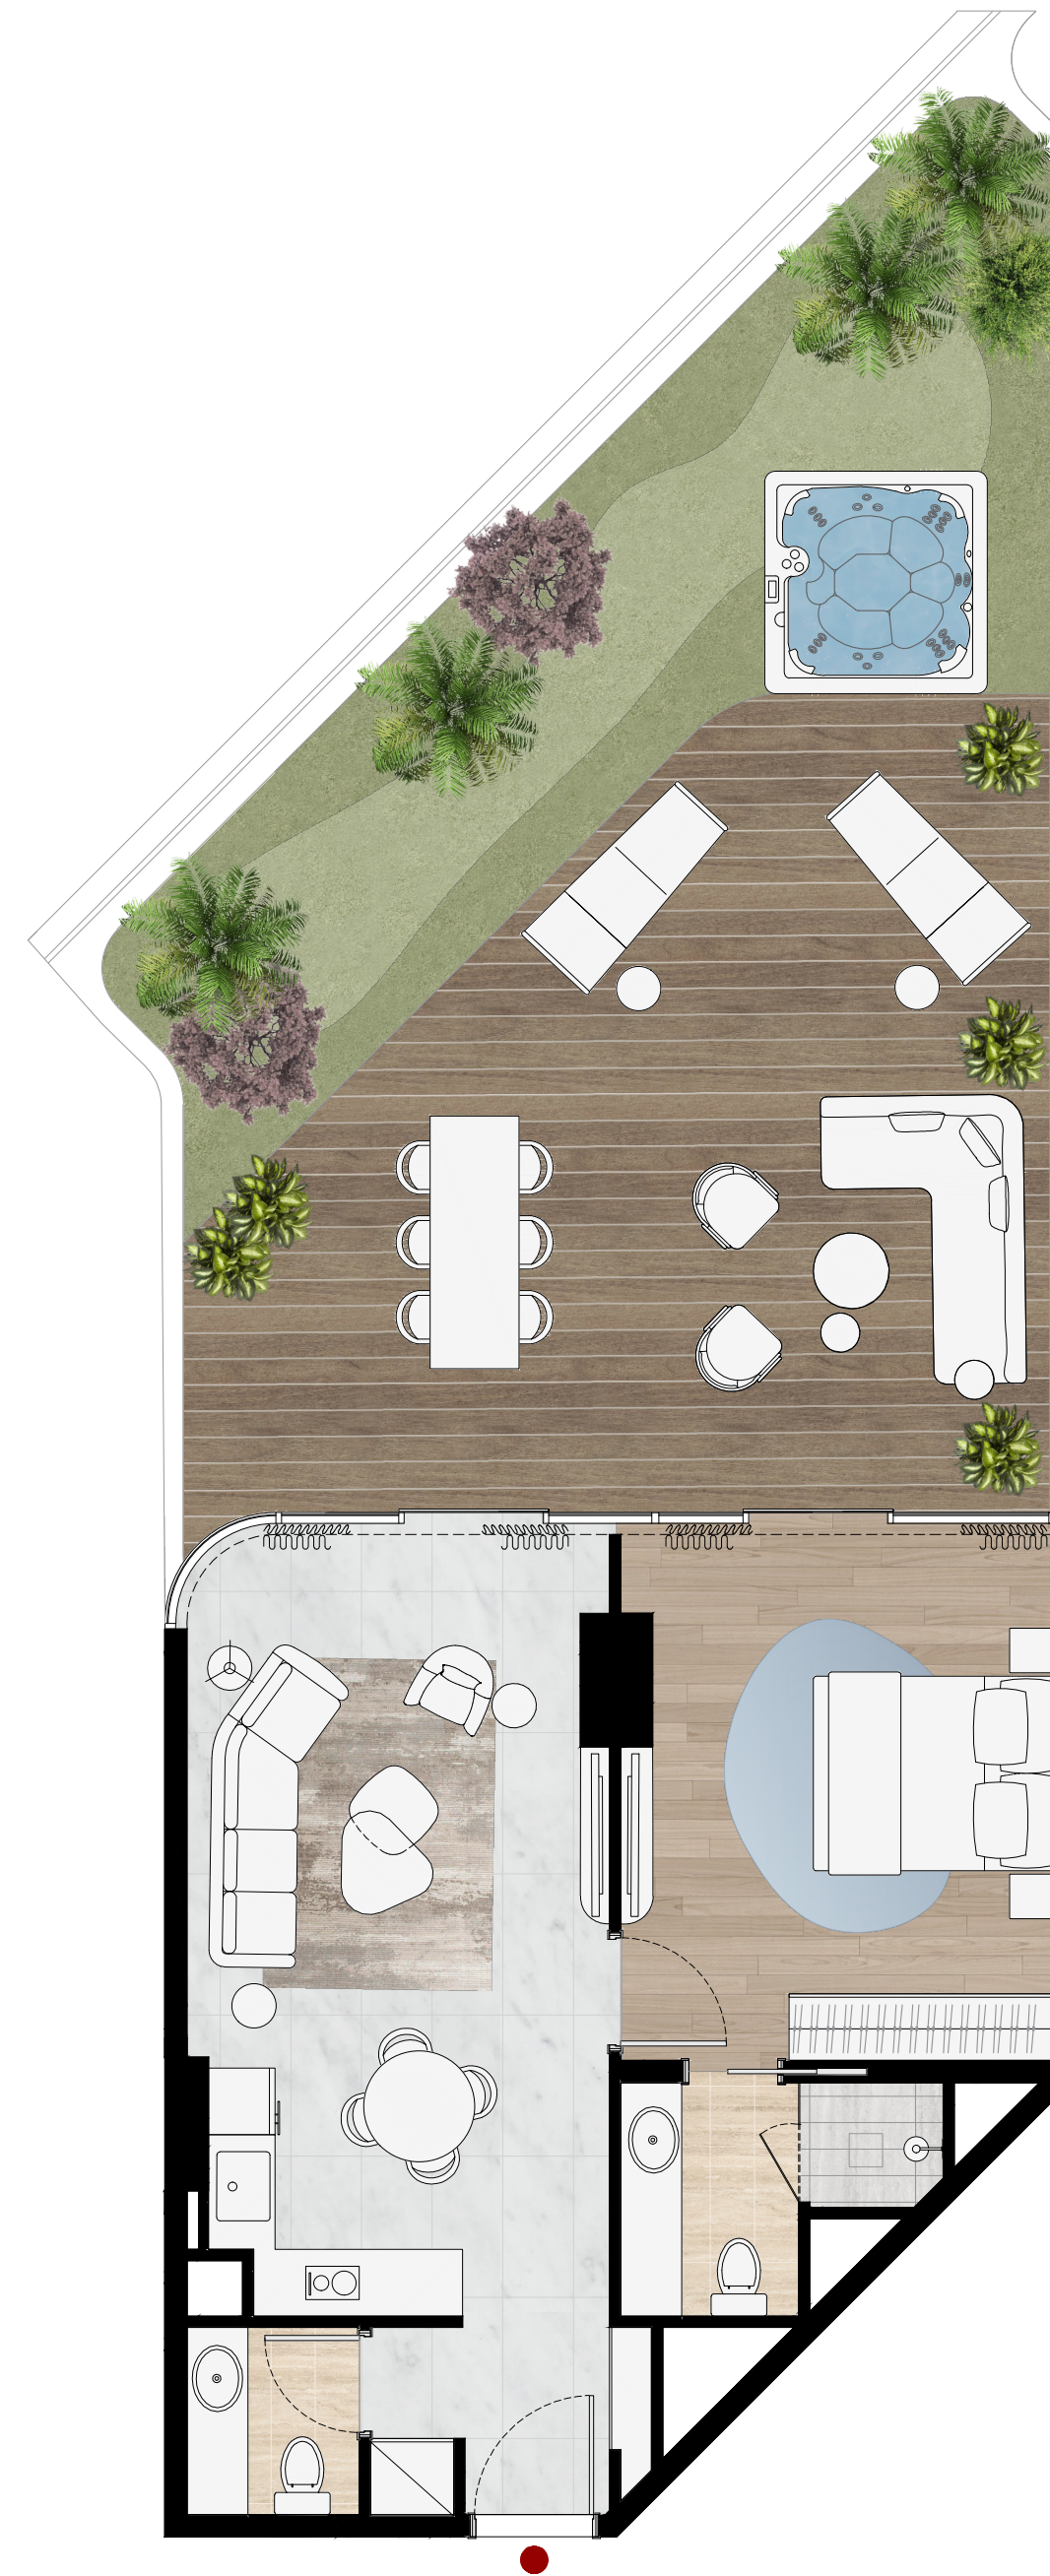

SUNSHINE BAY

SOURCE OF FATE

The Bay Collection

Studio

TYPE B

Unit 19

Floor: 1

Suite Area 437 SQ FT

Balcony Area 355 SQ FT

Total Area 792 SQ FT

SUNSHINE BAY

SOURCE OF FATE

The Bay Collection

1 Bedroom

TYPE A

Units 03, 05 and 07

Floor: 1

Suite Area 656 SQ FT

Balcony Area 882 SQ FT

Total Area 1,537 SQ FT

SUNSHINE BAY

SOURCE OF FATE

The Bay Collection

1 Bedroom