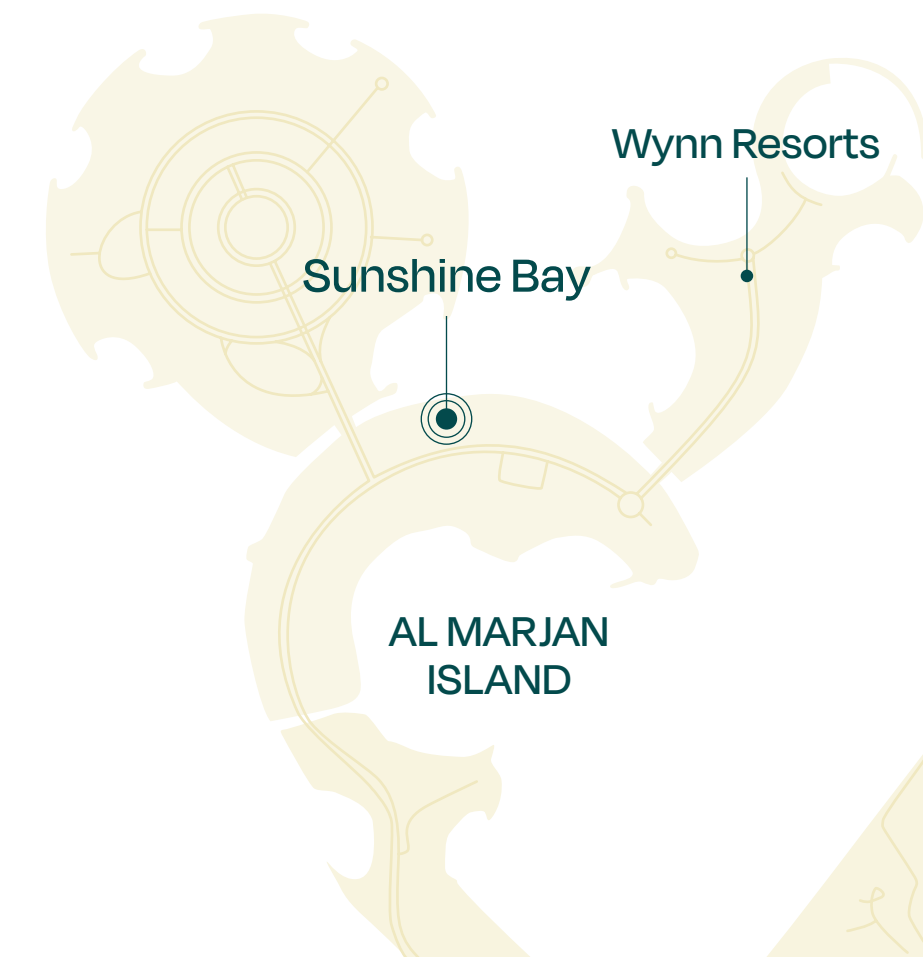

SUNSHINE BAY

SOURCE OF FATE

1 Bedroom

TYPE B
Unit 20

Floor: 2-12

Suite Area	609 SQ FT
Balcony Area	207 SQ FT
Total Area	816 SQ FT

Wynn
RESORTS