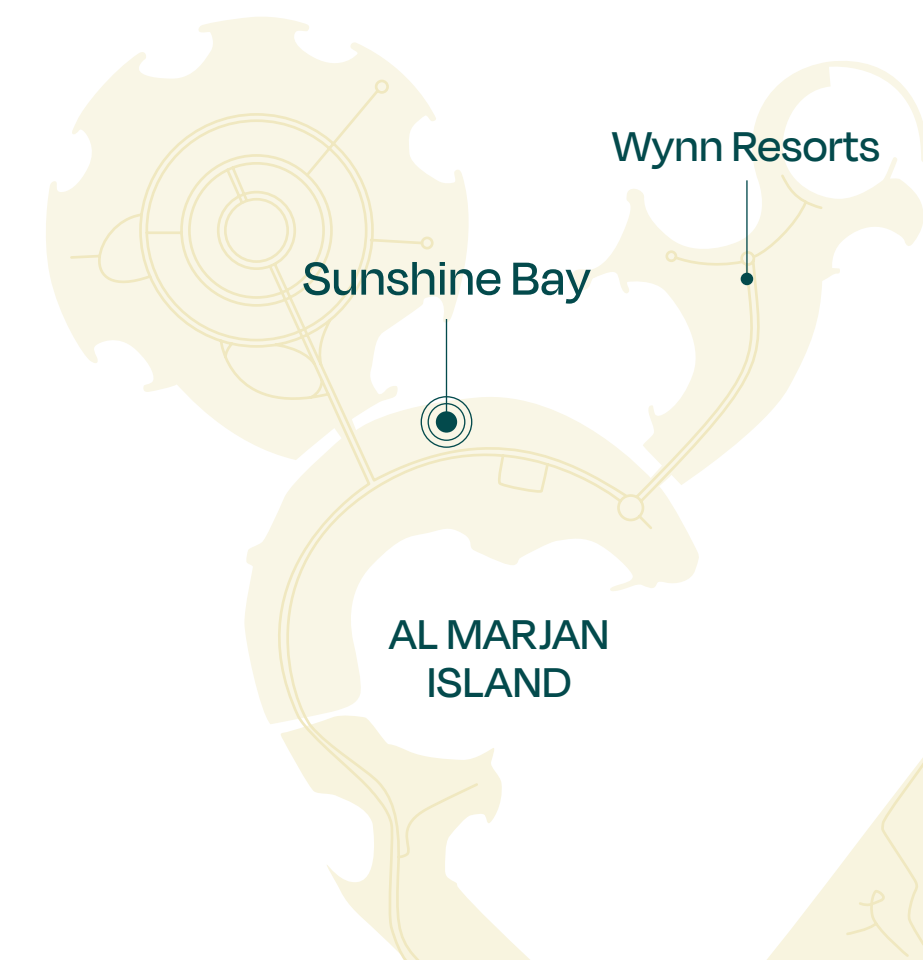

SUNSHINE BAY

SOURCE OF FATE

The Bay Collection

1 Bedroom

TYPE B

Unit 20

Floor: 1

Suite Area 609 SQ FT

Balcony Area 900 SQ FT

Total Area 1,508 SQ FT