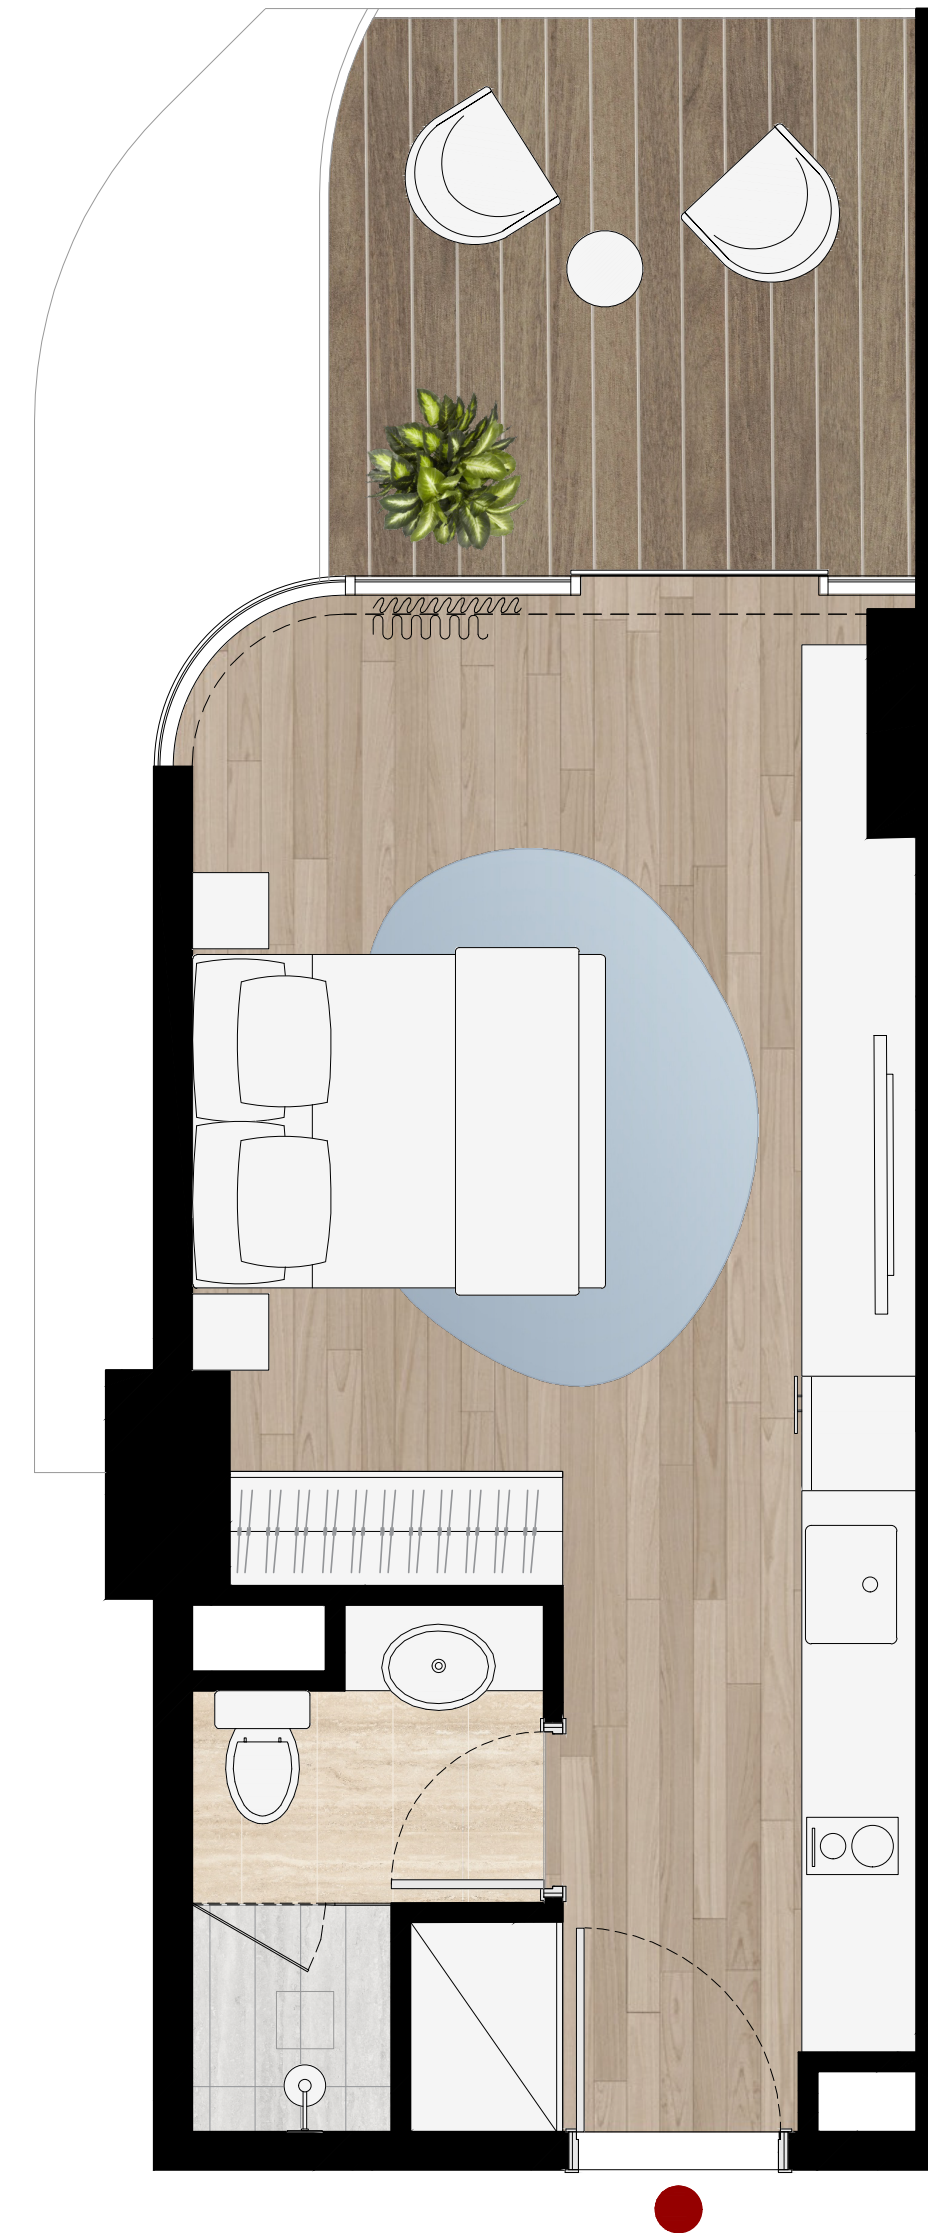

SUNSHINE BAY

FLOOR PLANS

SOURCE OF FATE

PROPERTIES

SUNSHINE BAY

SOURCE OF FATE

Studio

TYPE A
Units 04 and 06

Floor: 2-12

Suite Area	337 SQ FT
Balcony Area	103 SQ FT
Total Area	439 SQ FT

SUNSHINE BAY

SOURCE OF FATE

Studio

TYPE A
Units 15 and 17

Floor: 2-12

Suite Area	337 SQ FT
Balcony Area	103 SQ FT
Total Area	439 SQ FT

SUNSHINE BAY

SOURCE OF FATE

Studio

TYPE B
Unit 02

Floor: 2-12

Suite Area	404 SQ FT
Balcony Area	103 SQ FT
Total Area	507 SQ FT

Wynn
RESORTS

SUNSHINE BAY

SOURCE OF FATE

Studio

TYPE B
Unit 19

Floor: 2-12

Suite Area	404 SQ FT
Balcony Area	103 SQ FT
Total Area	507 SQ FT

SUNSHINE BAY

SOURCE OF FATE

1 Bedroom