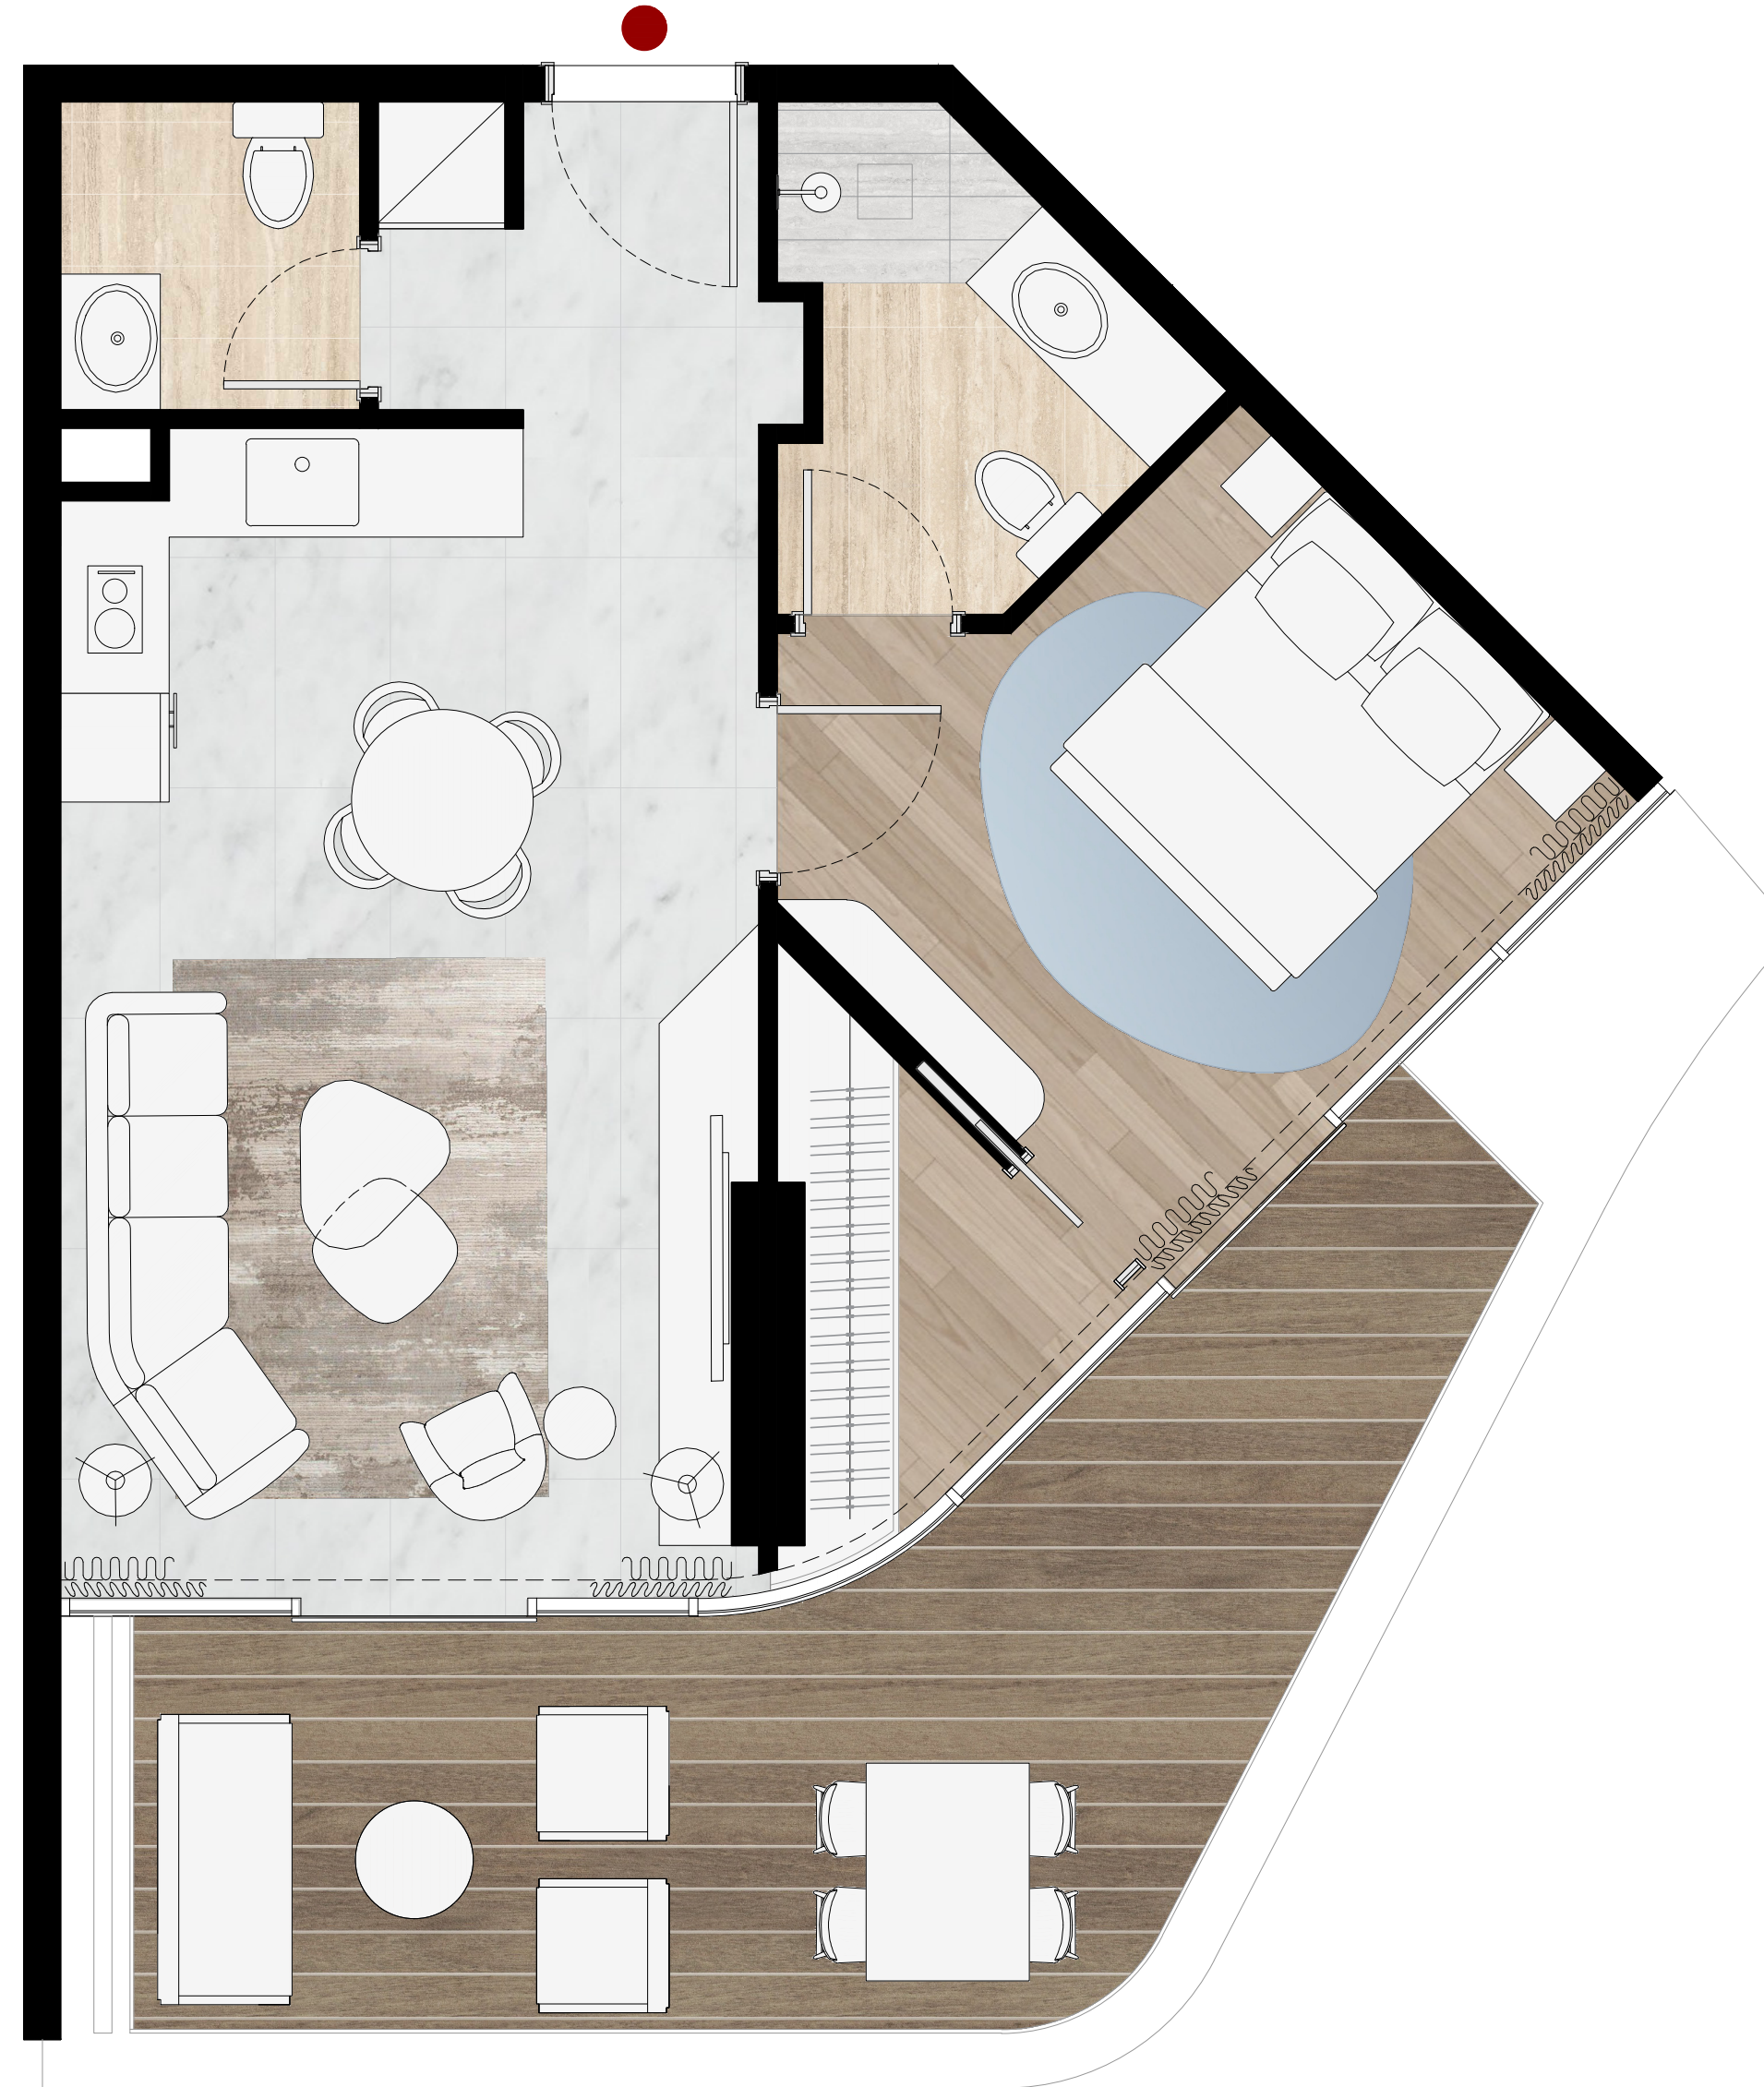

1 Bedroom

TYPE A
Units 14, 16 and 18

Floor: 2-12

Suite Area	589 SQ FT
Balcony Area	202 SQ FT
Total Area	790 SQ FT

SUNSHINE BAY

SOURCE OF FATE

1 Bedroom

TYPE B
Unit 01

Floor: 2-12

Suite Area	609 SQ FT
Balcony Area	207 SQ FT
Total Area	816 SQ FT

Wynn
RESORTS

SUNSHINE BAY

SOURCE OF FATE

1 Bedroom

TYPE B
Unit 20

Floor: 2-12

Suite Area	609 SQ FT
Balcony Area	207 SQ FT
Total Area	816 SQ FT

Wynn
RESORTS

SUNSHINE BAY

SOURCE OF FATE

2 Bedroom

TYPE A
Units 08 and 09

Floor: 2-12

Suite Area	995 SQ FT
Balcony Area	347 SQ FT
Total Area	1,342 SQ FT

SUNSHINE BAY

SOURCE OF FATE

2 Bedroom

TYPE A
Units 12 and 13

Floor: 2-12

Suite Area	995 SQ FT
Balcony Area	347 SQ FT
Total Area	1,342 SQ FT

SUNSHINE BAY

SOURCE OF FATE