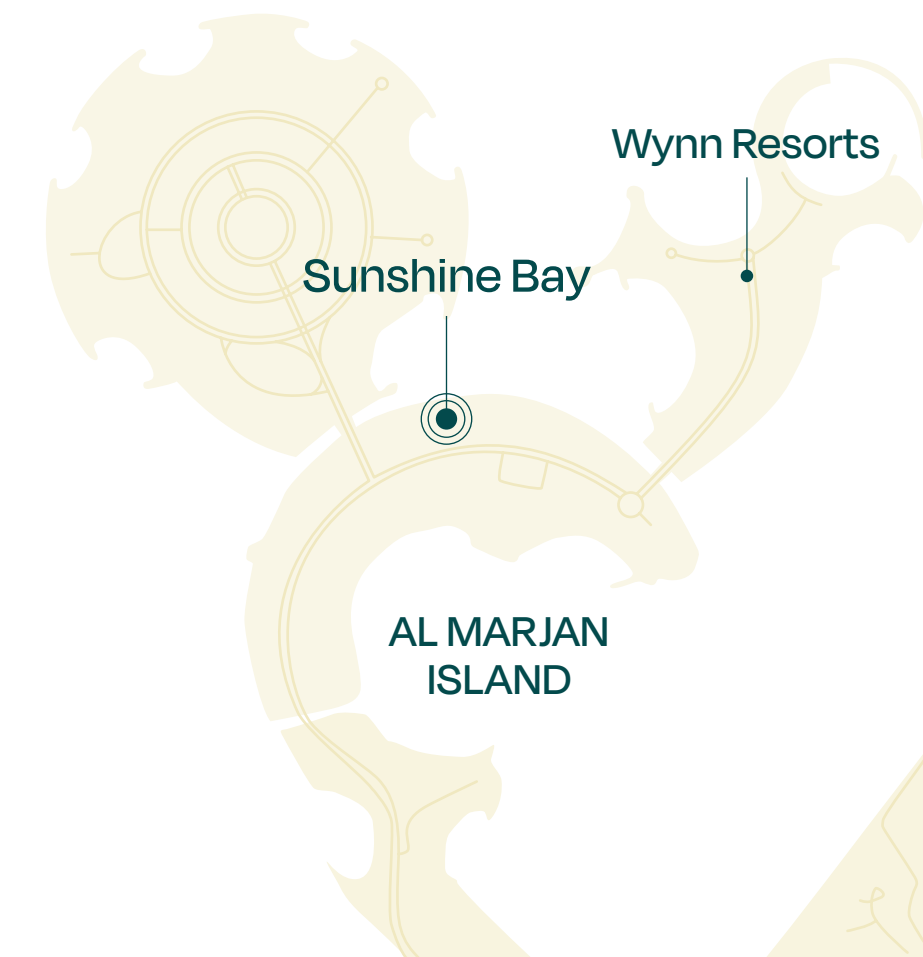

Suite Area	609 SQ FT
Balcony Area	207 SQ FT
Total Area	816 SQ FT

Wynn
RESORTS

SUNSHINE BAY

SOURCE OF FATE

2 Bedroom

TYPE A
Units 08 and 09

Floor: 2-12

Suite Area	995 SQ FT
Balcony Area	347 SQ FT
Total Area	1,342 SQ FT