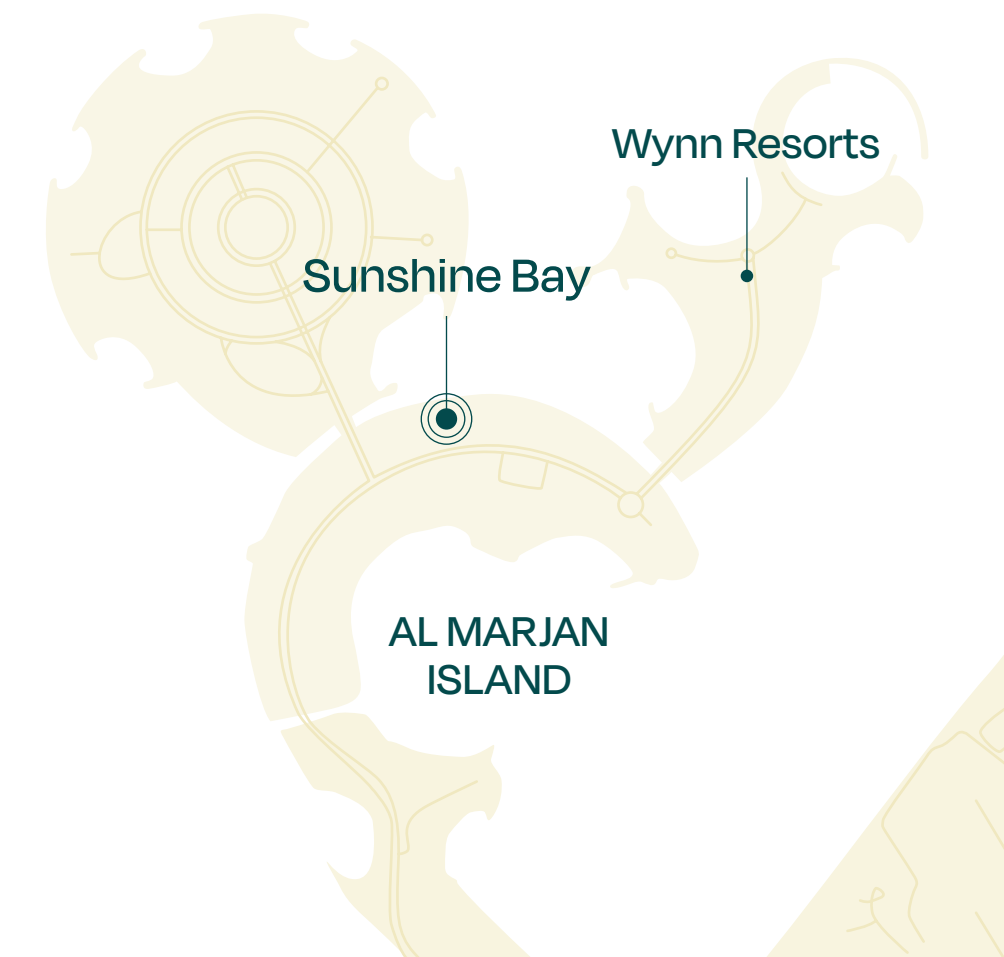

SUNSHINE BAY

SOURCE OF FATE

The Bay Collection

Studio

TYPE A

Units 04 and 06

Floor: 1

Suite Area 372 SQ FT

Balcony Area 353 SQ FT

Total Area 724 SQ FT