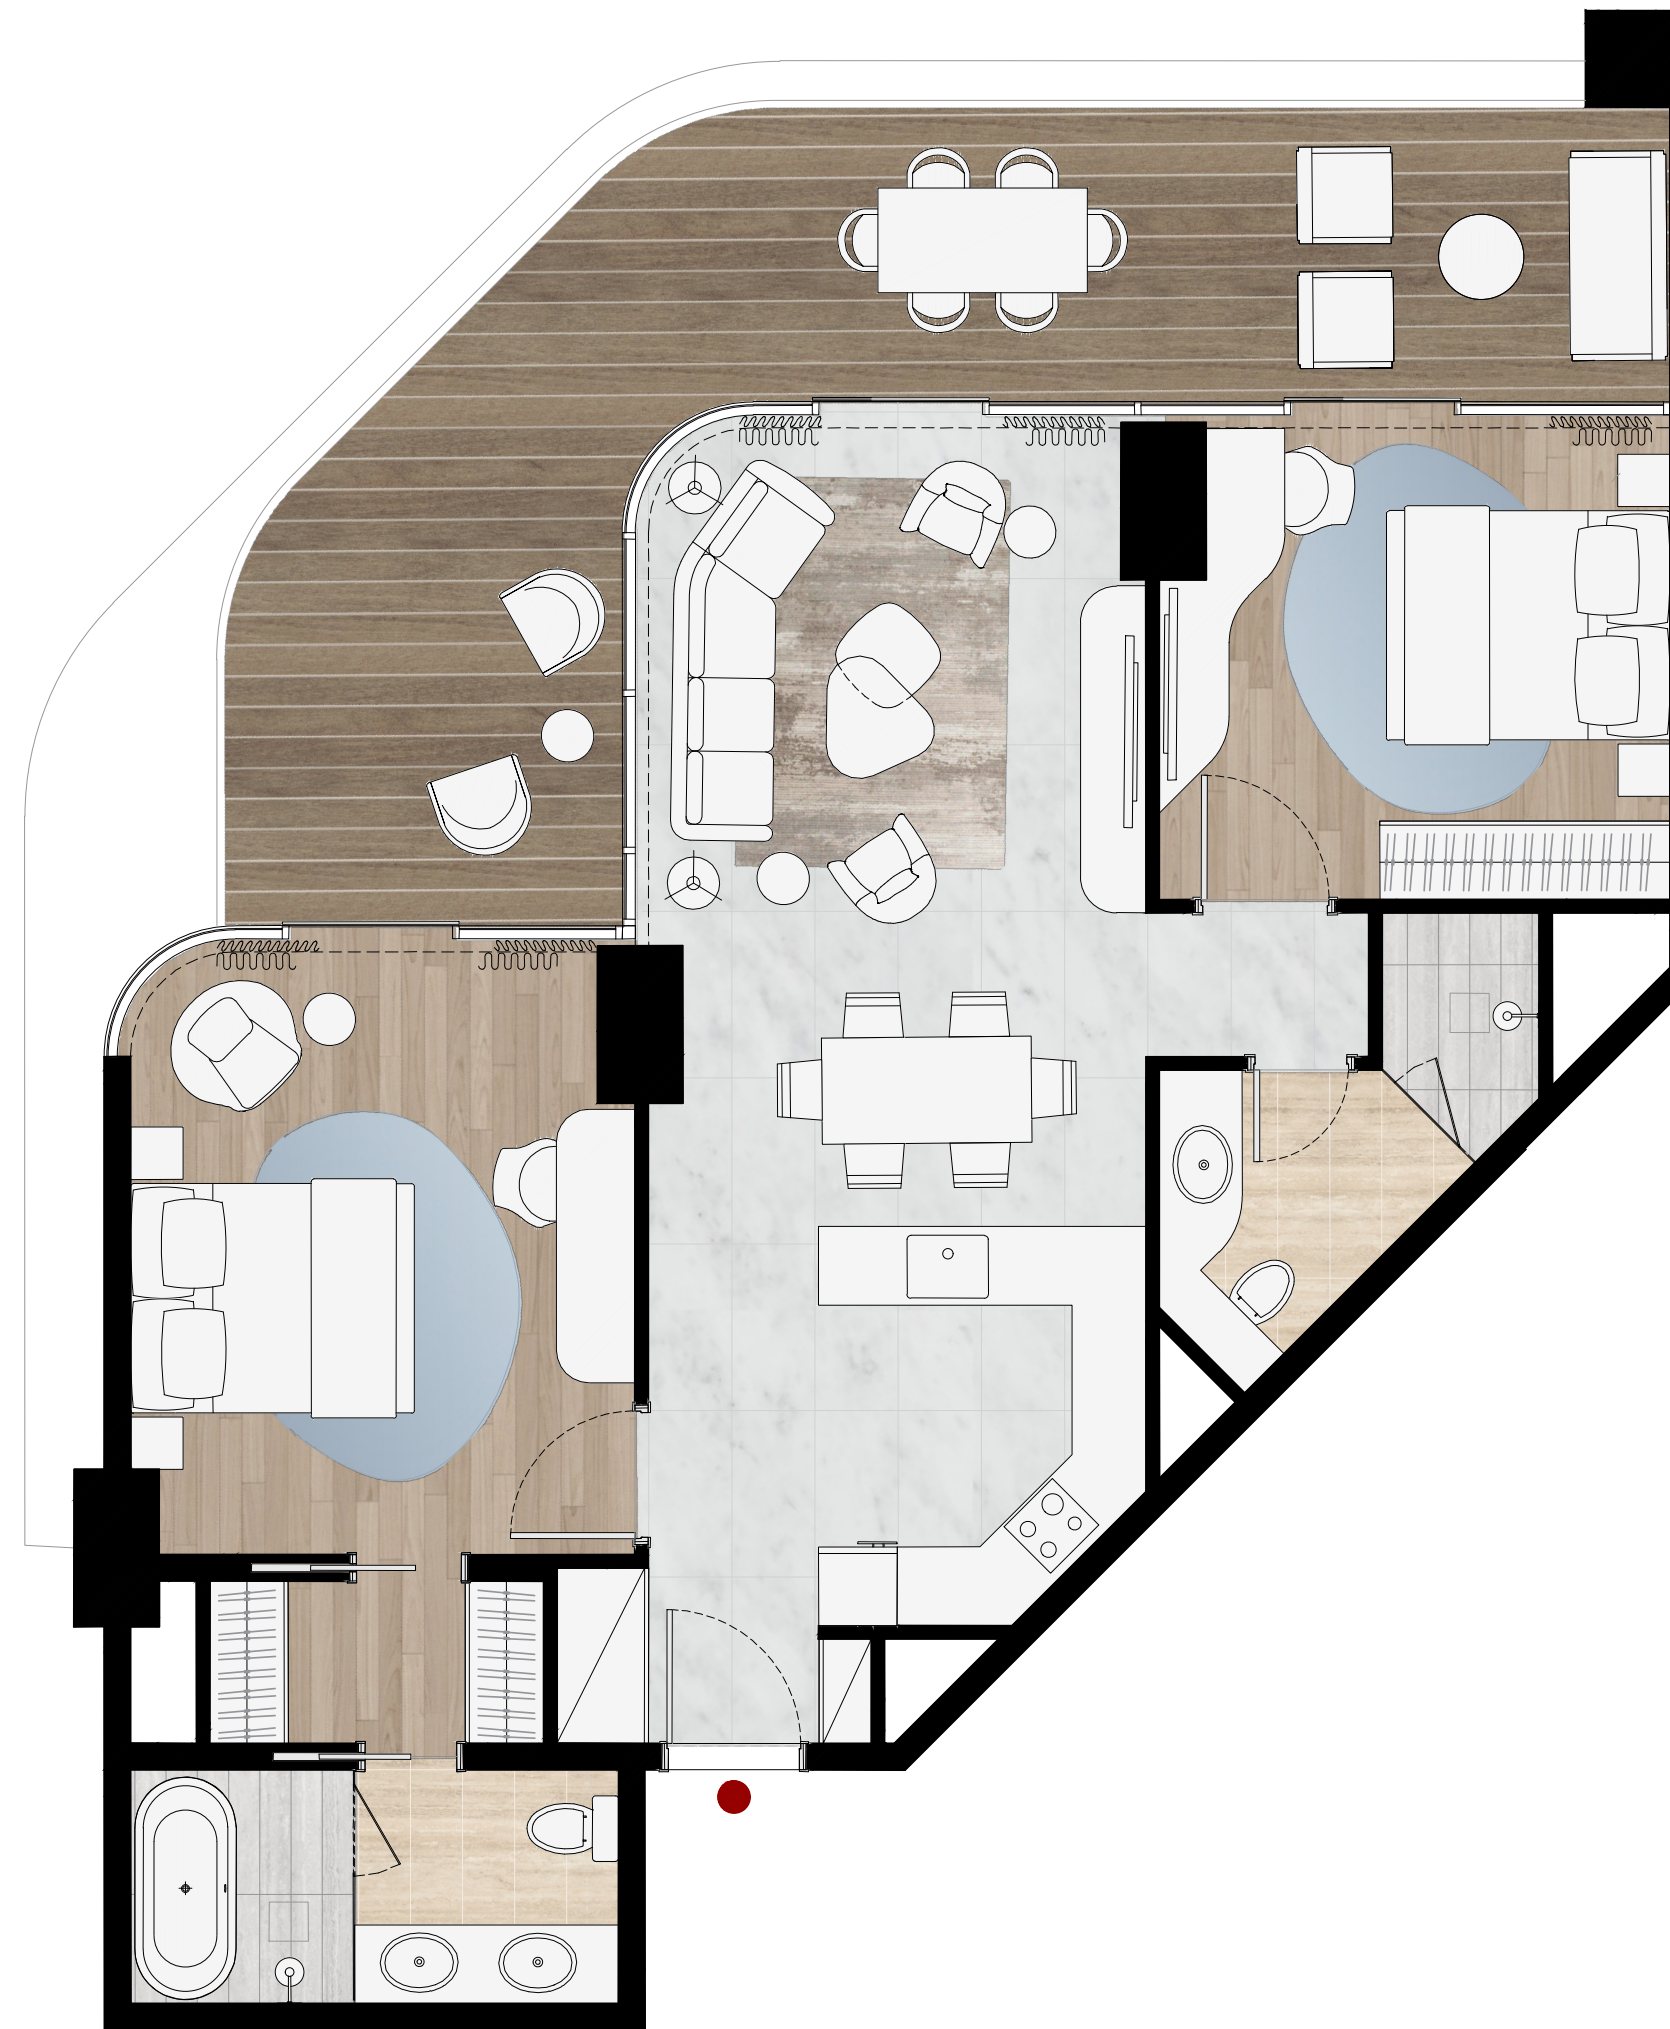

Floor: 2-12

Suite Area	609 SQ FT
Balcony Area	207 SQ FT
Total Area	816 SQ FT

Wynn
RESORTS

SUNSHINE BAY

SOURCE OF FATE

1 Bedroom

TYPE B
Unit 20

Floor: 2-12

Suite Area	609 SQ FT
Balcony Area	207 SQ FT
Total Area	816 SQ FT

Wynn
RESORTS

SUNSHINE BAY

SOURCE OF FATE

2 Bedroom

TYPE A
Units 08 and 09

Floor: 2-12

Suite Area	995 SQ FT
Balcony Area	347 SQ FT
Total Area	1,342 SQ FT

SUNSHINE BAY

SOURCE OF FATE

2 Bedroom

TYPE A
Units 12 and 13

Floor: 2-12

Suite Area	995 SQ FT
Balcony Area	347 SQ FT
Total Area	1,342 SQ FT

SUNSHINE BAY

SOURCE OF FATE

2 Bedroom

TYPE B
Unit 10

Floor: 2-12

Suite Area	1,047 SQ FT
Balcony Area	364 SQ FT
Total Area	1,411 SQ FT

SUNSHINE BAY

SOURCE OF FATE

2 Bedroom

TYPE B
Unit 11