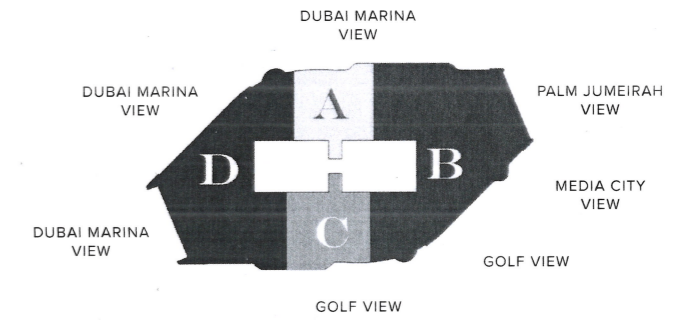

TYPICAL FLOOR PLAN

Unit Mix	
Type	Size Range
Studio	414 - 483 Sq.ft
Studio Plus	551 - 674 Sq.ft
1 Bedroom	779 - 973 Sq.ft
1 Bedroom Plus	942 - 1,010 Sq.ft
2 Bedroom Plus	1,041 - 1,041 Sq.ft
3 Bedroom Plus	1,768 - 1,862 Sq.ft
Total	722 Units