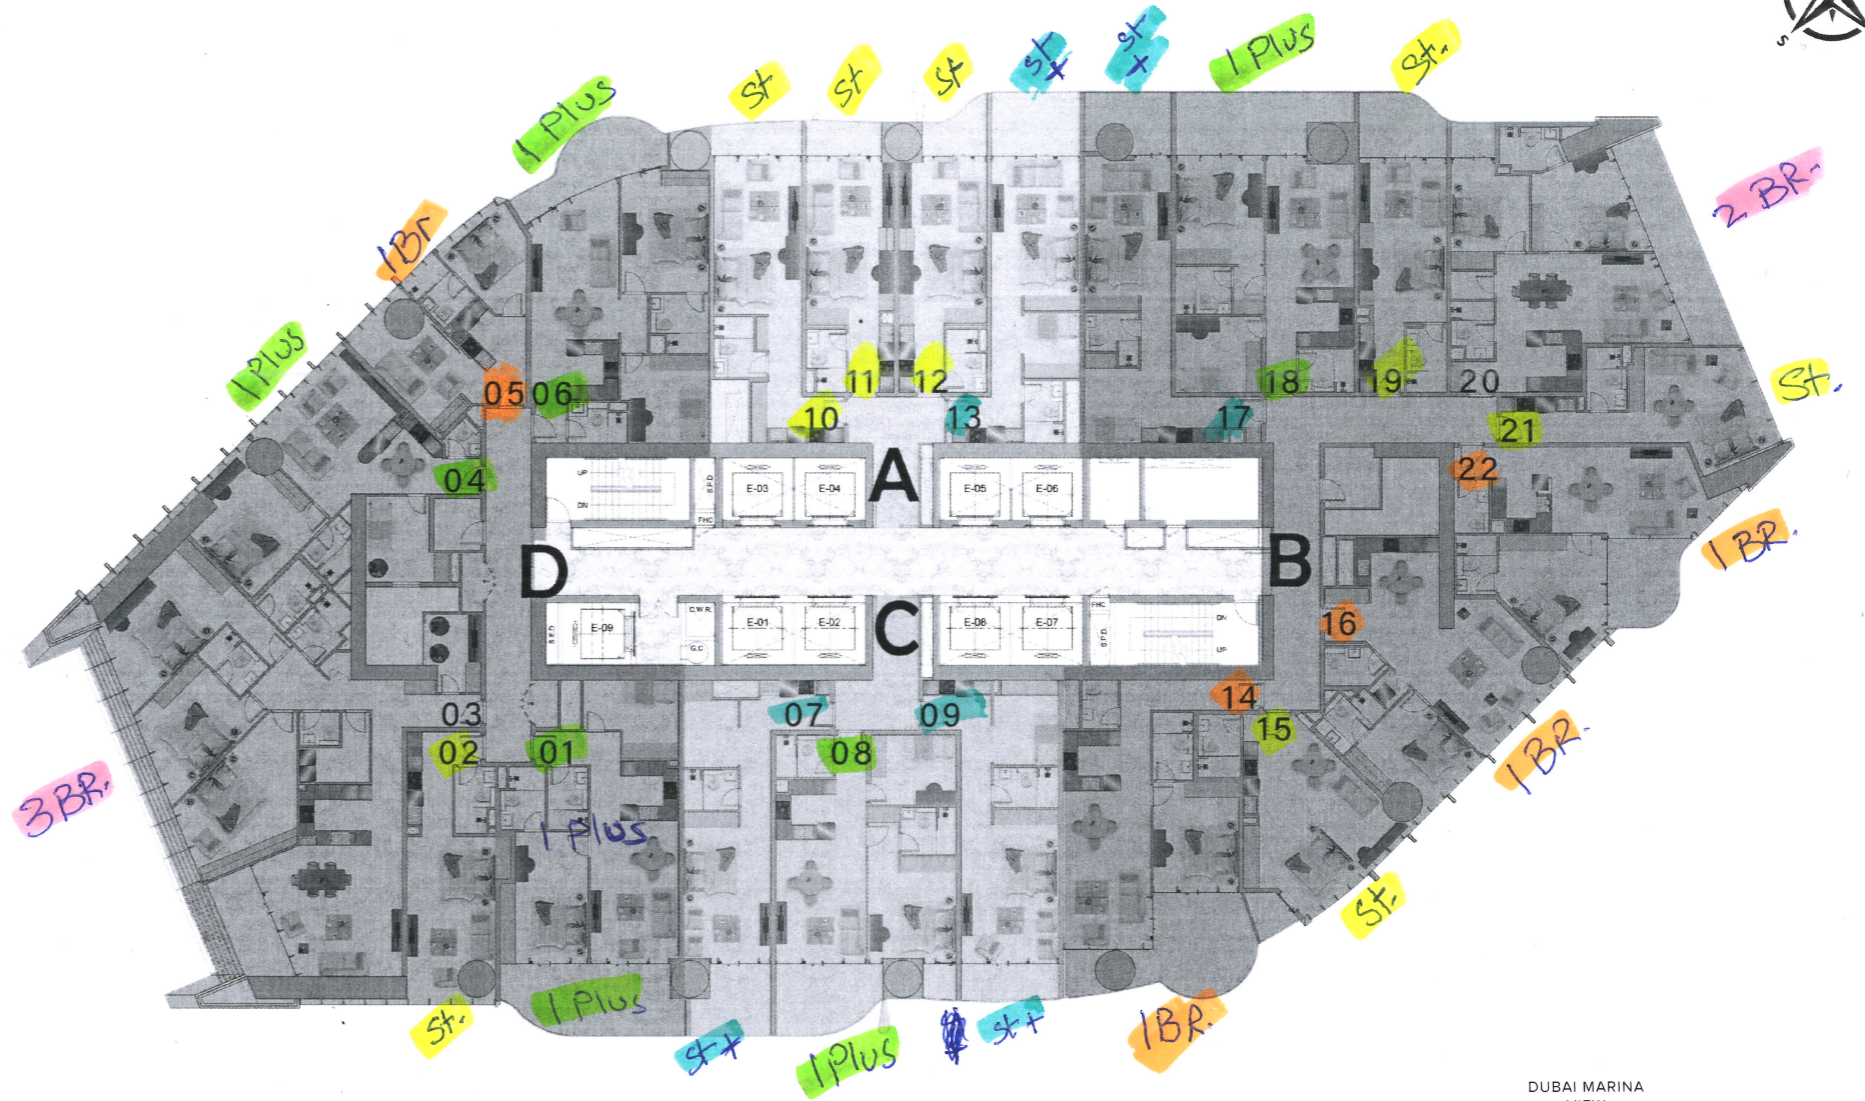

TYPICAL FLOOR PLAN

Unit Mix	
Type	Size Range
Studio	414 - 483 Sq.ft
Studio Plus	551 - 674 Sq.ft
1 Bedroom	779 - 973 Sq.ft
1 Bedroom Plus	942 - 1,010 Sq.ft
2 Bedroom Plus	1,041 - 1,041 Sq.ft
3 Bedroom Plus	1,768 - 1,862 Sq.ft
Total	722 Units