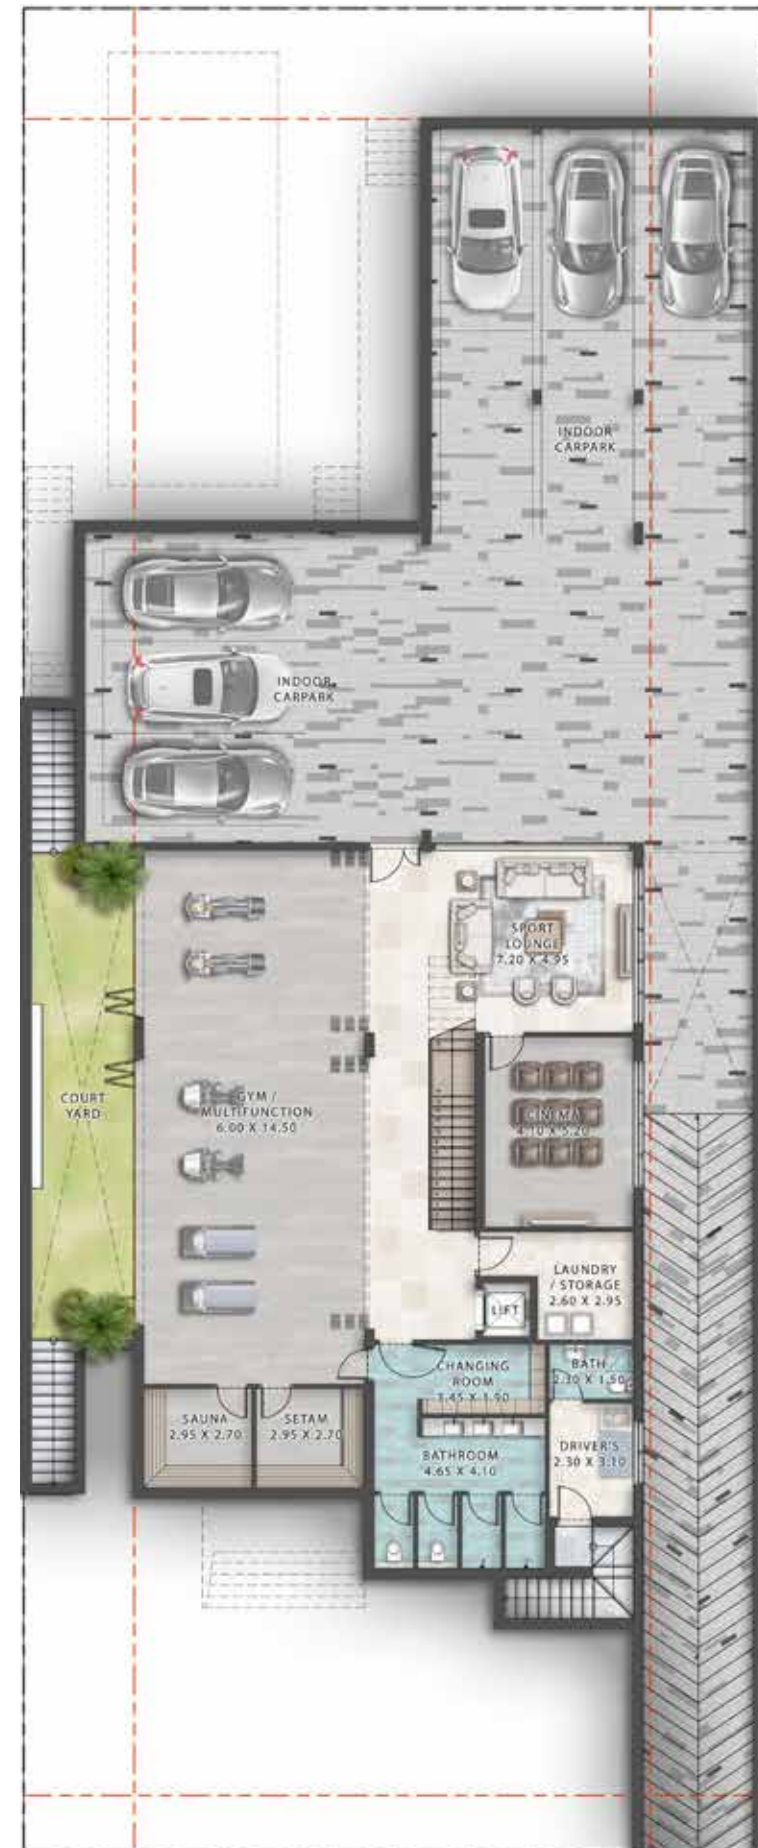

6-BEDROOM LV-55K

SALEABLE AREA:
11,012 SQFT

BASEMENT FLOOR

GROUND FLOOR

FIRST FLOOR

SECOND FLOOR

MOROCCO

6-BEDROOM – LV-55K - FRONT

MOROCCO

DAMAC
Lagoons

6-BEDROOM – LV-55K - BACK

MOROCCO

UNIT TYPES

7-BEDROOM LV-75K

SALEABLE AREA:
17,627 SQFT

BASEMENT FLOOR

GROUND FLOOR

FIRST FLOOR

SECOND FLOOR

MOROCCO

7-BEDROOM – LV-75K - FRONT

MOROCCO

7-BEDROOM – LV-75K - BACK

MOROCCO

UNIT TYPES

6-BEDROOM LV-1000K

SALEABLE AREA:
25,475 SQFT

BASEMENT FLOOR

GROUND FLOOR

FIRST FLOOR

SECOND FLOOR

MOROCCO