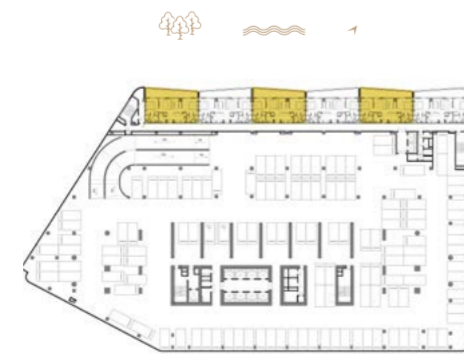

2 BEDROOM TOWNHOUSE

TYPE A2

LEVELS
P2, P4