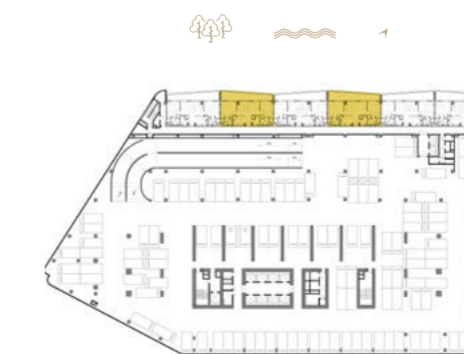

THE
SAPPHIRE
SHEIKH ZAYED ROAD

FLOOR PLANS
TOWNHOUSE

2 BEDROOM TOWNHOUSE

TYPE AI

LEVELS
P1,P3

2 BEDROOM TOWNHOUSE

TYPE AIM

LEVELS
P1,P3