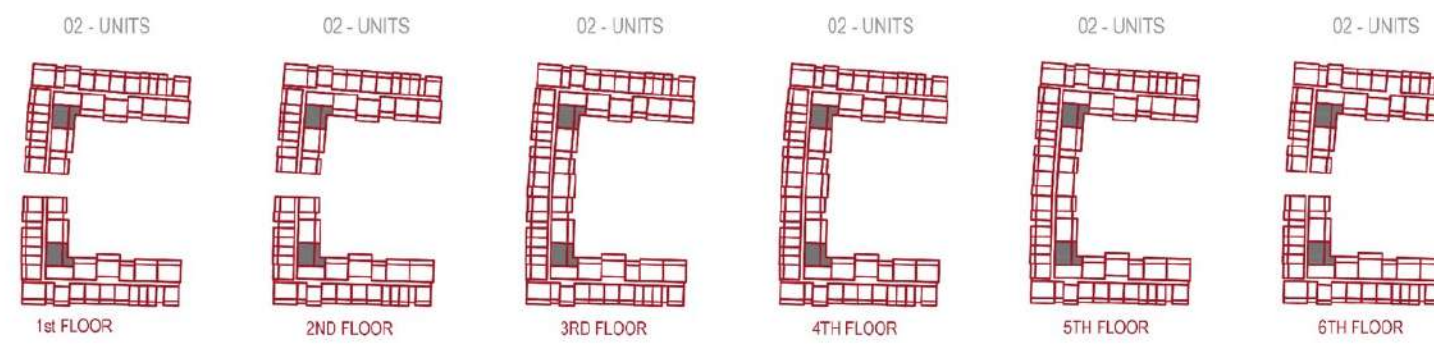

2 Bedroom Type C