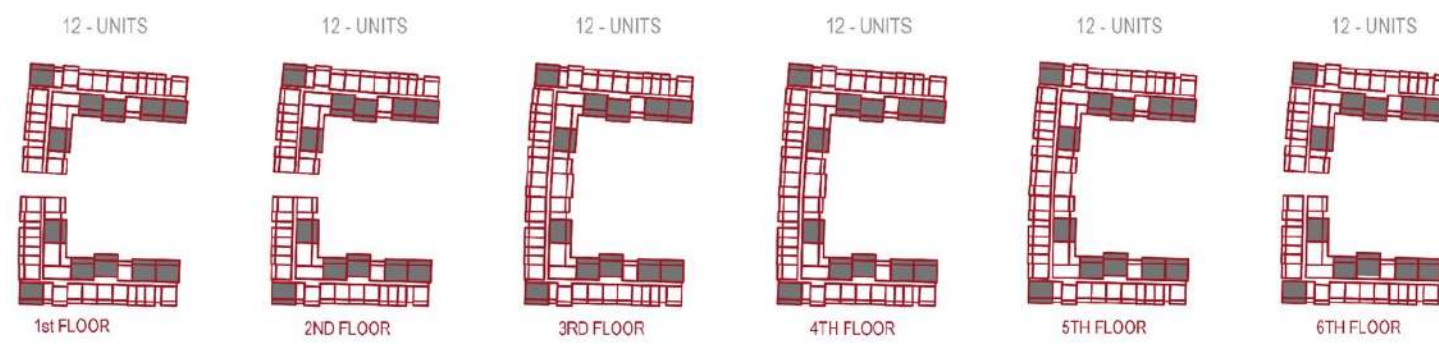

2 Bedroom Type C