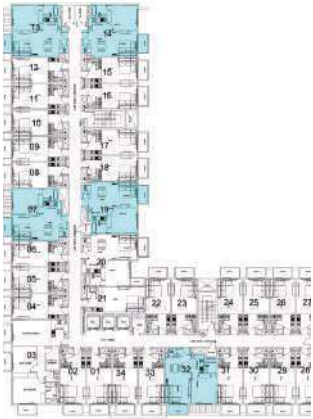

Studio

TYPE 1 - STUDIO UNIT

TYPICAL FLOOR PLAN

FIRST FLOOR KEY PLAN

TOTAL AREA RANGE

390.01 - 396.22 SQ. FT.

TYPICAL FLOORS FLAT NOS

01, 02, 04, 05, 06, 08, 09, 10, 11, 12,
15, 16, 17, 18, 22, 23, 24, 25, 26, 27,
28, 29, 30, 31, 33, 34

FIRST FLOOR FLAT NOS

01, 02, 04, 05, 06, 08, 09, 10, 11,
12, 15, 16, 17, 21, 22, 23, 24, 25,
26, 27, 28, 29, 31, 32

ELZ

Studio

TYPE 2 - STUDIO UNIT

TYPICAL FLOOR PLAN

FIRST FLOOR KEY PLAN

TOTAL AREA RANGE
425.06 - 425.51 SQ. FT.

TYPICAL FLOORS FLAT NOS
21

FIRST FLOOR FLAT NOS
20

ELZ

1 BR

TYPE 1 - 1 BR UNIT

TYPICAL FLOOR PLAN

FIRST FLOOR KEY PLAN

TOTAL AREA RANGE

690.29 - 693.78 SQ. FT.

TYPICAL FLOORS FLAT NOS

07, 13, 14, 19, 32

FIRST FLOOR FLAT NOS

07, 13, 14, 18, 30

ELZ

1 BR

TYPE 2 - 1 BR UNIT