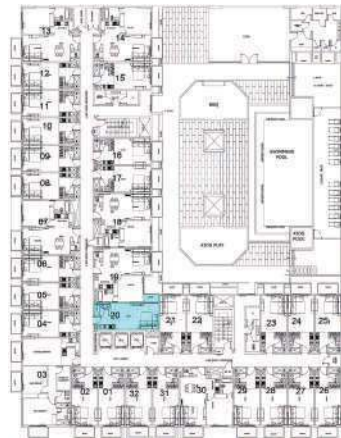

Studio

TYPE 1 - STUDIO UNIT

TYPICAL FLOOR PLAN

FIRST FLOOR KEY PLAN

TOTAL AREA RANGE

390.01 - 396.22 SQ. FT.

TYPICAL FLOORS FLAT NOS

01, 02, 04, 05, 06, 08, 09, 10, 11, 12,
15, 16, 17, 18, 22, 23, 24, 25, 26, 27,
28, 29, 30, 31, 33, 34

FIRST FLOOR FLAT NOS

01, 02, 04, 05, 06, 08, 09, 10, 11,
12, 15, 16, 17, 21, 22, 23, 24, 25,
26, 27, 28, 29, 31, 32

ELZ

Studio

TYPE 2 - STUDIO UNIT

TYPICAL FLOOR PLAN

FIRST FLOOR KEY PLAN

TOTAL AREA RANGE
425.06 - 425.51 SQ. FT.

TYPICAL FLOORS FLAT NOS
21

FIRST FLOOR FLAT NOS
20

ELZ

1 BR

TYPE 1 - 1 BR UNIT

TYPICAL FLOOR PLAN

FIRST FLOOR KEY PLAN

TOTAL AREA RANGE

TYPICAL FLOOR PLAN

FIRST FLOOR KEY PLAN

TOTAL AREA RANGE
682.97 - 683.97 SQ. FT.

TYPICAL FLOORS FLAT NOS
20

FIRST FLOOR FLAT NOS
19

ELZ

2 BR

TYPE 2 - 2 BR UNIT