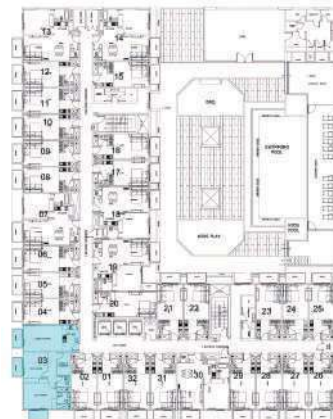

Studio

TYPE 1 - STUDIO UNIT

TYPICAL FLOOR PLAN

FIRST FLOOR KEY PLAN

TOTAL AREA RANGE

390.01 - 396.22 SQ. FT.

TYPICAL FLOORS FLAT NOS

01, 02, 04, 05, 06, 08, 09, 10, 11, 12,
15, 16, 17, 18, 22, 23, 24, 25, 26, 27,
28, 29, 30, 31, 33, 34

FIRST FLOOR FLAT NOS

01, 02, 04, 05, 06, 08, 09, 10, 11,
12, 15, 16, 17, 21, 22, 23, 24, 25,
26, 27, 28, 29, 31, 32

ELZ

Studio

TYPE 2 - STUDIO UNIT

TYPICAL FLOOR PLAN

FIRST FLOOR KEY PLAN

TOTAL AREA RANGE
425.06 - 425.51 SQ. FT.

TYPICAL FLOOR PLAN

FIRST FLOOR KEY PLAN

TOTAL AREA RANGE
682.97 - 683.97 SQ. FT.

TYPICAL FLOORS FLAT NOS
20

FIRST FLOOR FLAT NOS
19

ELZ

2 BR

TYPE 2 - 2 BR UNIT

TYPICAL FLOOR PLAN

FIRST FLOOR KEY PLAN

TOTAL AREA RANGE

1145.92 - 1150.73 SQ. FT.

TYPICAL FLOORS FLAT NOS

03

FIRST FLOOR FLAT NOS

03