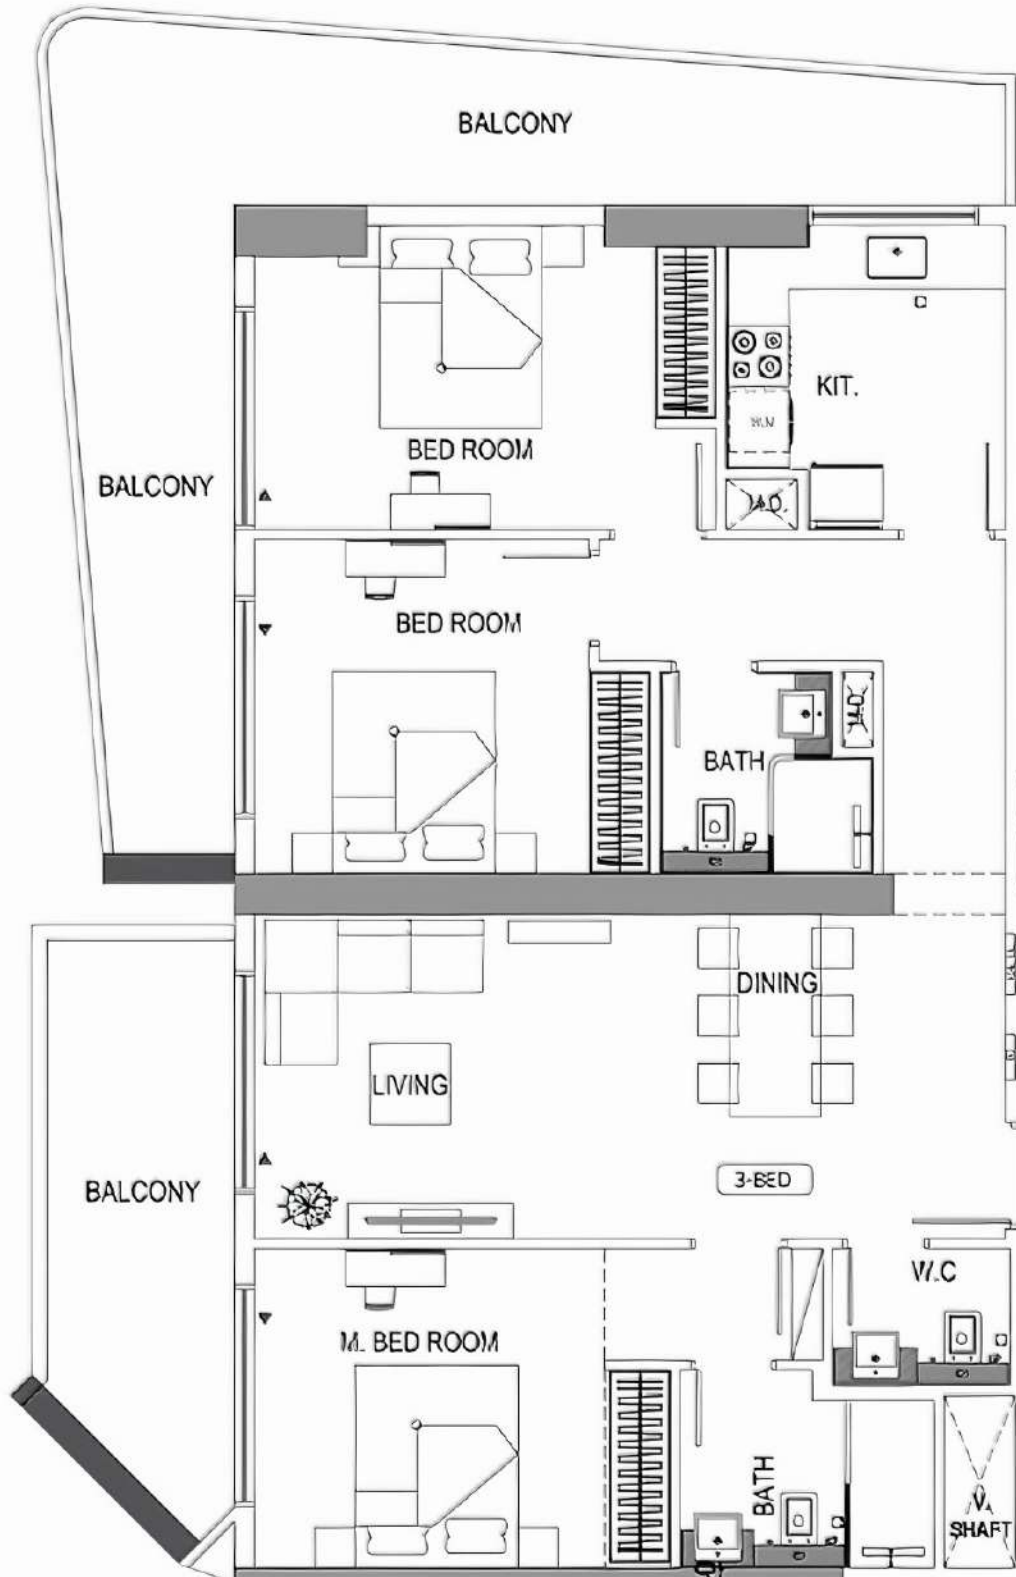

BINGHATTI LUNA

@JUMEIRAH VILLAGE CIRCLE

BINGHATTI
بن غاطي

1 Bedroom

2 Bedroom

3 Bedroom

1-BED	2-BED	3-BED	TOTAL
10	2	0	12

Apartments (no. 4) adaptable to meet the accessibility needs as per DMC

BINGHATTI LUNA

FIRST FLOOR PLAN

1-BED	2-BED	3-BED	TOTAL
10	2	1	13

Apartment (no. 4) adaptable to meet the accessibility needs as per DBC

BINGHATTI LUNA

TYPICAL FLOOR PLAN

Typical Floor Plan