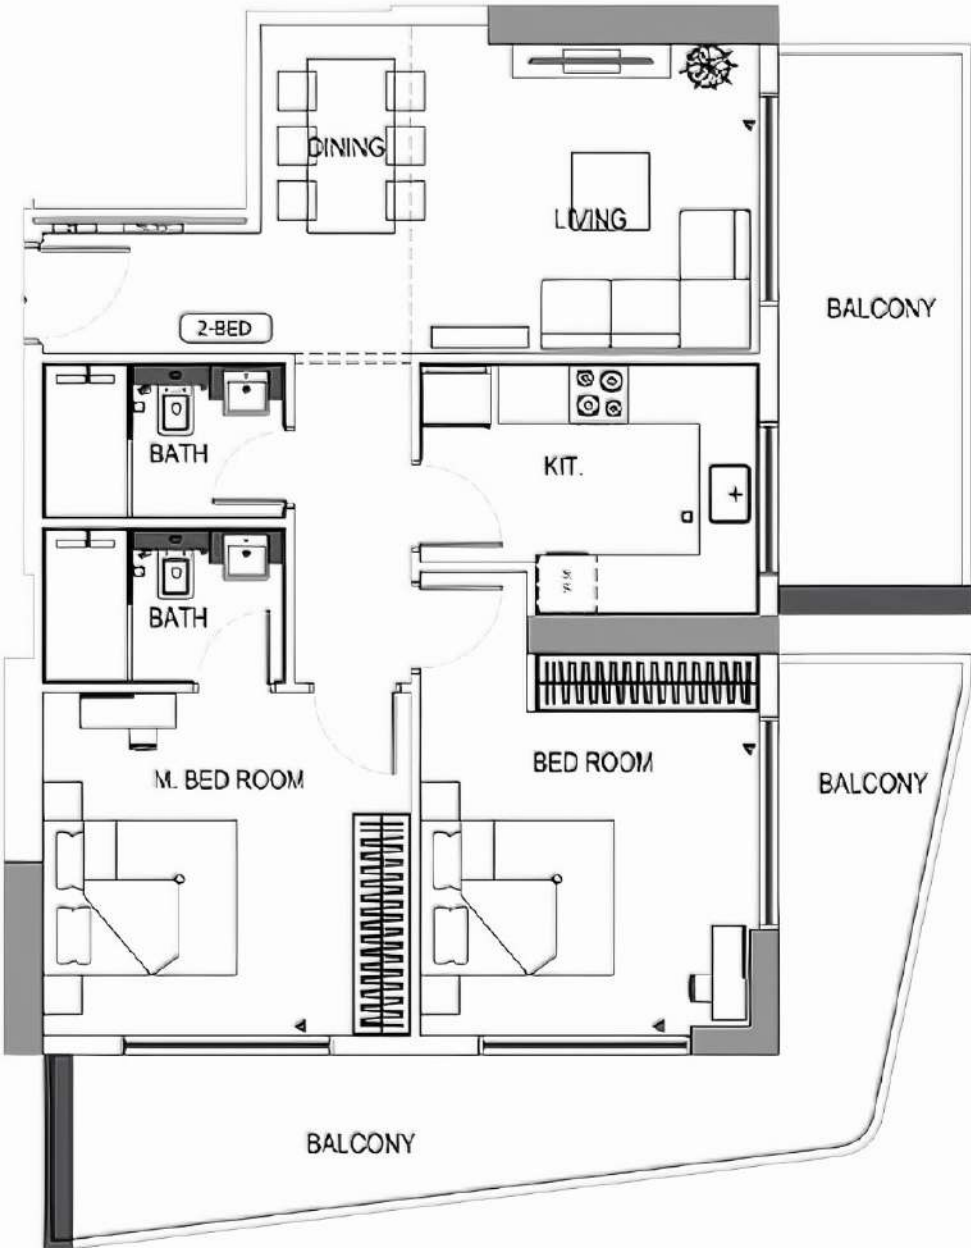

BINGHATTI LUNA

@JUMEIRAH VILLAGE CIRCLE

BINGHATTI
بن غاطي

1 Bedroom

2 Bedroom

3 Bedroom

1-BED	2-BED	3-BED	TOTAL
10	2	0	12

Apartments (no. 4) adaptable to meet the accessibility needs as per DMC

BINGHATTI LUNA

FIRST FLOOR PLAN

1-BED	2-BED	3-BED	TOTAL
10	2	1	13

Apartment (no. 4) adaptable to meet the accessibility needs as per DBC

BINGHATTI LUNA

TYPICAL FLOOR PLAN

Typical Floor Plan