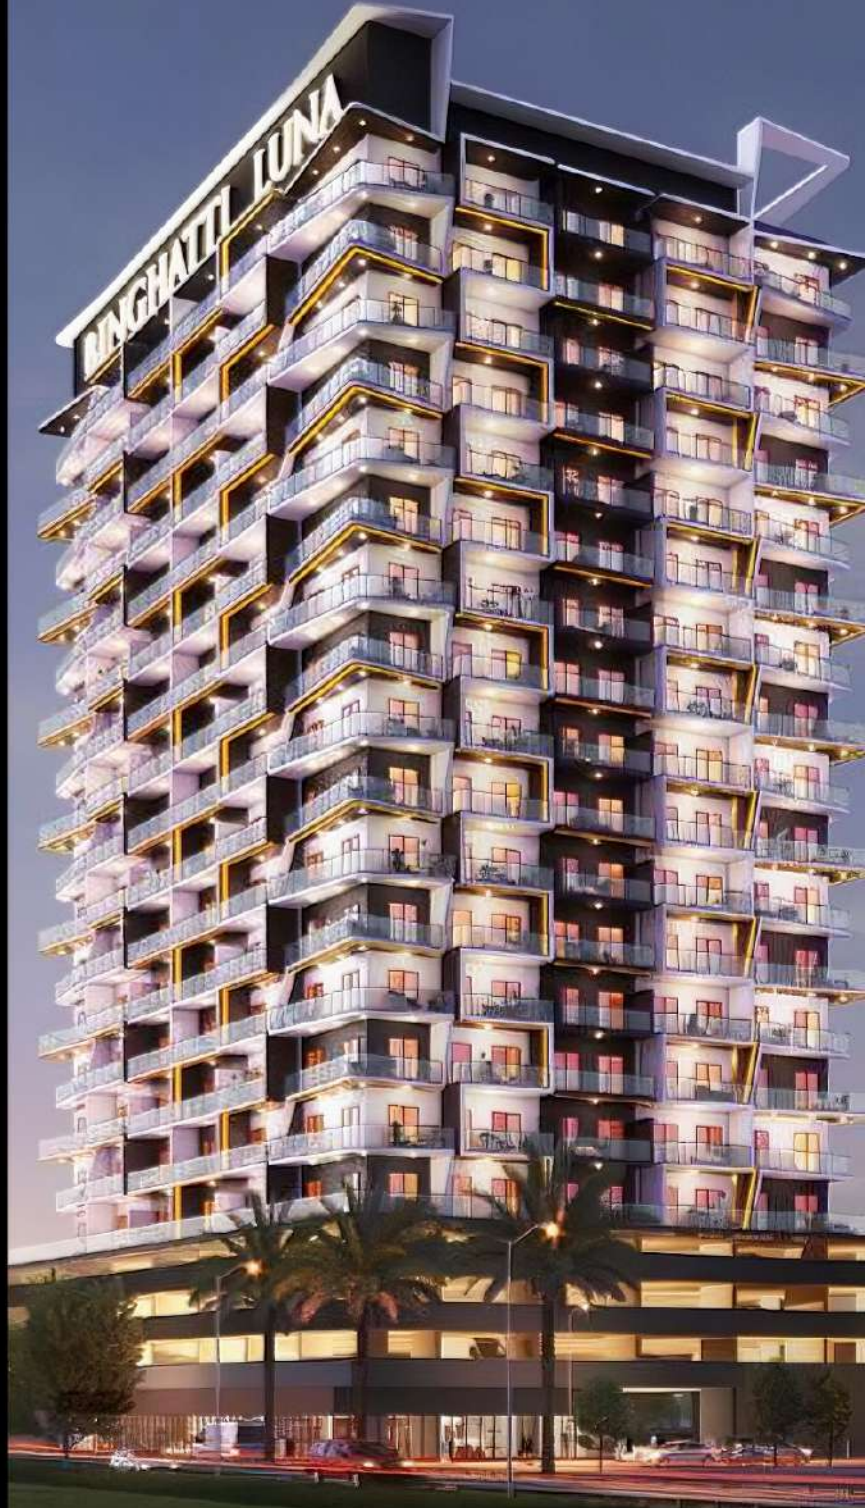

BINGHATTI LUNA

@JUMEIRAH VILLAGE CIRCLE

BINGHATTI
بن غاطي

1 Bedroom

2 Bedroom

3 Bedroom

1-BED	2-BED	3-BED	TOTAL
10	2	0	12

Apartments (no. 4) adaptable to meet the accessibility needs as per DMC