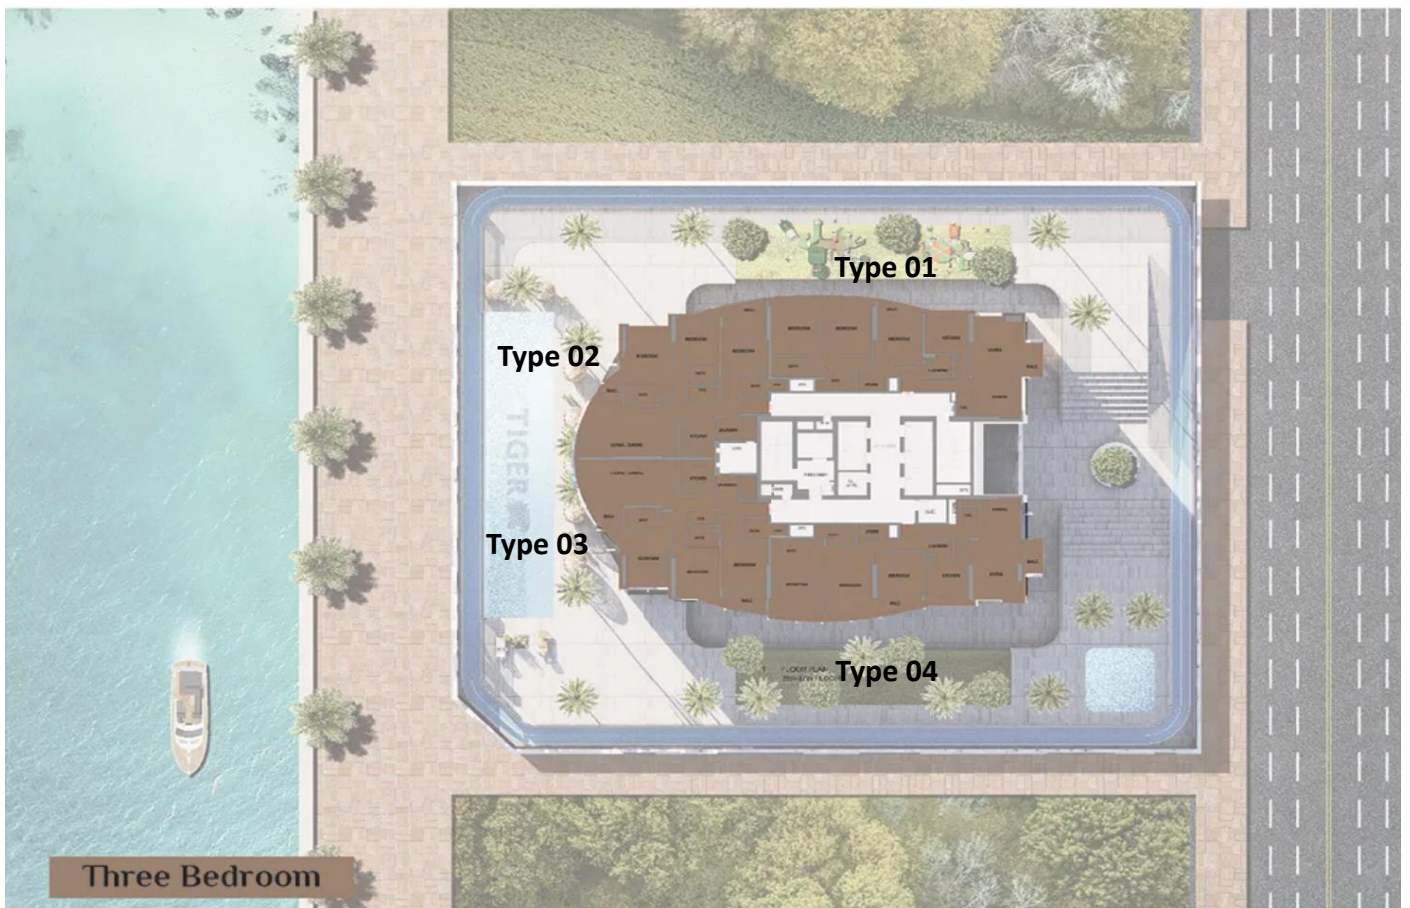

RENAD TOWER  
The Shining Pearl of The Island

Floorplans : Renad Tower, Abu Dhabi

One Bedroom: Floors 1<sup>st</sup> – 13<sup>th</sup> / 15<sup>th</sup>-27<sup>th</sup> / 29<sup>th</sup>-35<sup>th</sup>

Type 01 : 727.64sqft

Type 02: 651.22sqft