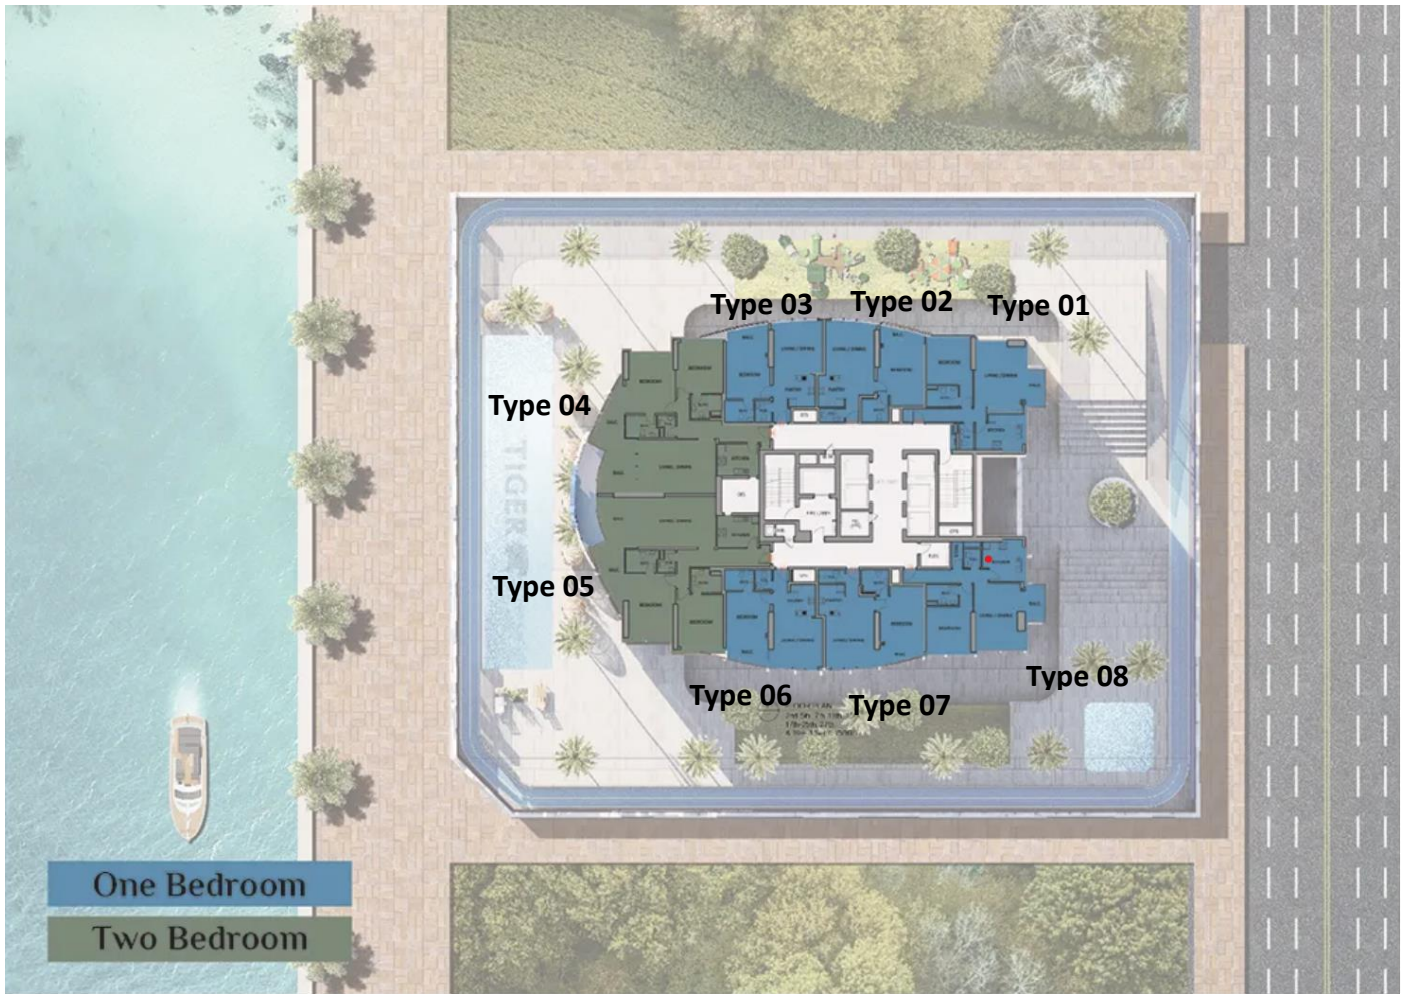

RENAD TOWER  
The Shining Pearl of The Island

Floorplans : Renad Tower, Abu Dhabi

One Bedroom: Floors 1<sup>st</sup> – 13<sup>th</sup> / 15<sup>th</sup>-27<sup>th</sup> / 29<sup>th</sup>-35<sup>th</sup>

Type 01 : 727.64sqft

Type 02: 651.22sqft

## Type 03: 615.48sqft

APARTMENT 3 ( 1 BEDROOM Type 5a )  
 FLOOR NOS. : 2nd - 13th, 15th - 27th, 29th - 32nd