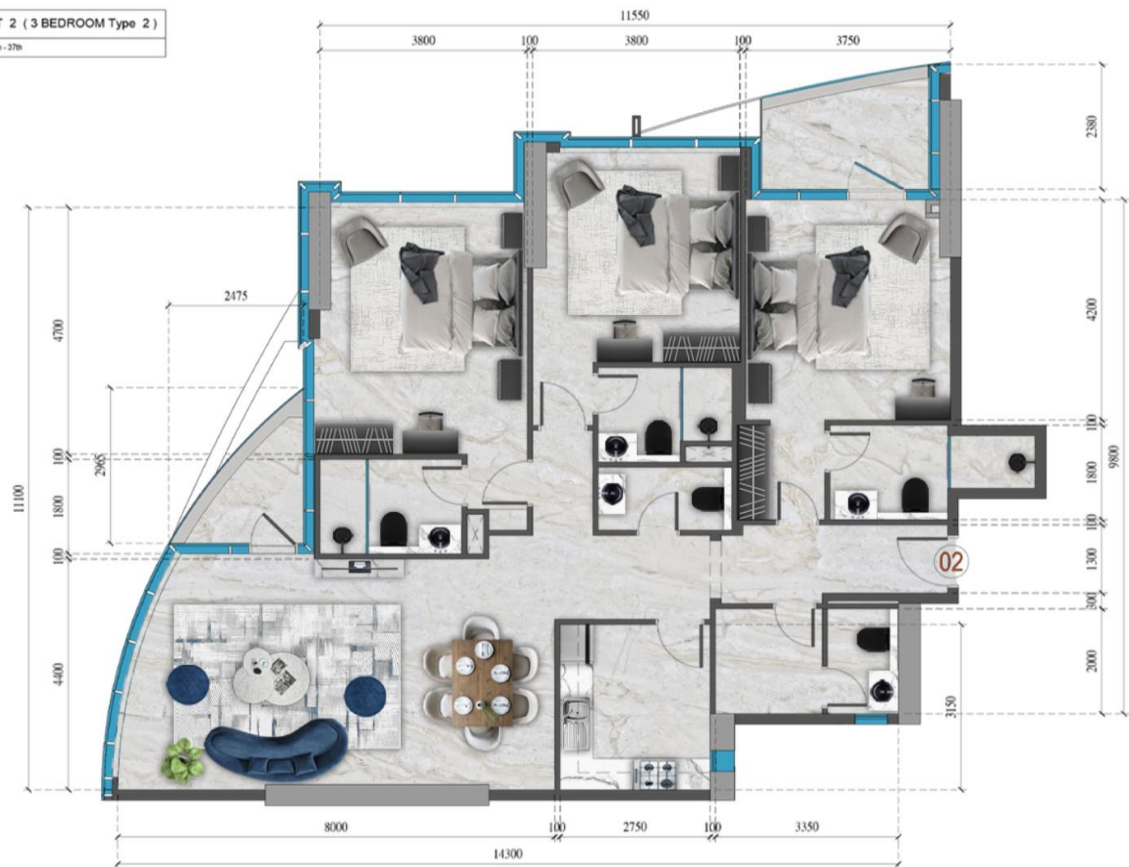

RENAD TOWER  
The Shining Pearl of The Island

Floorplans : Renad Tower, Abu Dhabi

One Bedroom: Floors 1<sup>st</sup> – 13<sup>th</sup> / 15<sup>th</sup>-27<sup>th</sup> / 29<sup>th</sup>-35<sup>th</sup>

Type 03: 1617.6sqft

Type 04: 1641.82sqft