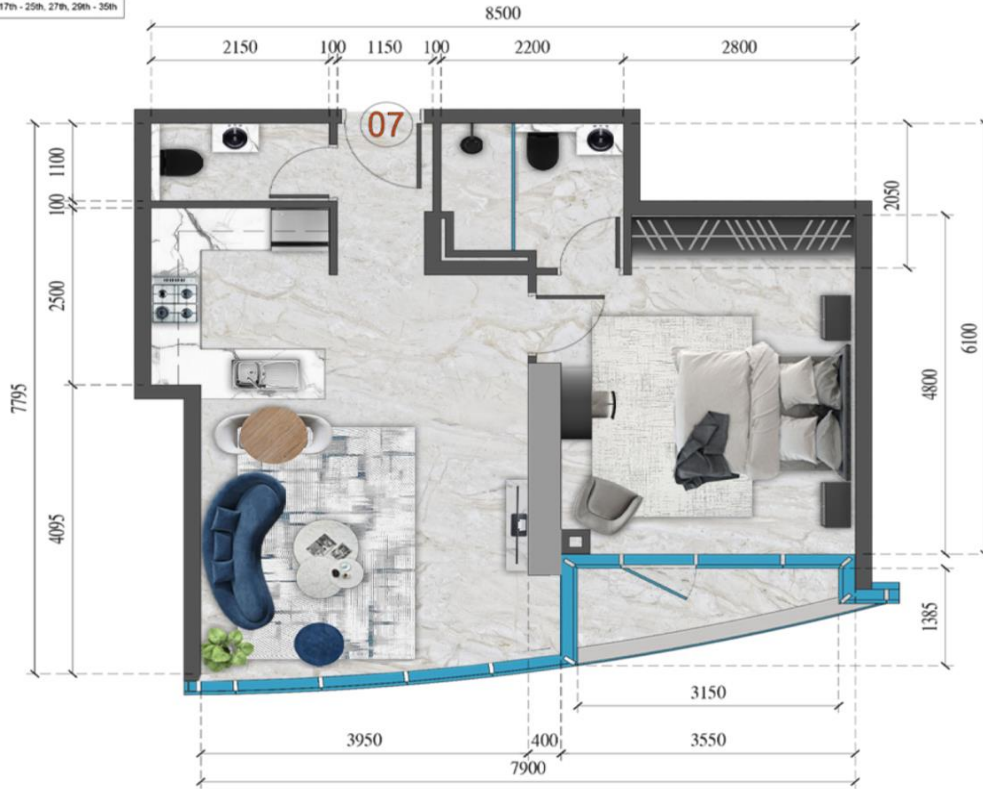

RENAD TOWER  
The Shining Pearl of The Island

Floorplans : Renad Tower, Abu Dhabi

One Bedroom: Floors 1<sup>st</sup> – 13<sup>th</sup> / 15<sup>th</sup>-27<sup>th</sup> / 29<sup>th</sup>-35<sup>th</sup>

Type 01 : 727.64sqft

Type 02: 651.22sqft

## Type 03: 615.48sqft

APARTMENT 3 ( 1 BEDROOM Type 5a )  
 FLOOR NOS. : 2nd - 13th, 15th - 27th, 29th - 32nd

## Type 06: 588.03sqft

APARTMENT 6 ( 1 BEDROOM Type 6b )  
 FLOOR NOS. : 2nd - 5th, 7th - 13th, 15th, 17th - 25th, 27th, & 29th - 32nd

Type 07: 625.71sqft

APARTMENT 7 ( 1 BEDROOM Type 3b )  
 FLOOR NOS. : 2nd - 5th, 7th - 13th, 15th, 17th - 25th, 27th, 29th - 35th