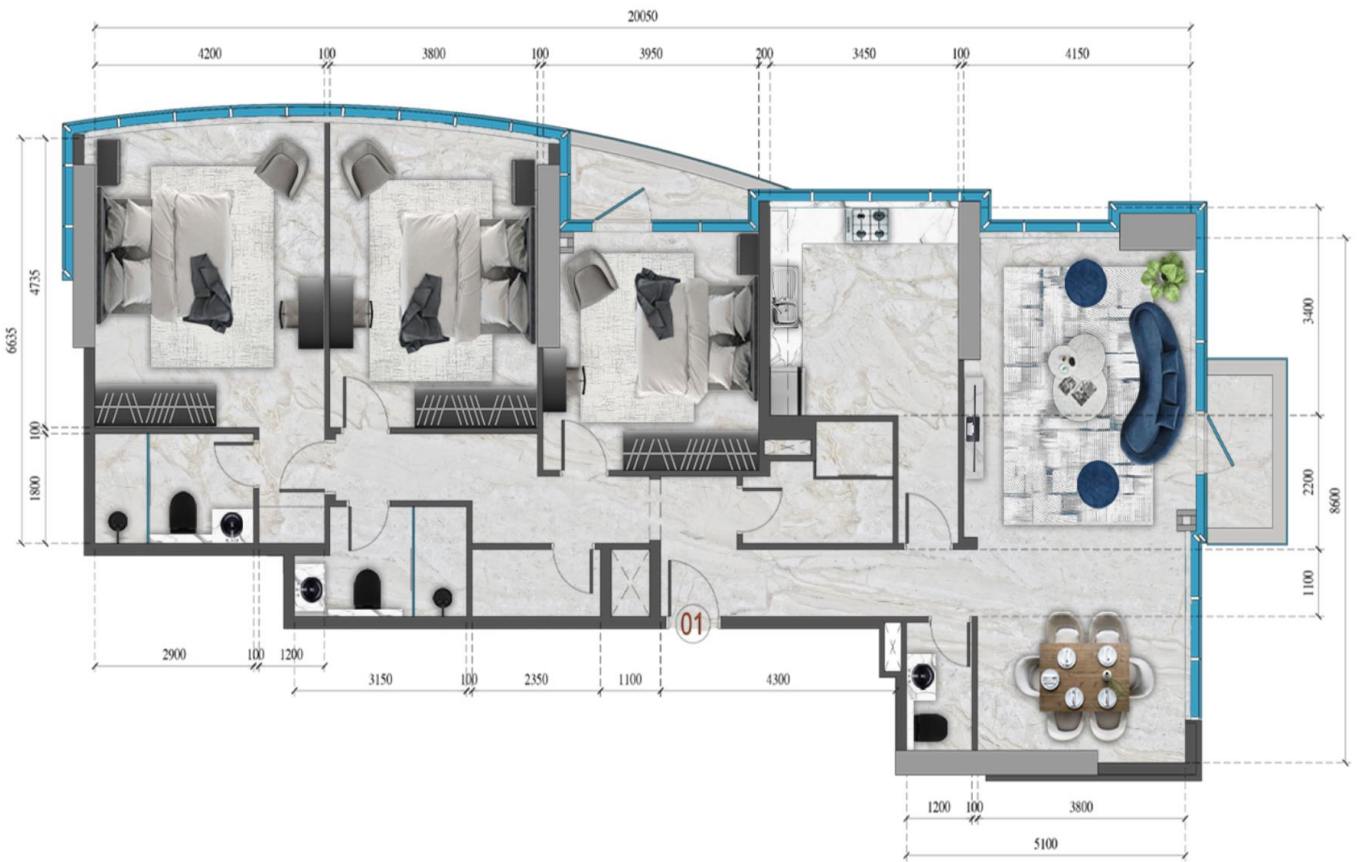

Three Bedroom: Floors 36th – 37th

Type 01: 1690.90sqft

APARTMENT 1 (3 BEDROOM Type 1)
FLOOR NOS : 36th - 37th