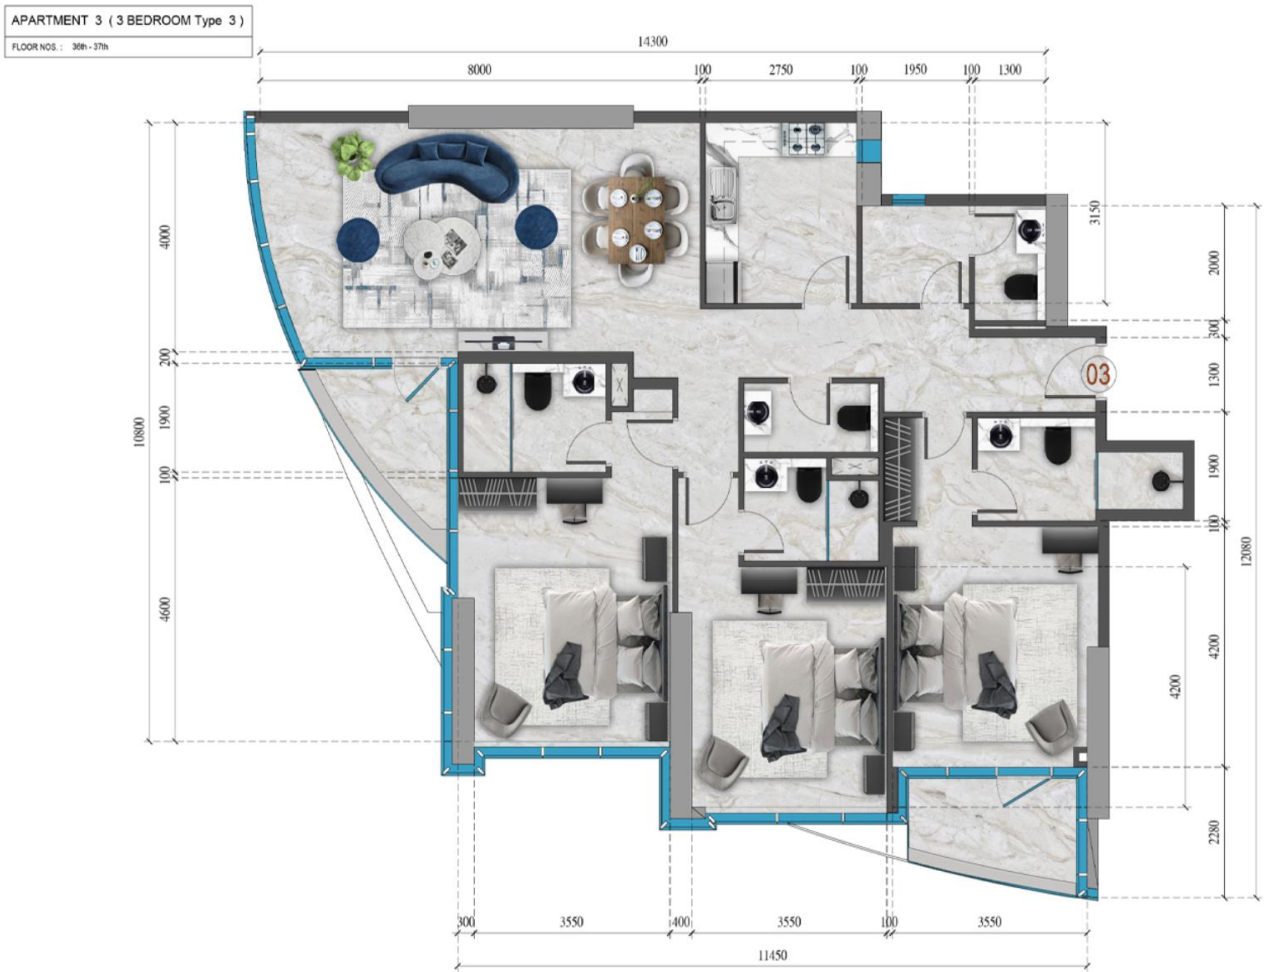

RENAD TOWER  
The Shining Pearl of The Island

Floorplans : Renad Tower, Abu Dhabi

One Bedroom: Floors 1<sup>st</sup> – 13<sup>th</sup> / 15<sup>th</sup>-27<sup>th</sup> / 29<sup>th</sup>-35<sup>th</sup>

Three Bedroom: Floors 36<sup>th</sup> – 37<sup>th</sup>

Type 01: 1690.90sqft

APARTMENT 1 ( 3 BEDROOM Type 1 )  
FLOOR NOS : 36th - 37th

Type 02: 1647.74sqft

APARTMENT 2 ( 3 BEDROOM Type 2 )  
FLOOR NOS : 36th - 37th

Type 03: 1617.6sqft

Type 04: 1641.82sqft