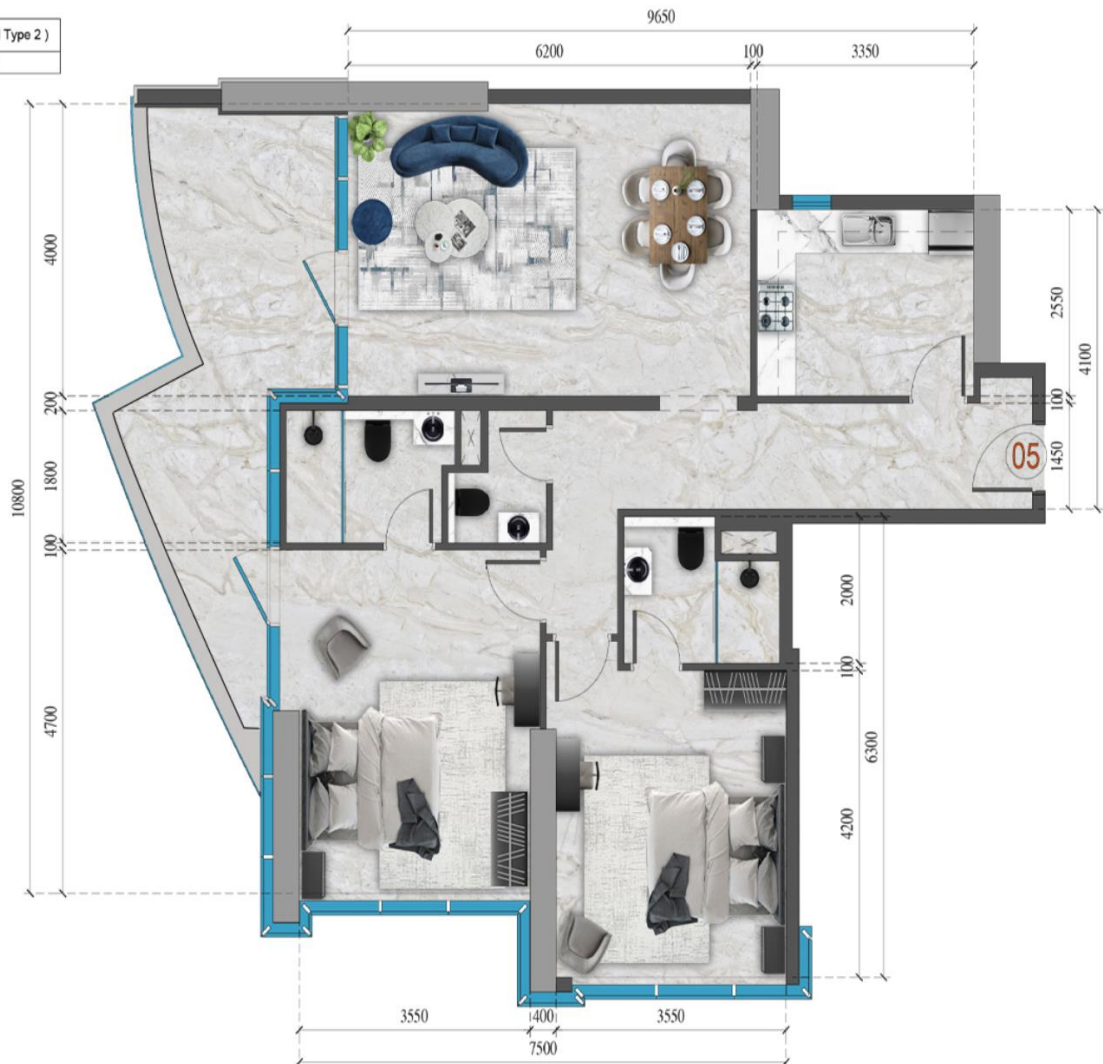

RENAD TOWER  
The Shining Pearl of The Island

Floorplans : Renad Tower, Abu Dhabi

One Bedroom: Floors 1<sup>st</sup> – 13<sup>th</sup> / 15<sup>th</sup>-27<sup>th</sup> / 29<sup>th</sup>-35<sup>th</sup>

Type 04: 1274.55sqft

APARTMENT 4 ( 2 BEDROOM Type 1 )  
FLOOR NOS. : 2nd - 13th, 15th - 27th, 29th - 32nd

Type 05: 1265.94sqft

APARTMENT 5 ( 2 BEDROOM Type 2 )

FLOOR NOS. : 2nd - 13th, 15th - 27th, 29th - 32nd

Type 03: 1617.6sqft

Type 04: 1641.82sqft