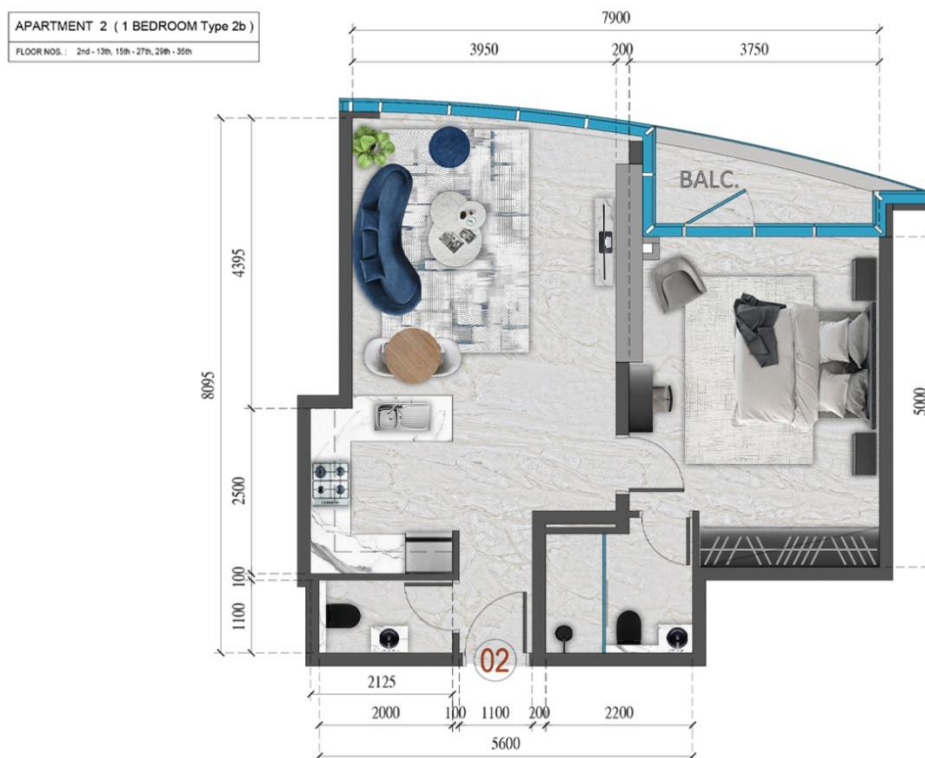

RENAD TOWER  
The Shining Pearl of The Island

Floorplans : Renad Tower, Abu Dhabi

One Bedroom: Floors 1<sup>st</sup> – 13<sup>th</sup> / 15<sup>th</sup>-27<sup>th</sup> / 29<sup>th</sup>-35<sup>th</sup>

Type 01 : 727.64sqft

Type 02: 651.22sqft

## Type 03: 615.48sqft

APARTMENT 3 ( 1 BEDROOM Type 5a )  
 FLOOR NOS. : 2nd - 13th, 15th - 27th, 29th - 32nd

## Type 06: 588.03sqft

APARTMENT 6 ( 1 BEDROOM Type 6b )  
 FLOOR NOS. : 2nd - 5th, 7th - 13th, 15th, 17th - 25th, 27th, & 29th - 32nd

Type 07: 625.71sqft

APARTMENT 7 ( 1 BEDROOM Type 3b )  
 FLOOR NOS. : 2nd - 5th, 7th - 13th, 15th, 17th - 25th, 27th, 29th - 35th