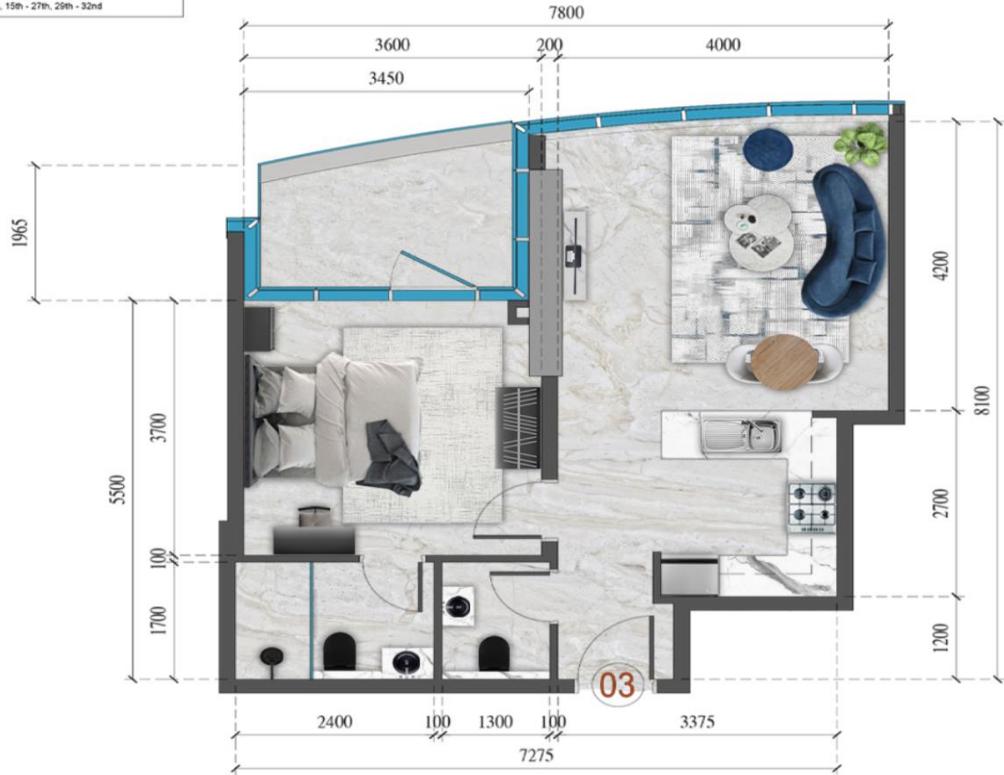

RENAD TOWER  
The Shining Pearl of The Island

Floorplans : Renad Tower, Abu Dhabi

One Bedroom: Floors 1<sup>st</sup> – 13<sup>th</sup> / 15<sup>th</sup>-27<sup>th</sup> / 29<sup>th</sup>-35<sup>th</sup>

Type 01 : 727.64sqft

Type 02: 651.22sqft

## Type 03: 615.48sqft

APARTMENT 3 ( 1 BEDROOM Type 5a )  
 FLOOR NOS. : 2nd - 13th, 15th - 27th, 29th - 32nd

## Type 06: 588.03sqft

APARTMENT 6 ( 1 BEDROOM Type 6b )  
 FLOOR NOS. : 2nd - 5th, 7th - 13th, 15th, 17th - 25th, 27th, & 29th - 32nd

Type 07: 625.71sqft

APARTMENT 7 ( 1 BEDROOM Type 3b )  
 FLOOR NOS. : 2nd - 5th, 7th - 13th, 15th, 17th - 25th, 27th, 29th - 35th