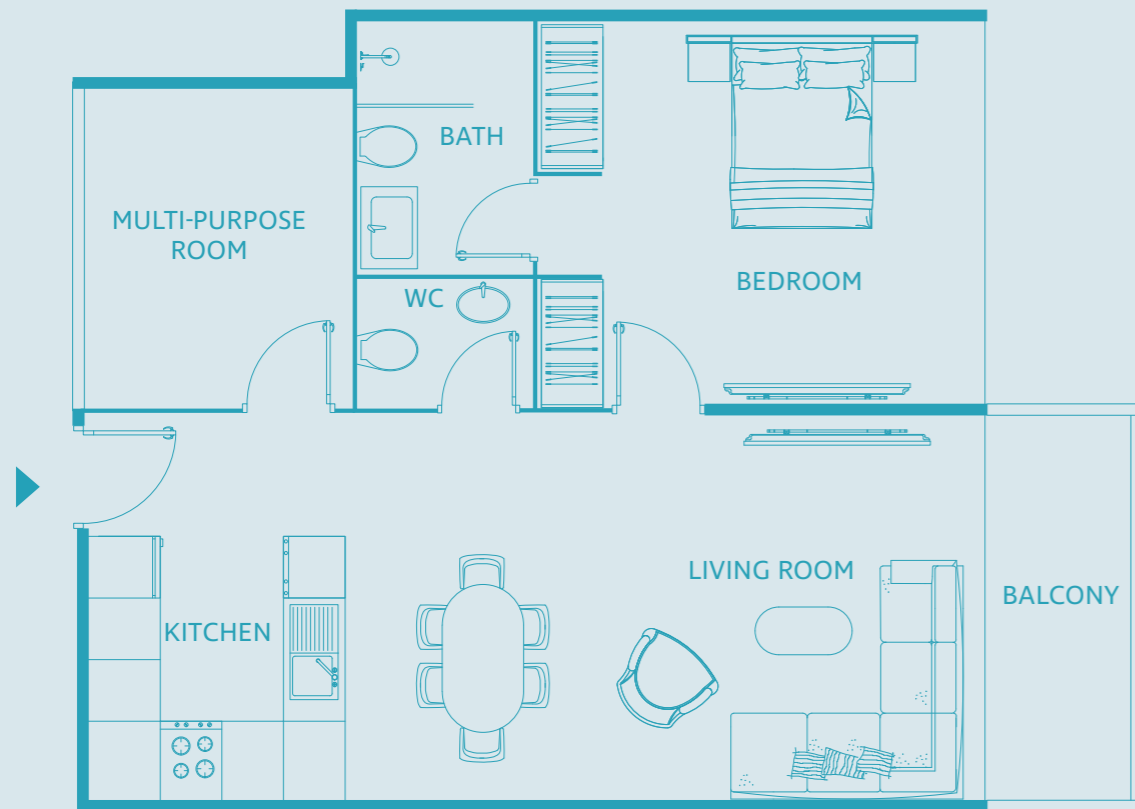

UNIT SIZE: 761 SQFT