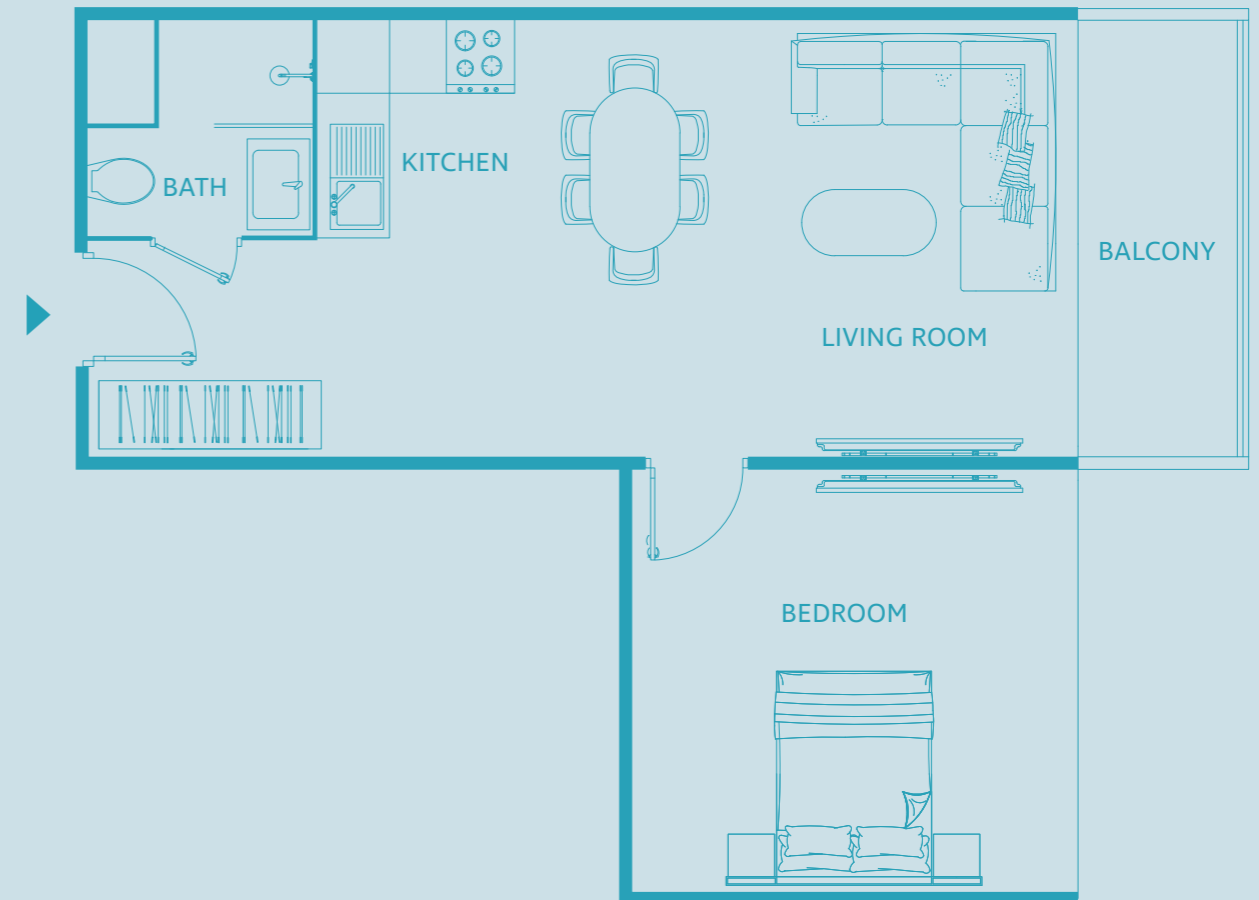

## Two Bedroom Apartment

TYPE F

UNIT SIZE: 1144 SQFT