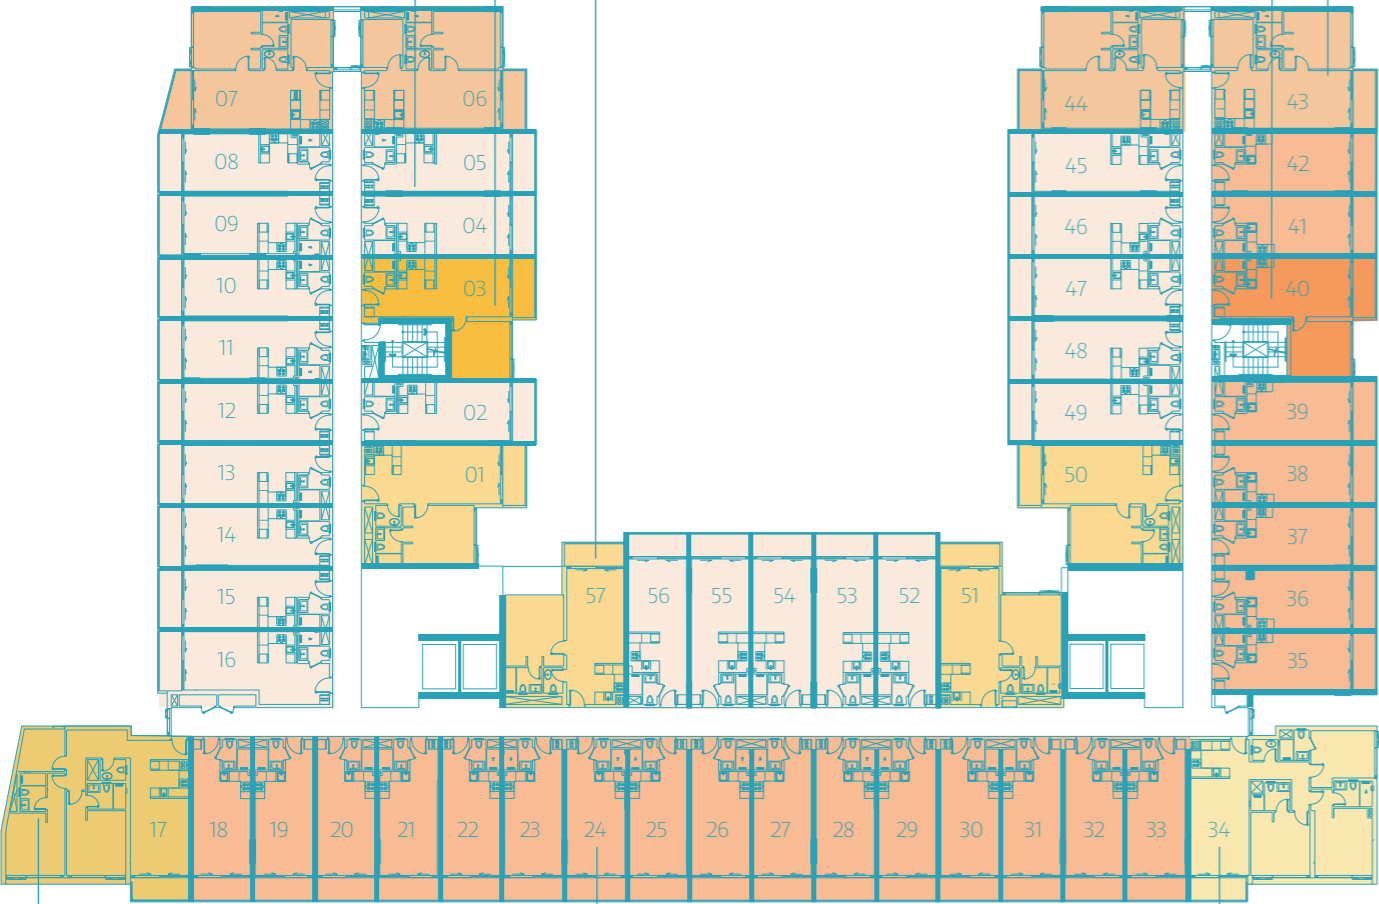

**ONE BEDROOM APARTMENT  
TYPE D 696 SQFT**

**STUDIO APARTMENT  
TYPE A1 489 SQFT**

**ONE BEDROOM APARTMENT  
TYPE C 761 SQFT**

**ONE BEDROOM APARTMENT  
TYPE E1 595 SQFT**

**STUDIO APARTMENT + TERRACE  
TYPE A 552 SQFT**

**RESIDENTS  
FACILITY**

**STUDIO APARTMENT  
TYPE B 422 SQFT**

**THREE BEDROOM APARTMENT  
TYPE G 1183 SQFT**

typical residential floor  
(second to fourth floor)

**ONE BEDROOM APARTMENT  
TYPE D 696 SQFT**

**ONE BEDROOM APARTMENT  
TYPE E 620 SQFT**

**STUDIO APARTMENT  
TYPE A 447 SQFT**

**ONE BEDROOM APARTMENT  
TYPE C 761 SQFT**

**ONE BEDROOM APARTMENT  
TYPE E1 595 SQFT**

**TWO BEDROOM APARTMENT  
TYPE F 1144 SQFT**

**STUDIO APARTMENT  
TYPE B 422 SQFT**

**THREE BEDROOM APARTMENT  
TYPE G 1183 SQFT**

**Studio Apartment  
TYPE A**

UNIT SIZE: 447 SQFT