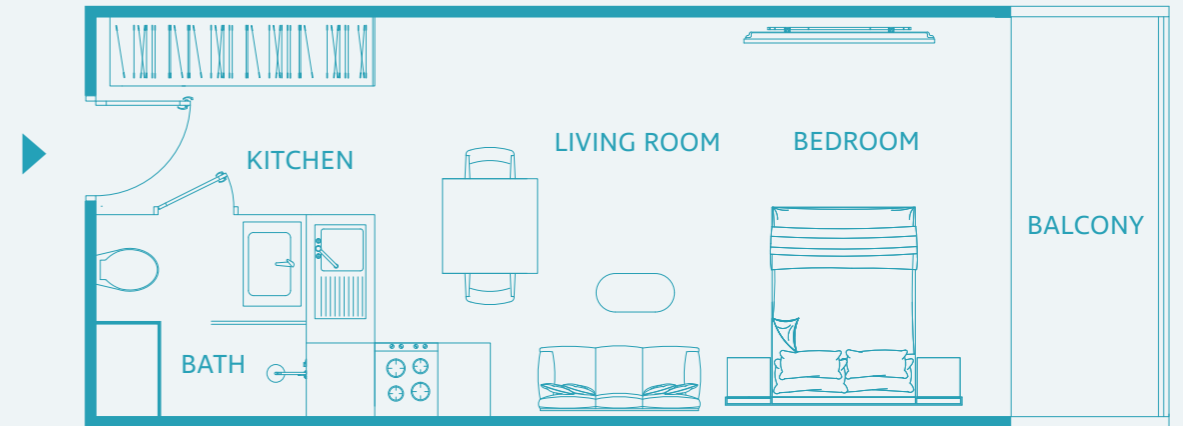

# Studio Apartment TYPE B

UNIT SIZE: 422 SQFT