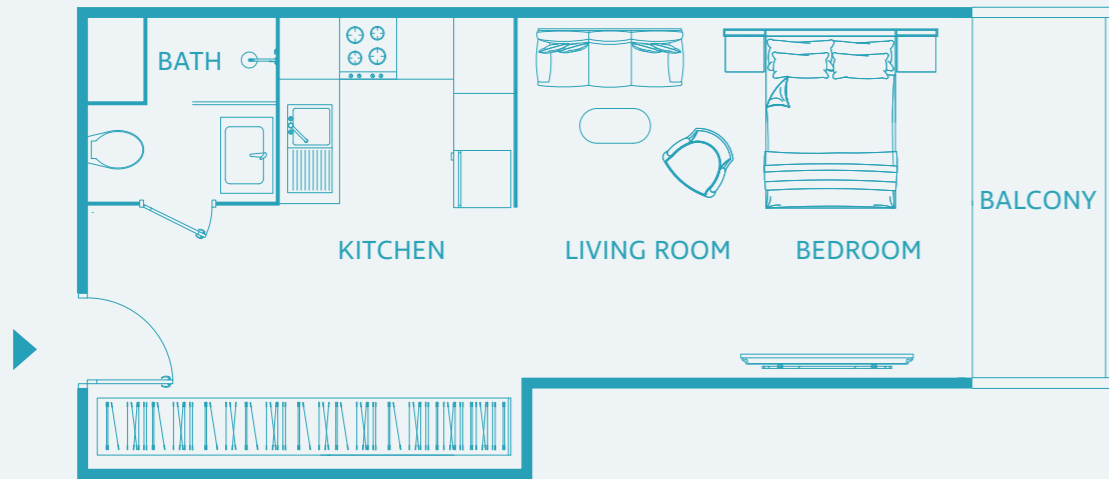

Studio Apartment TYPE A1

UNIT SIZE: 489 SQFT

Studio Apartment TYPE B

UNIT SIZE: 422 SQFT