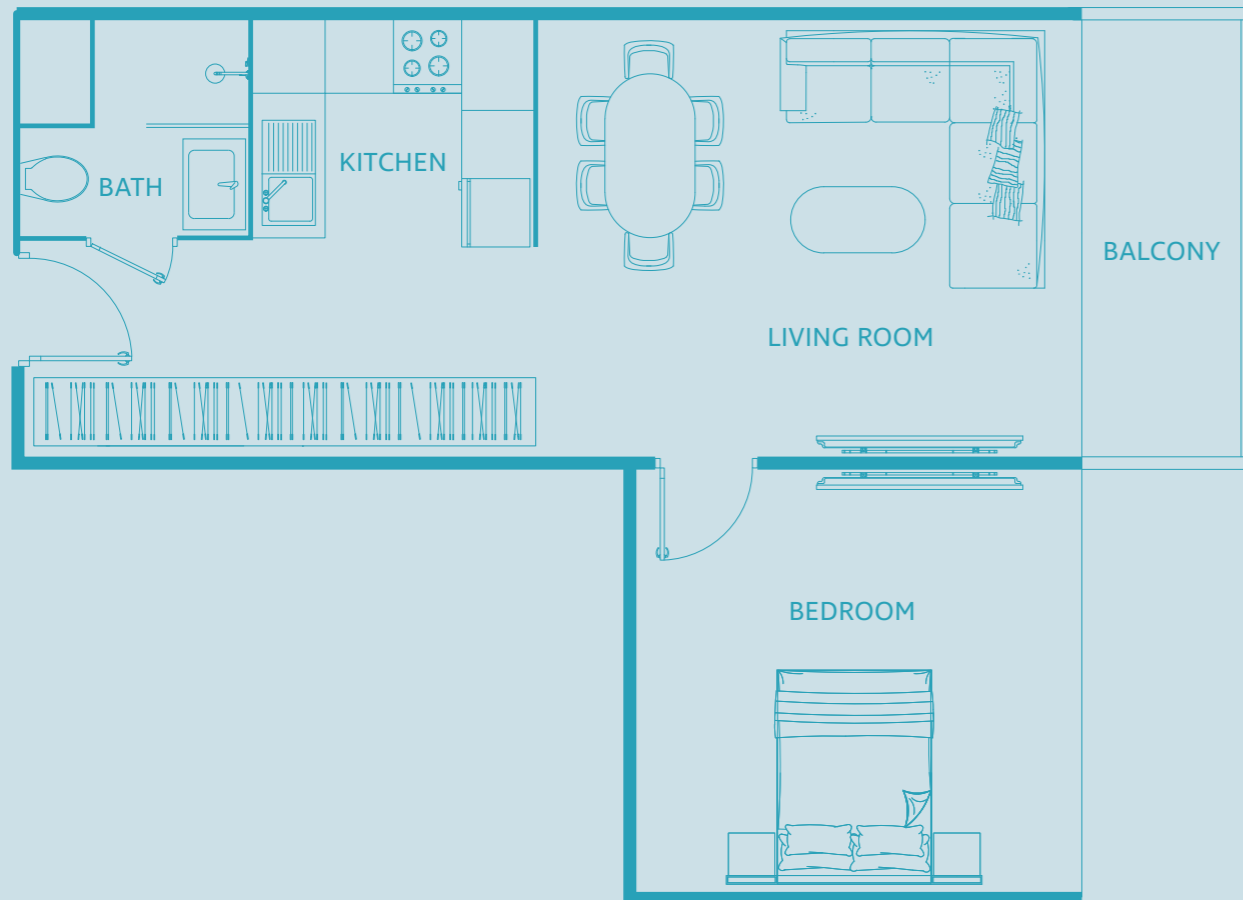

UNIT SIZE: 620 SQFT