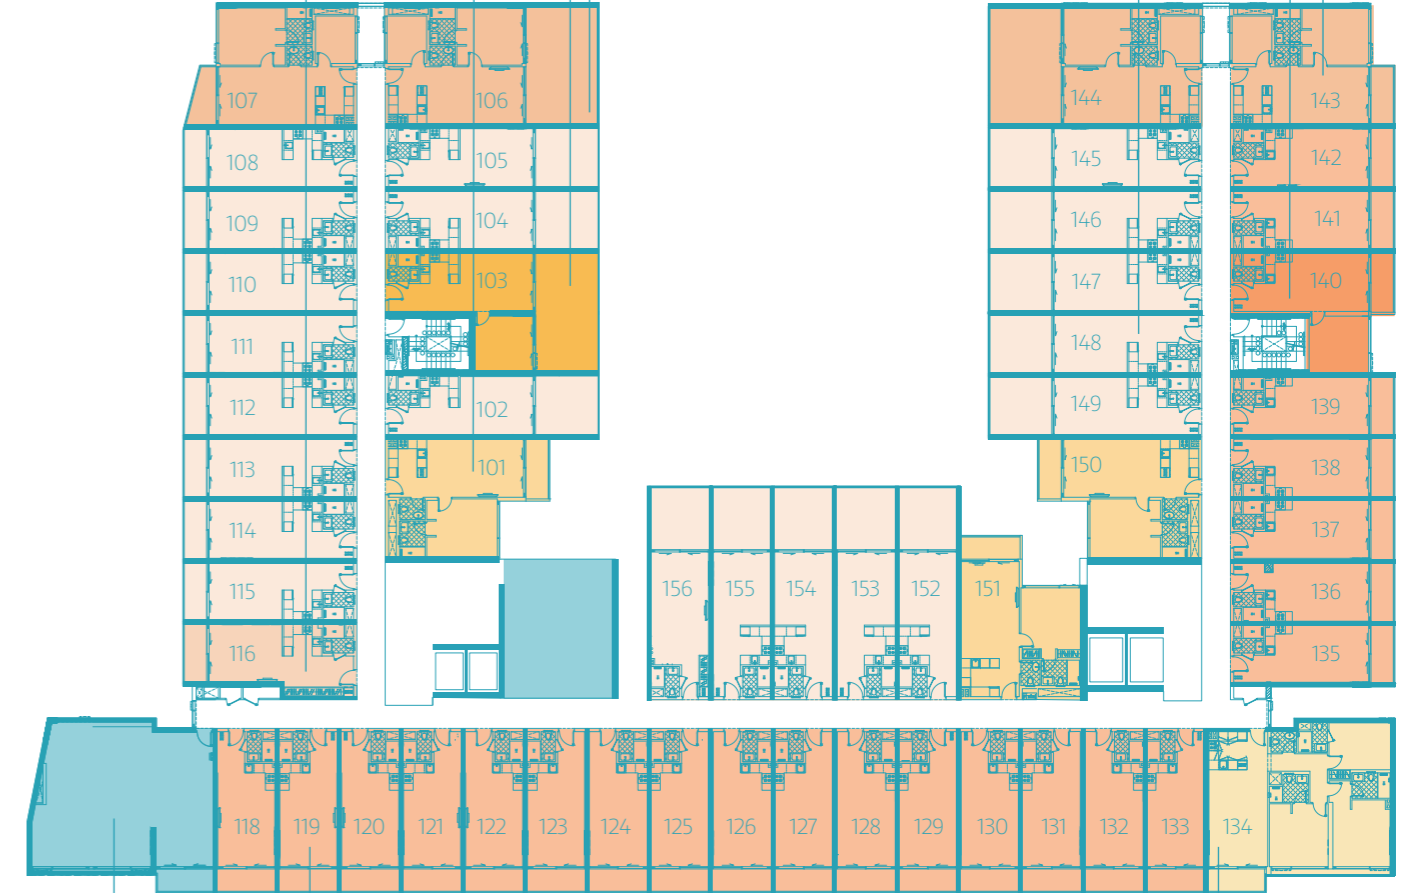

Come home to a place you love, in a community of others like you, every day.

Studio Apartment	TYPE A
	TYPE A1
	TYPE B
One Bedroom Apartment	TYPE C
	TYPE D
	TYPE E
	TYPE E1
Two Bedroom Apartment	TYPE F
Three Bedroom Apartment	TYPE G

ground floor

**STUDIO APARTMENT + TERRACE  
TYPE B 501 SQFT**

**THREE BEDROOM APARTMENT + TERRACE  
TYPE G 1264 SQFT**

**MAIN ENTRANCE**

first floor

**ONE BEDROOM APARTMENT + TERRACE  
TYPE C 1078 SQFT**

**ONE BEDROOM APARTMENT + TERRACE  
TYPE E 891 SQFT**

**ONE BEDROOM APARTMENT  
TYPE D 696 SQFT**

**STUDIO APARTMENT  
TYPE A1 489 SQFT**

**ONE BEDROOM APARTMENT  
TYPE C 761 SQFT**

**ONE BEDROOM APARTMENT  
TYPE E1 595 SQFT**

**STUDIO APARTMENT + TERRACE  
TYPE A 552 SQFT**