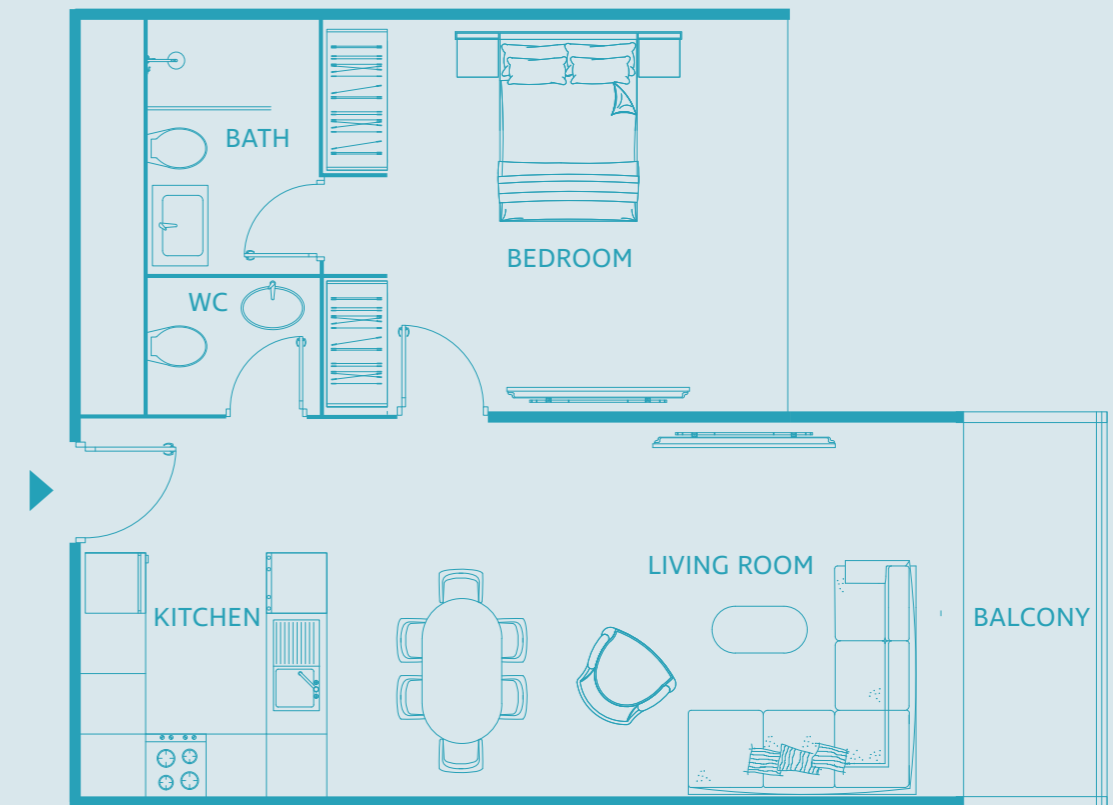

UNIT SIZE: 696 SQFT