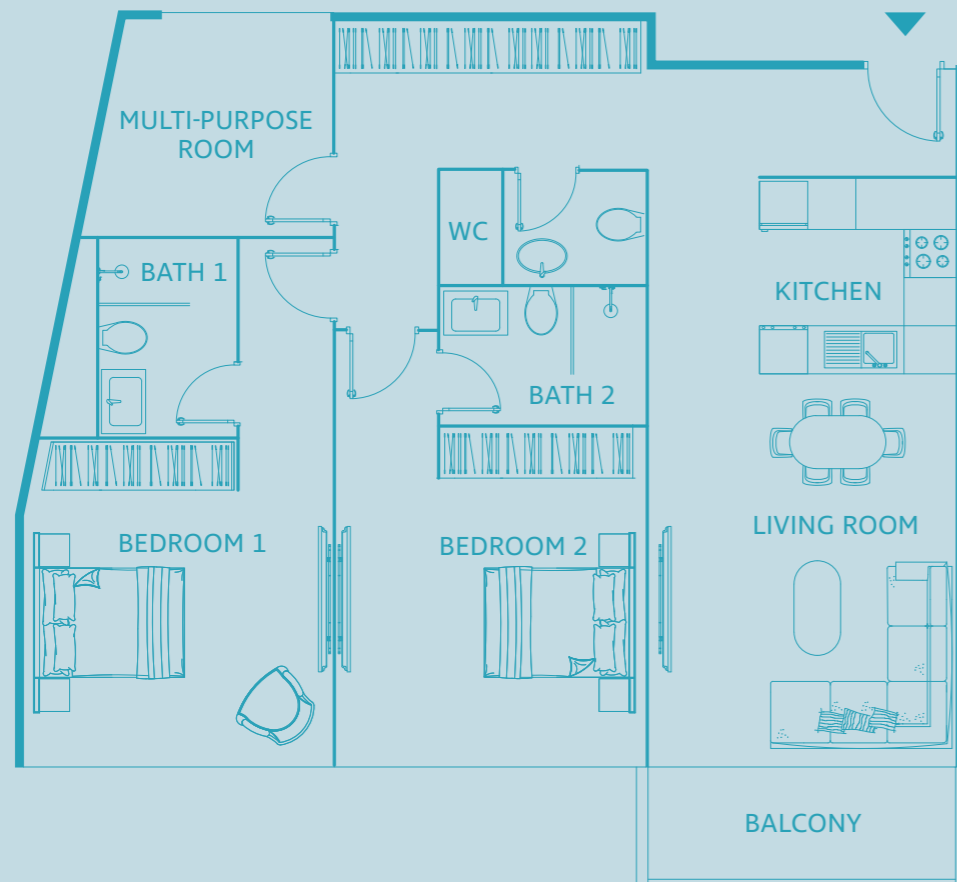

## Two Bedroom Apartment

TYPE F

UNIT SIZE: 1144 SQFT