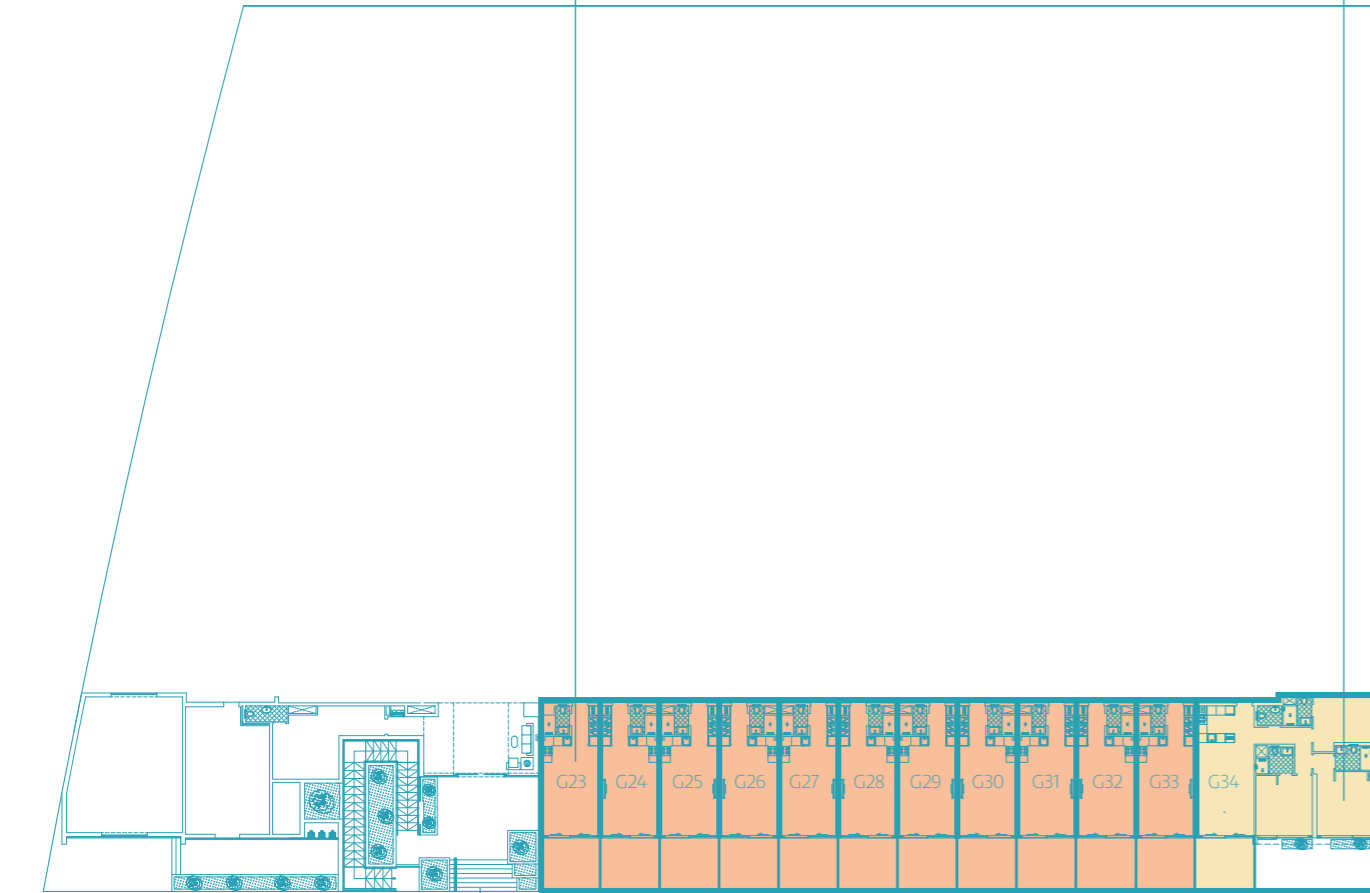

Come home to a place you love, in a community of others like you, every day.

Studio Apartment	TYPE A
	TYPE A1
	TYPE B
One Bedroom Apartment	TYPE C
	TYPE D
	TYPE E
	TYPE E1
Two Bedroom Apartment	TYPE F
Three Bedroom Apartment	TYPE G

ground floor

**STUDIO APARTMENT + TERRACE  
TYPE B 501 SQFT**

**THREE BEDROOM APARTMENT + TERRACE  
TYPE G 1264 SQFT**

**MAIN ENTRANCE**

first floor

**ONE BEDROOM APARTMENT + TERRACE  
TYPE C 1078 SQFT**

**ONE BEDROOM APARTMENT + TERRACE  
TYPE E 891 SQFT**