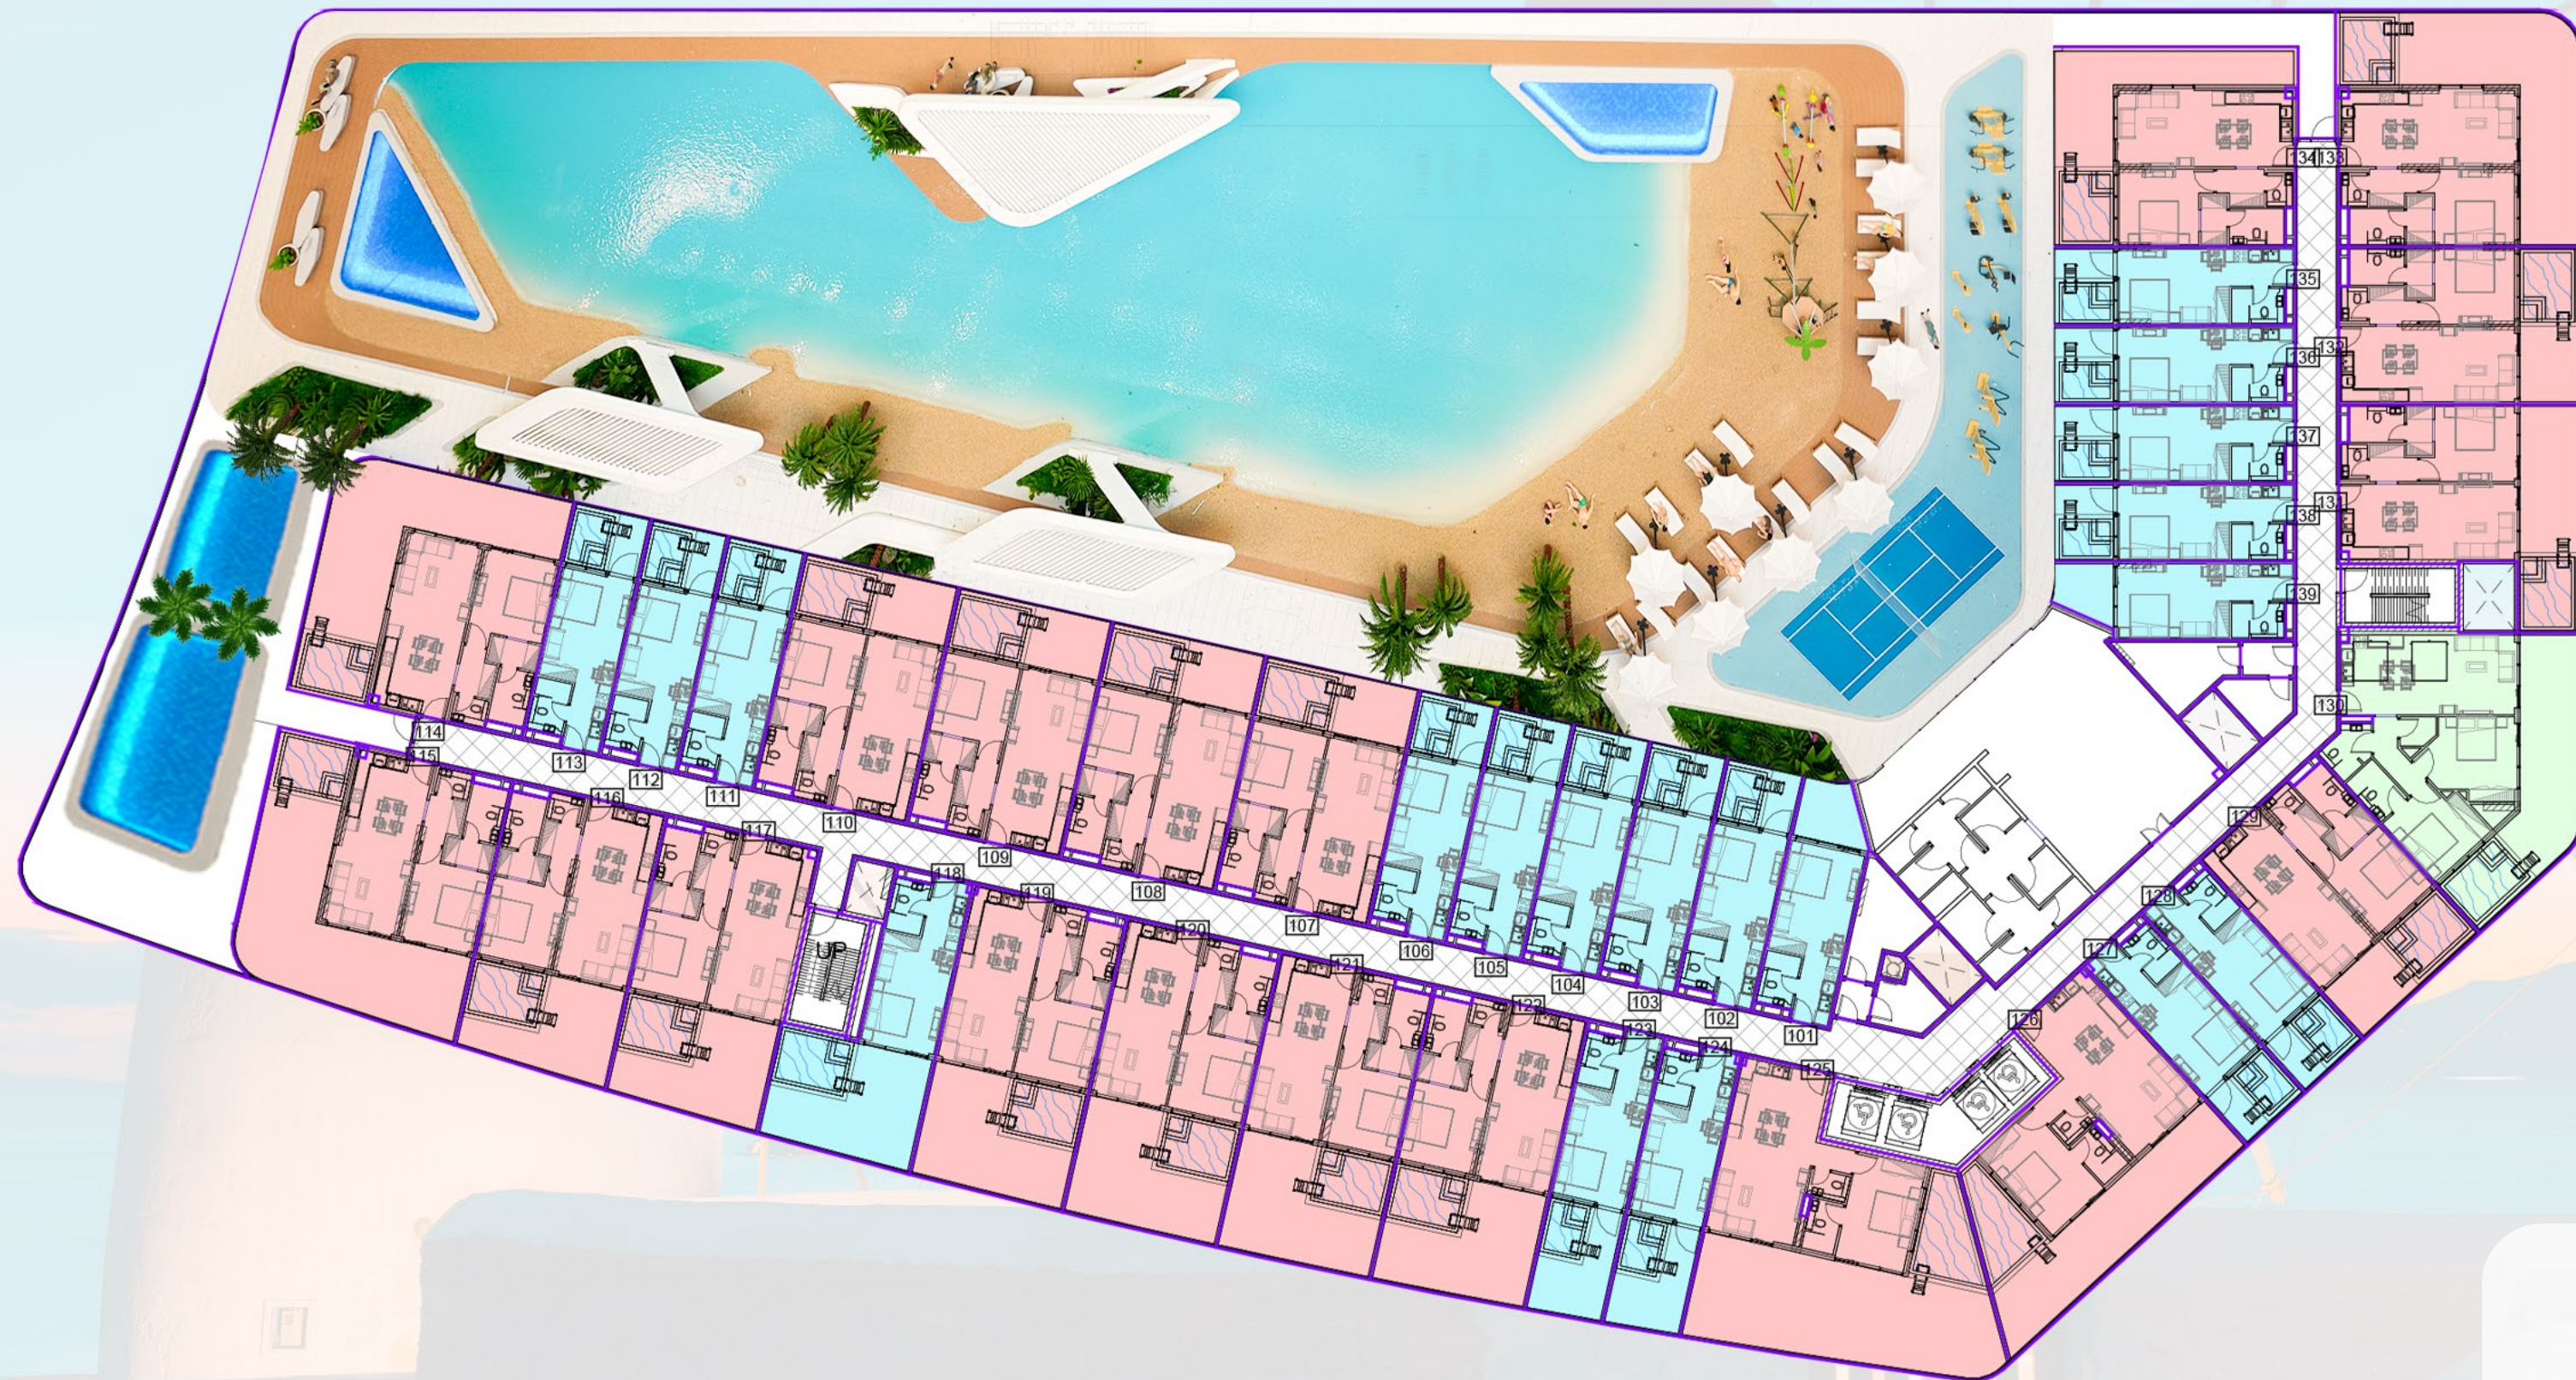

SAMANA MYKONOS *Signature*

FLOOR PLANS AND UNIT LAYOUT

TYPICAL FLOOR PLAN

Ground Floor Plan

TYPICAL FLOOR PLAN

Mezzanine Floor Plan

TYPICAL FLOOR PLAN

1st Floor Plan

- Studio 
- 1 Bedroom 
- 2 Bedroom 

TYPICAL FLOOR PLAN

2nd Floor Plan

- Studio 
- 1 Bedroom 
- 2 Bedroom 

TYPICAL FLOOR PLAN

3rd Floor Plan

- Studio 
- 1 Bedroom 
- 2 Bedroom 

TYPICAL FLOOR PLAN

4th Floor Plan

Legend for unit types:

- Studio (light blue circle)
- 1 Bedroom (light red circle)
- 2 Bedroom (light green circle)

TYPICAL FLOOR PLAN

5th Floor Plan

- Studio 
- 1 Bedroom 
- 2 Bedroom 

TYPICAL FLOOR PLAN