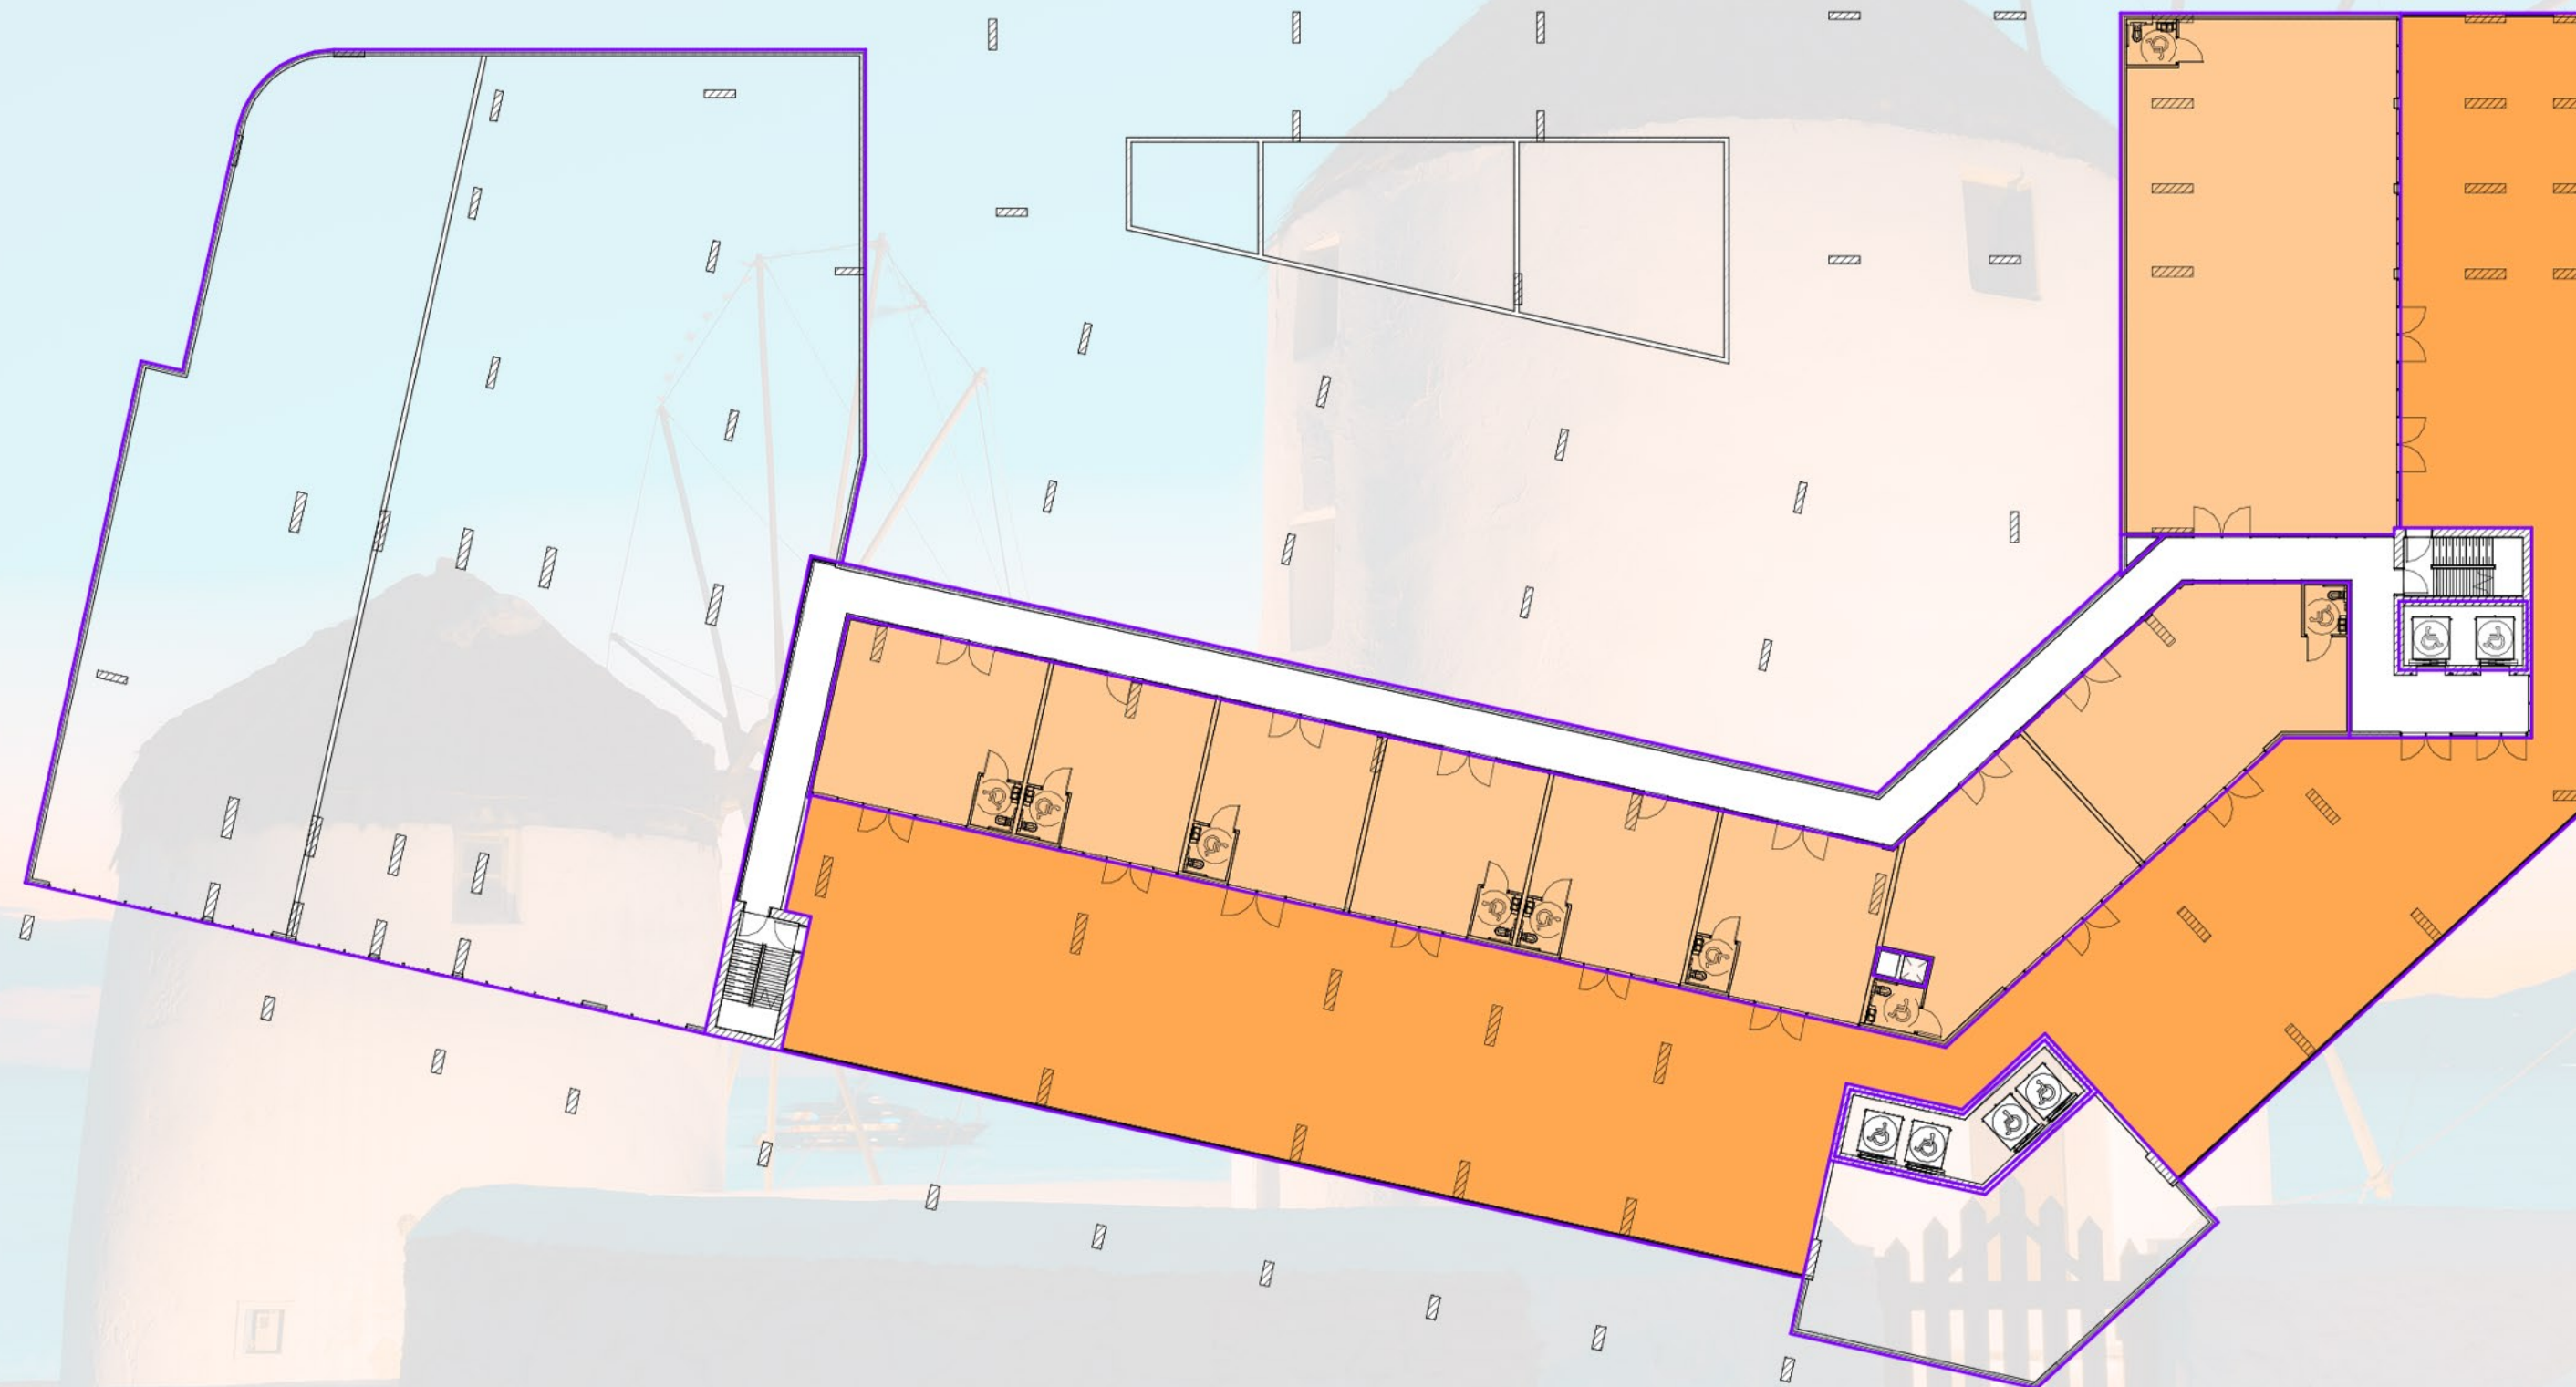

SAMANA MYKONOS *Signature*

FLOOR PLANS AND UNIT LAYOUT

TYPICAL FLOOR PLAN

Ground Floor Plan

TYPICAL FLOOR PLAN

Mezzanine Floor Plan

TYPICAL FLOOR PLAN

1st Floor Plan

- Studio 
- 1 Bedroom 
- 2 Bedroom 

TYPICAL FLOOR PLAN

2nd Floor Plan

- Studio 
- 1 Bedroom 
- 2 Bedroom 

TYPICAL FLOOR PLAN

3rd Floor Plan

- Studio 
- 1 Bedroom 
- 2 Bedroom 

TYPICAL FLOOR PLAN

4th Floor Plan

Legend for unit types:

- Studio (light blue circle)
- 1 Bedroom (light red circle)
- 2 Bedroom (light green circle)

TYPICAL FLOOR PLAN

5th Floor Plan

- Studio 
- 1 Bedroom 
- 2 Bedroom 

TYPICAL FLOOR PLAN