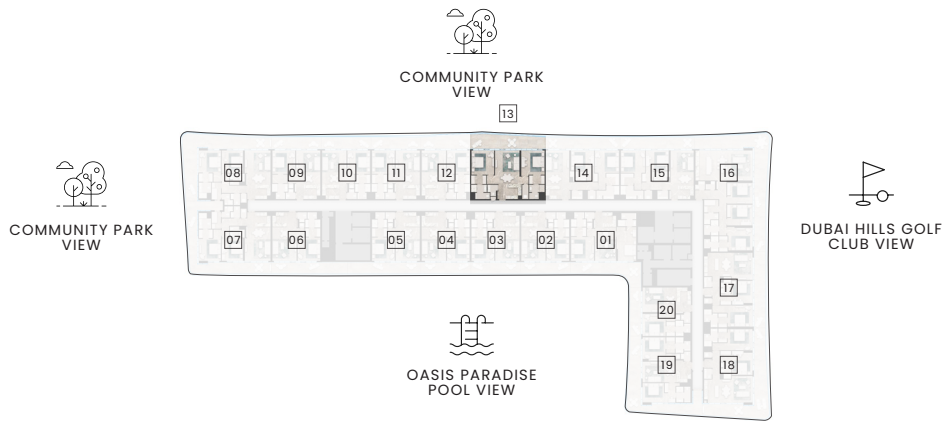

2BR
TYPE 1

THE GOLF RESIDENCE

fortimo®

NO. OF BR	2BR
INTERNAL AREA	1,124 SqFt
BALCONY AREA	228 - 324 SqFt
TOTAL AREA	1,353 - 1,448 SqFt