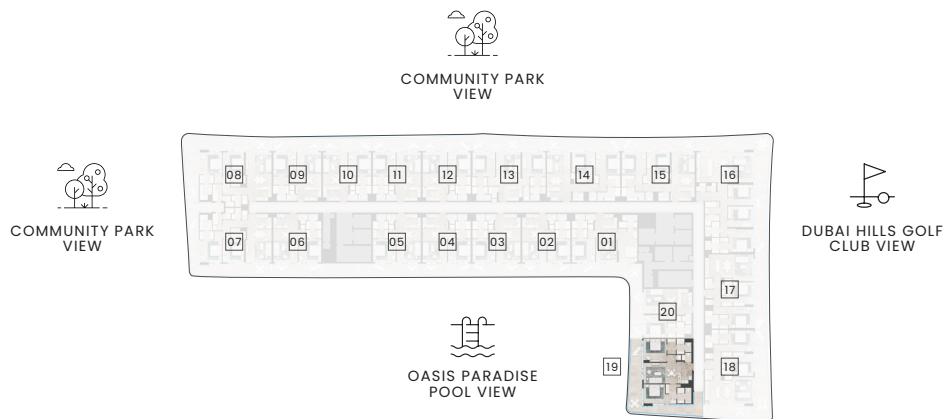

2BR
TYPE 3B

THE GOLF RESIDENCE

fortimo®

NO. OF BR	2BR
INTERNAL AREA	1,003 SqFt
BALCONY AREA	545 SqFt
TOTAL AREA	1,548 SqFt