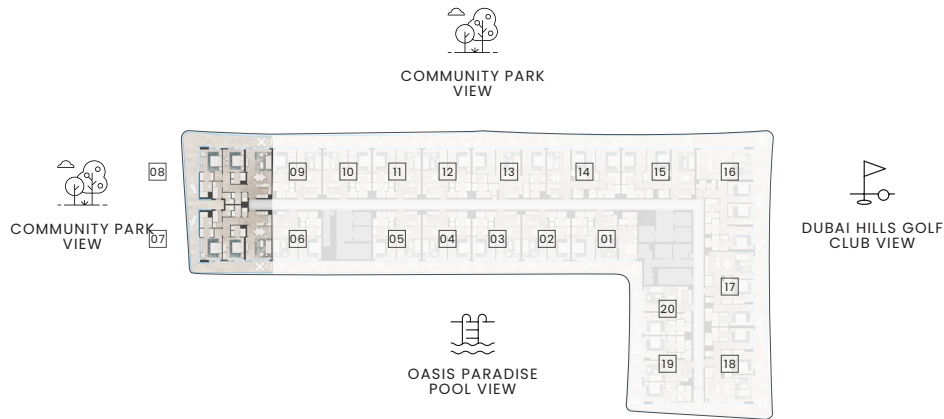

2BR
TYPE 2

THE GOLF RESIDENCE

fortimo®

NO. OF BR	2BR WITH MAIDS ROOM
INTERNAL AREA	1,157 SqFt
BALCONY AREA	538 - 593 SqFt
TOTAL AREA	1,695 - 1,751 SqFt