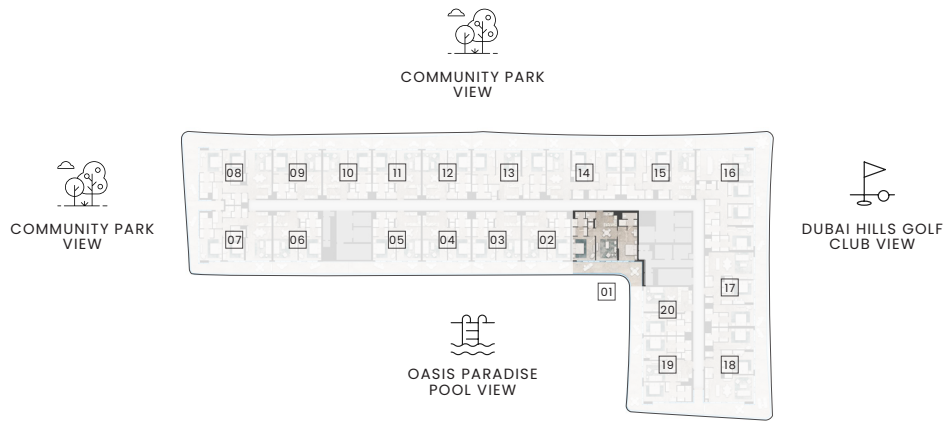

2BR
TYPE 3A

THE GOLF RESIDENCE

fortimo®

NO. OF BR	2BR
INTERNAL AREA	1,010 SqFt
BALCONY AREA	322 SqFt
TOTAL AREA	1,332 SqFt