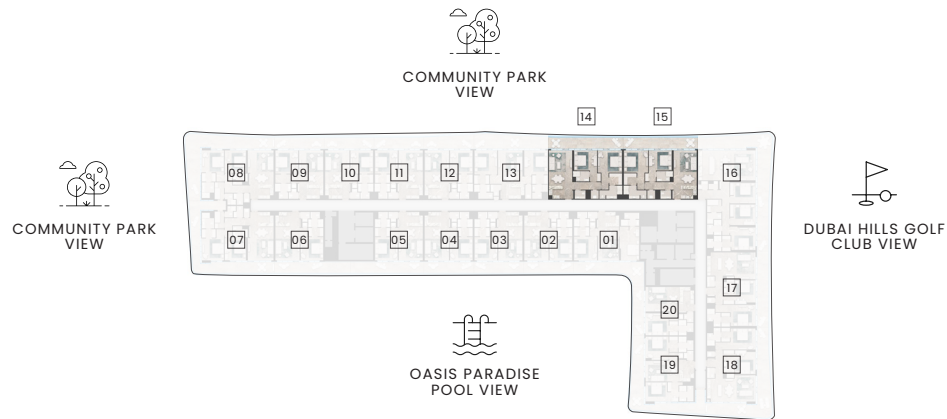

2BR
TYPE 5

THE GOLF RESIDENCE

fortimo®

NO. OF BR	2BR
INTERNAL AREA	1,126 – 1,127 SqFt
BALCONY AREA	227 – 275 SqFt
TOTAL AREA	1,353 – 1,402 SqFt