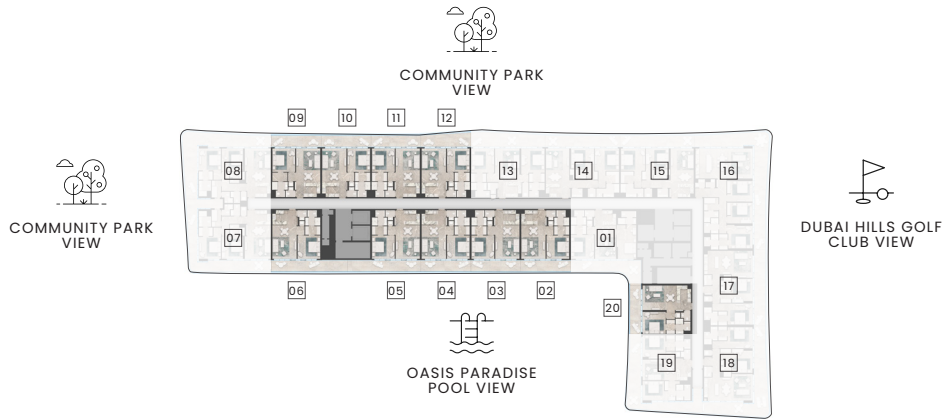

1BR
TYPES 1A, 1B, & 1C

THE GOLF RESIDENCE
fortimo®

NO. OF BR	1BR
INTERNAL AREA	756 SqFt
BALCONY AREA	133 - 282 SqFt
TOTAL AREA	889 - 1,038 SqFt