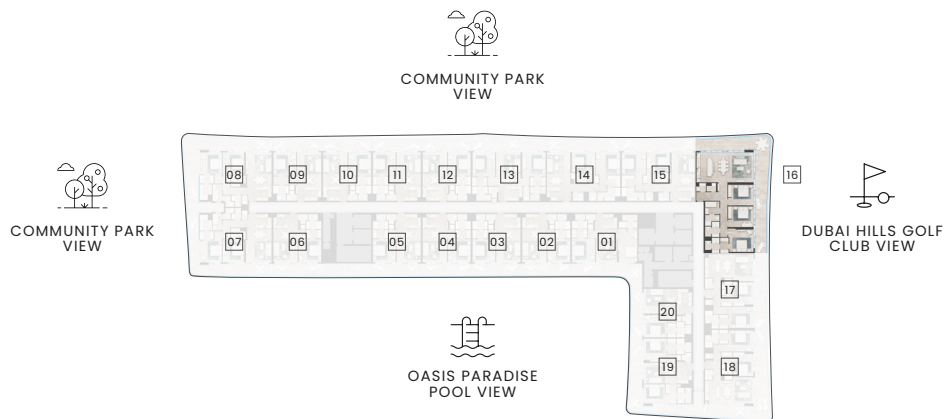

3BR

THE GOLF RESIDENCE

fortimo®

NO. OF BR	3BR WITH MAIDS ROOM
INTERNAL AREA	1,706 SqFt
BALCONY AREA	684 - 715 SqFt
TOTAL AREA	2,390 - 2,421 SqFt