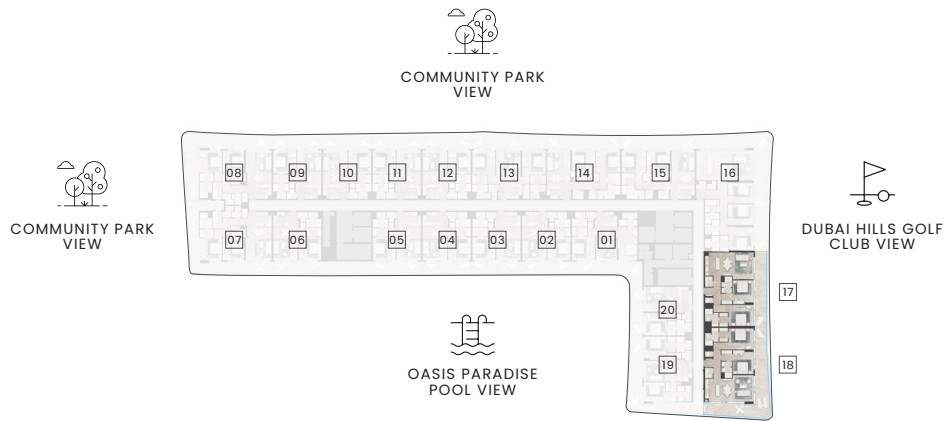

2BR
TYPE 4

THE GOLF RESIDENCE

fortimo®

NO. OF BR	2BR
INTERNAL AREA	1,136 - 1,139 SqFt
BALCONY AREA	204 - 585 SqFt
TOTAL AREA	1,340 - 1,724 SqFt